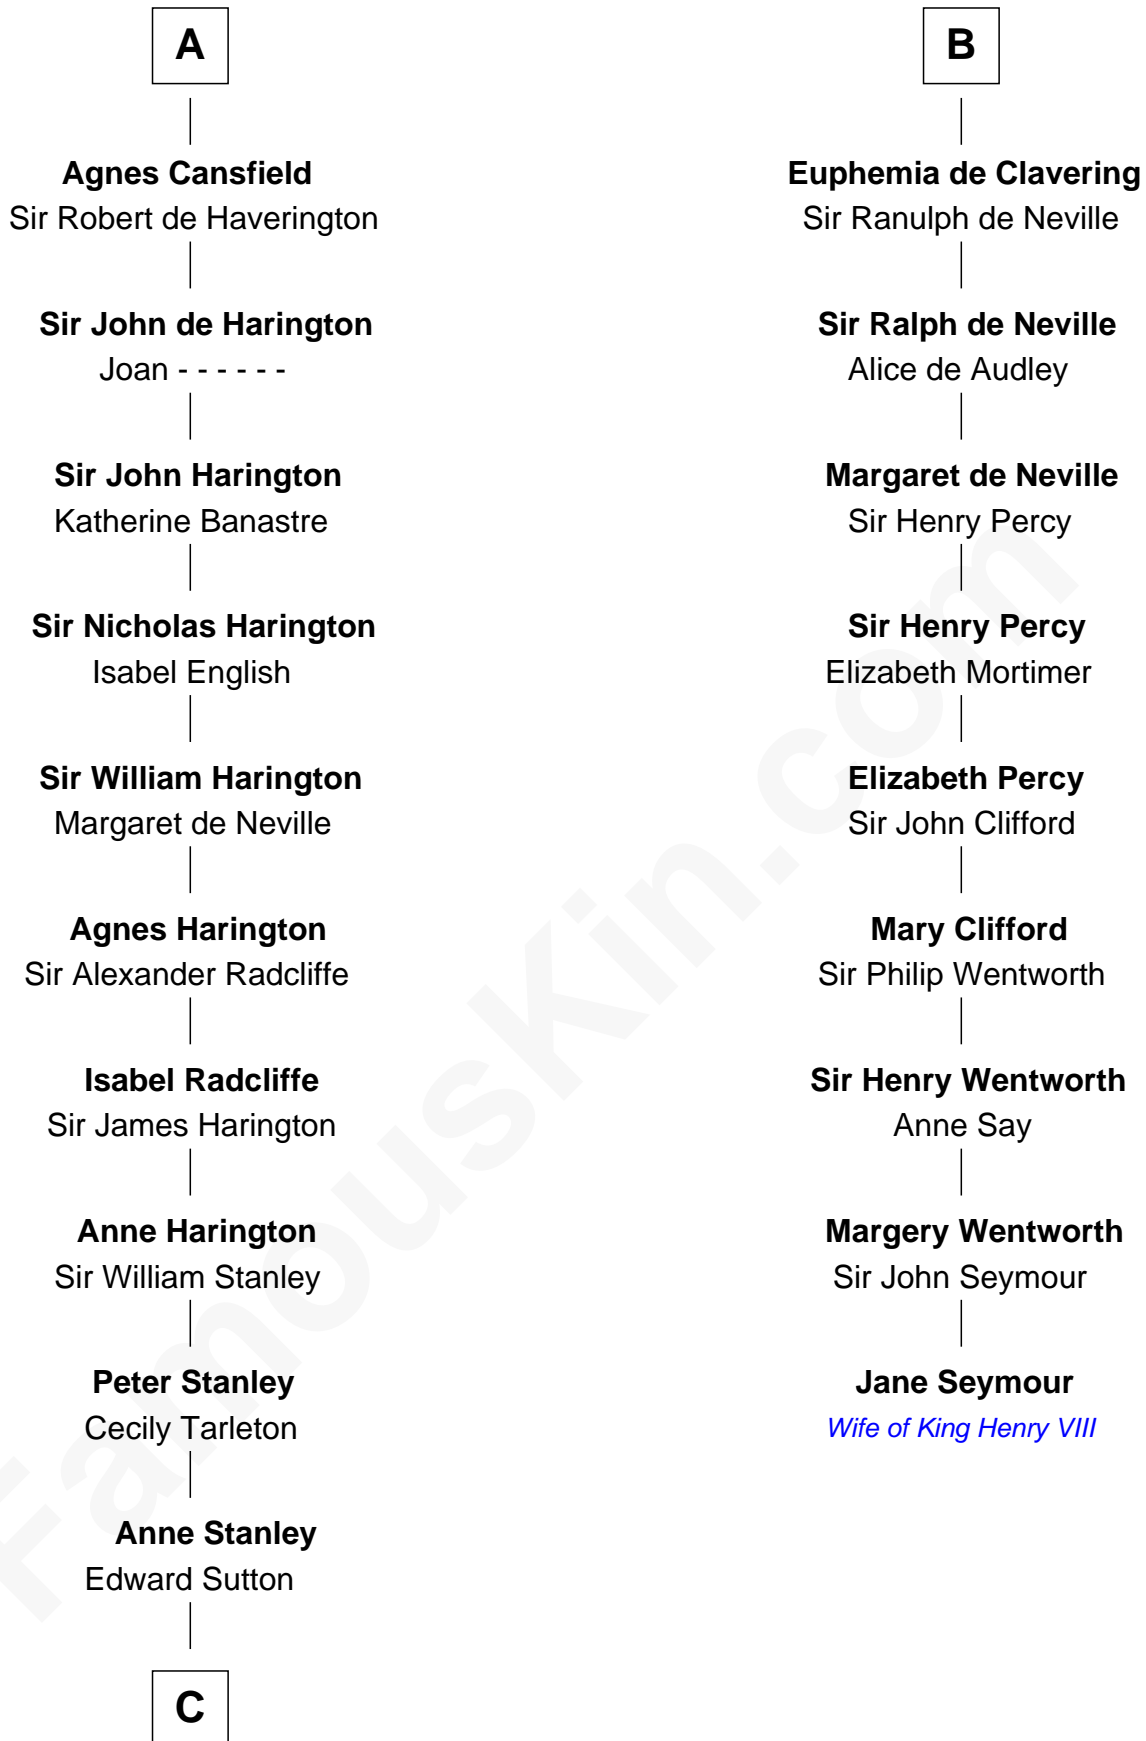

## Relationship Chart of

### Richard Henry Lee

*Signer of the Declaration of Independence*

15th cousin 6 times removed of

### Jane Seymour

*3rd Wife of King Henry VIII*

**Gospatric I of Northumbria**

-----

**C**

—  
**Anne Sutton**  
Richard Eltonhead

—  
**Alice Eltonhead**  
Henry Corbin

—  
**Laetitia Corbin**  
Richard Lee

—  
**Gov. Thomas Lee**  
Hannah Ludwell

—  
**Richard Henry Lee**  
*Signer of Declaration of Independence*

FamousKin.com