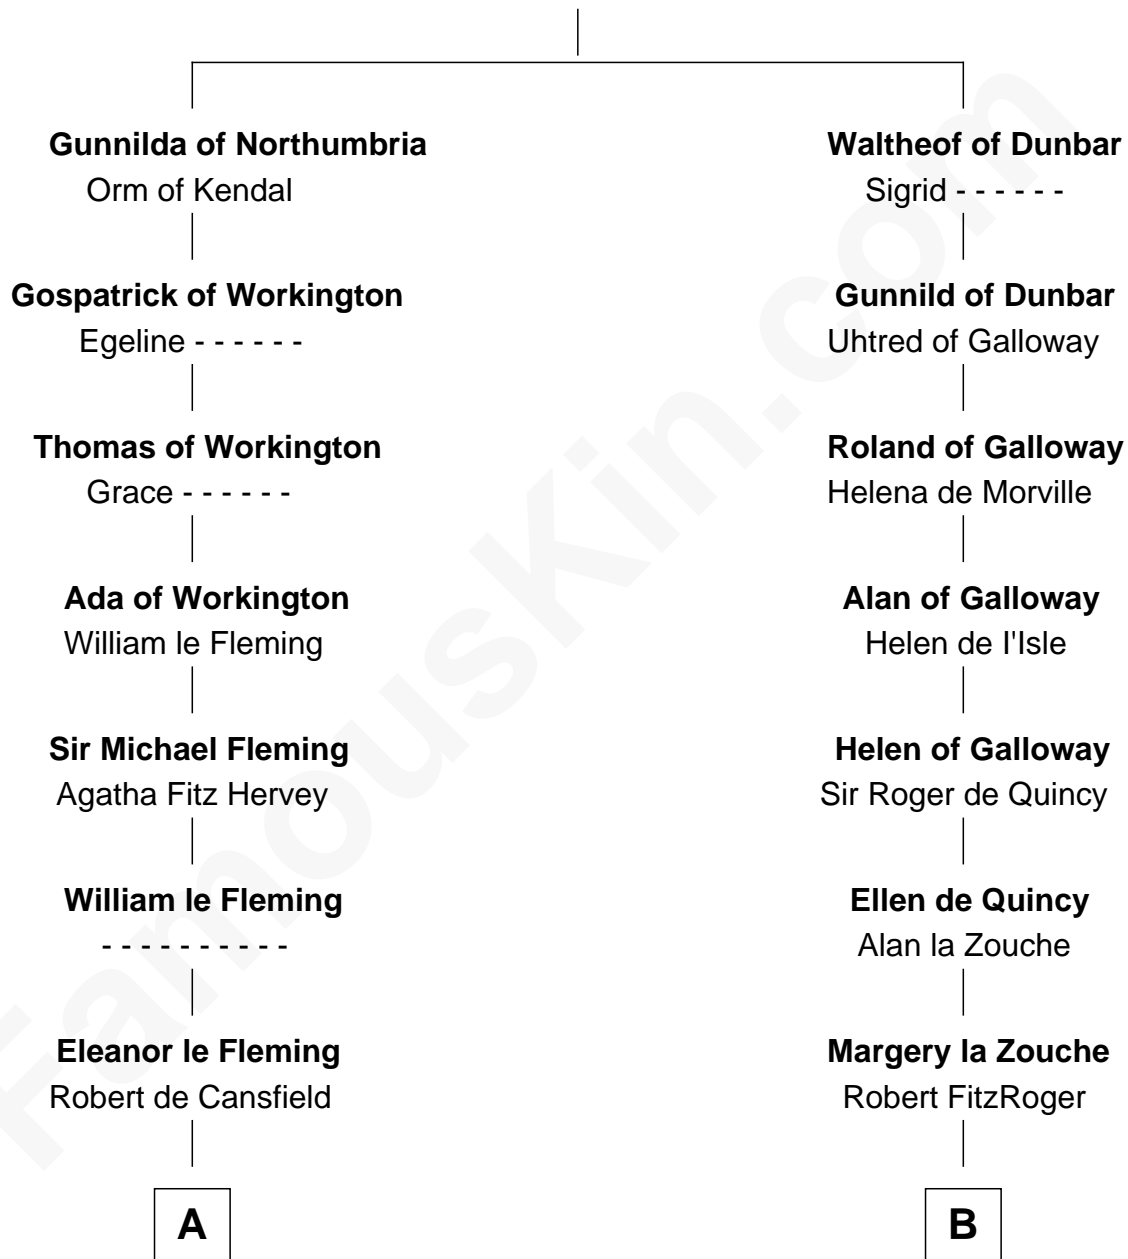

## Relationship Chart of

### Richard Henry Lee

*Signer of the Declaration of Independence*

15th cousin 6 times removed of

### Jane Seymour

*3rd Wife of King Henry VIII*

**Gospatric I of Northumbria**

-----

**C**

—  
**Anne Sutton**  
Richard Eltonhead

—  
**Alice Eltonhead**  
Henry Corbin

—  
**Laetitia Corbin**  
Richard Lee