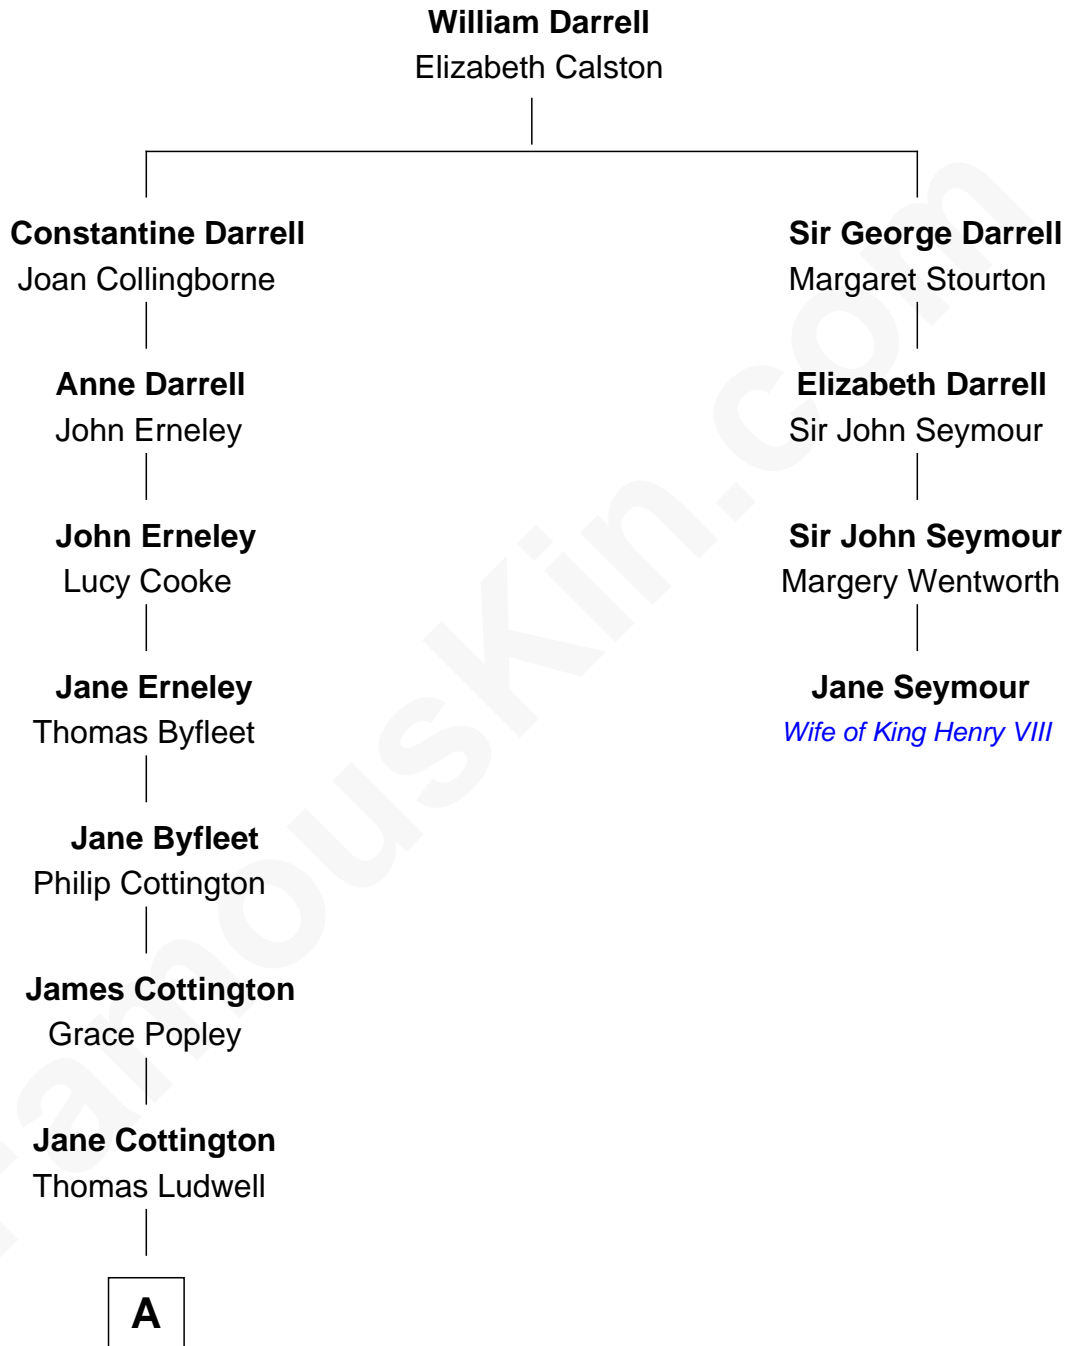

FamousKin.com

Relationship Chart of

Richard Henry Lee

Signer of the Declaration of Independence

3rd cousin 7 times removed of

Jane Seymour

3rd Wife of King Henry VIII

A

Col. Philip Ludwell

Lucy Higginson

Philip Ludwell

Hannah Harrison

Hannah Ludwell

Gov. Thomas Lee

Richard Henry Lee

Signer of Declaration of Independence