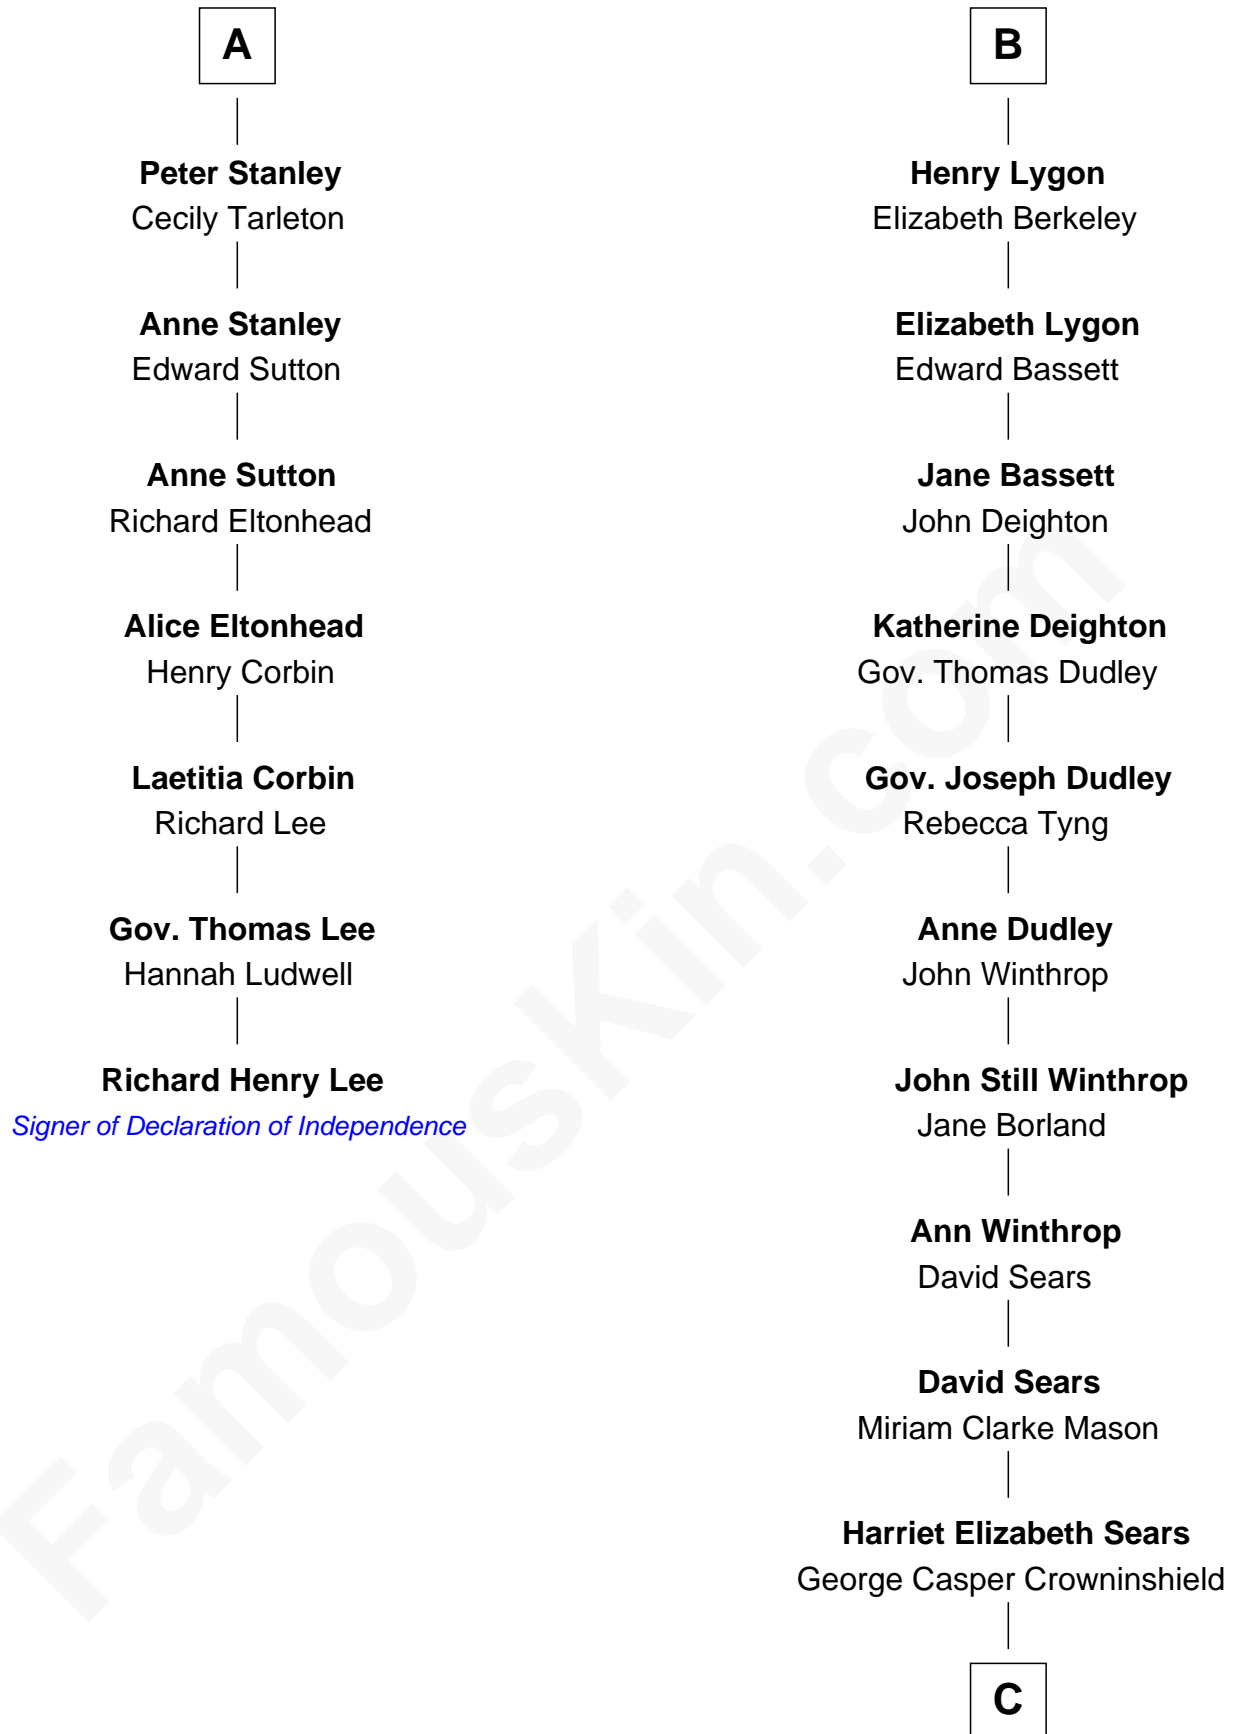

### Richard Henry Lee

*Signer of the Declaration of Independence*

**13th cousin 7 times removed of**

### John Adams Morgan

*1952 Olympic Sailing Gold Medalist*

**Katherine de Hastang**

Ralph de Stafford

**C**

—  
**Frances Cadwallader Crowninshield**

John Quincy Adams

—  
**Charles Francis Adams**