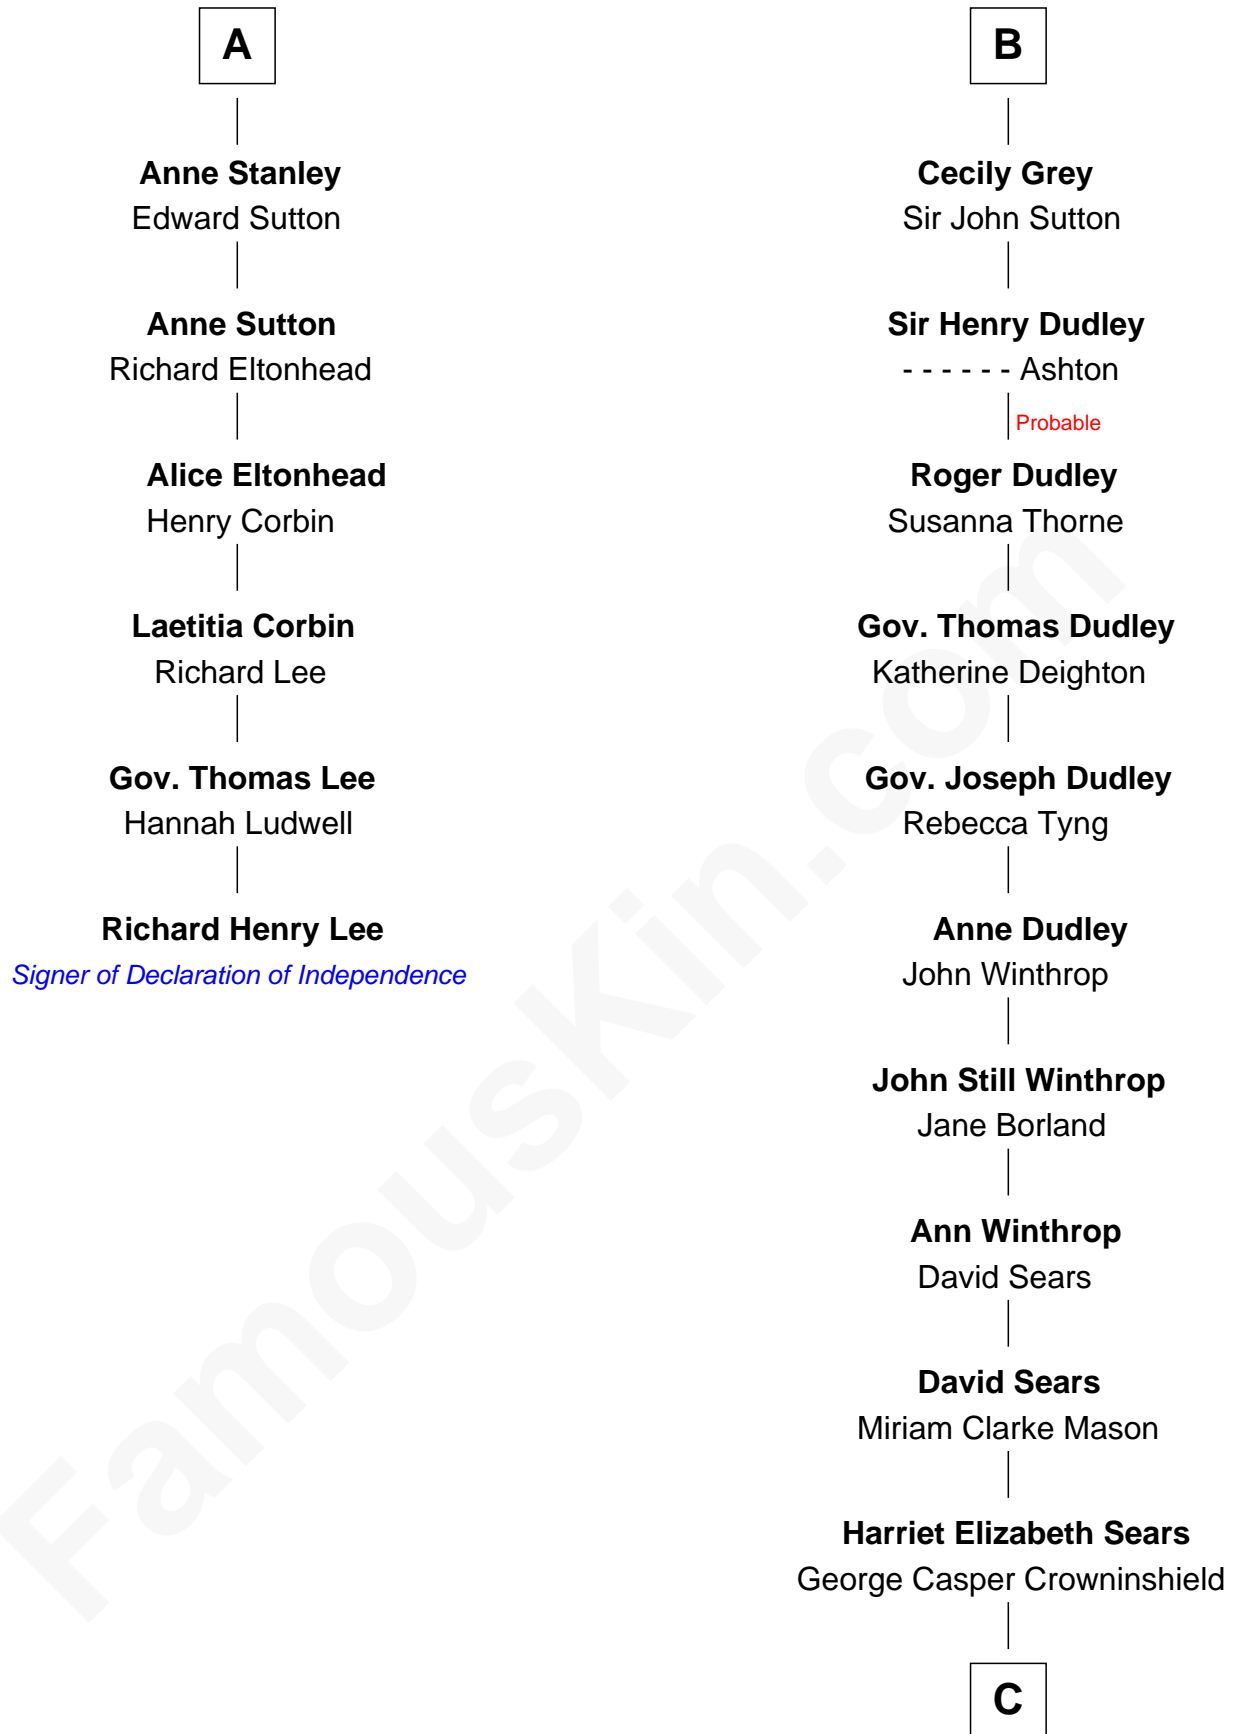

### Richard Henry Lee

*Signer of the Declaration of Independence*

12th cousin 8 times removed of

### John Adams Morgan

*1952 Olympic Sailing Gold Medalist*

**Sir John de Harington**

Joan - - - - -

**C**

**Frances Cadwallader Crowninshield**

John Quincy Adams

**Charles Francis Adams**