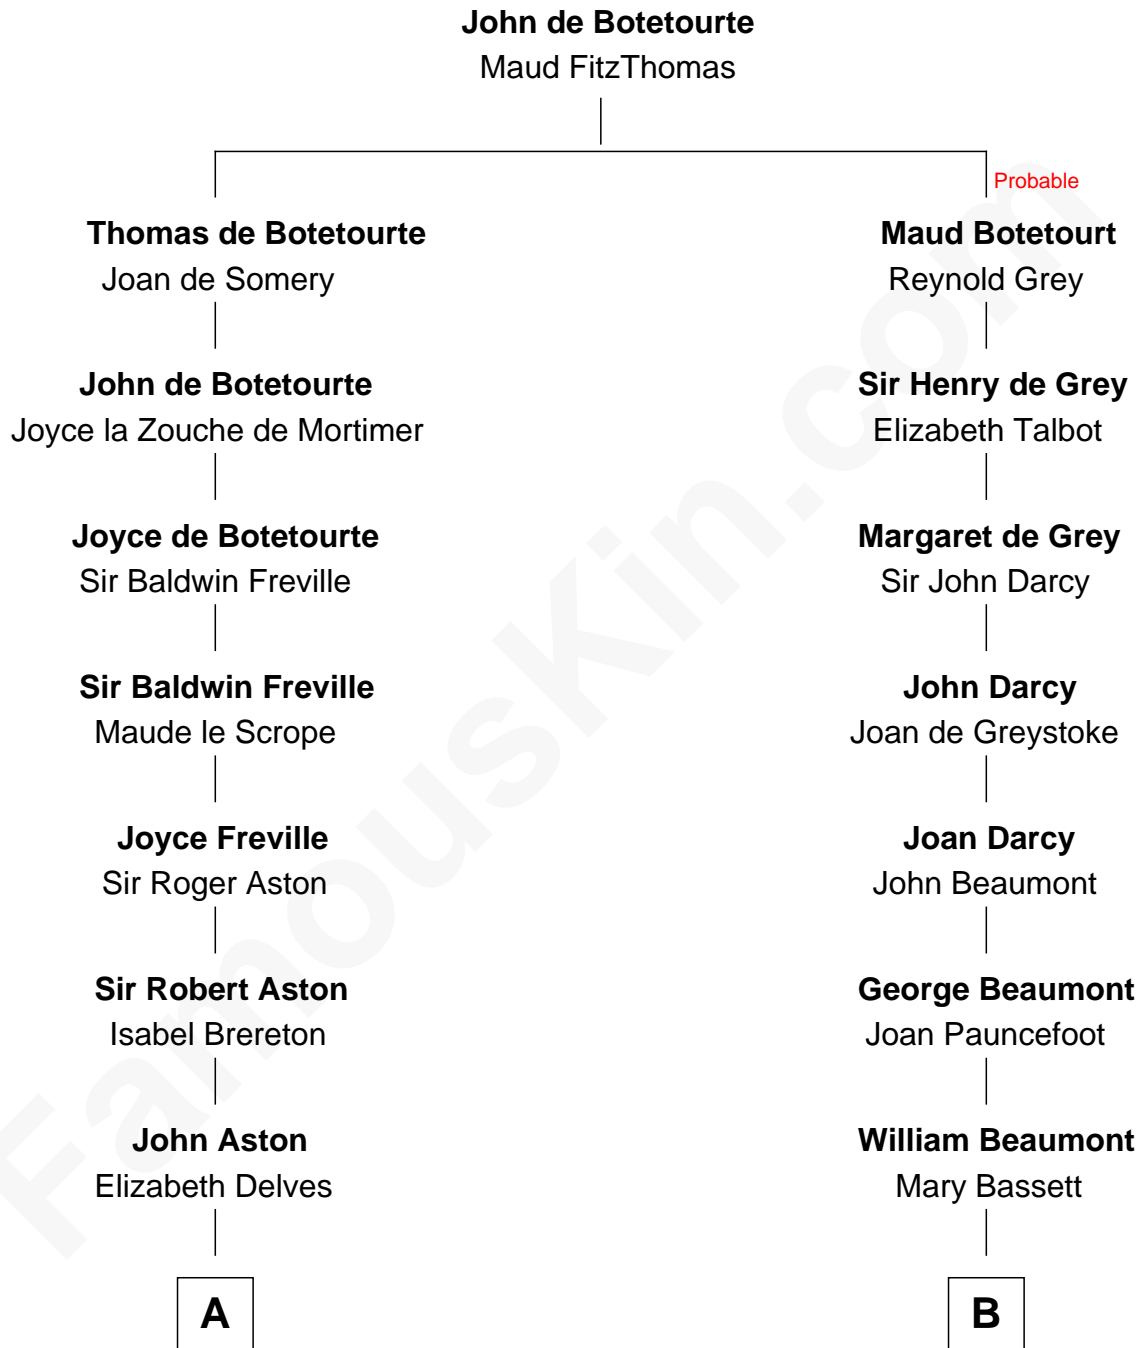

# FamousKin.com

## Relationship Chart of

### Richard Henry Lee

Signer of the Declaration of Independence

17th cousin of

**Sir Arthur Conan Doyle**  
Author, "Sherlock Holmes"

**A**

**Margaret Aston**

John Kinnersley

**Isabel Kinnersley**

John Bradshaw

**Anne Bradshaw**

John Fowke

**Roger Fowke**

Margery Morton

**Joyce Fowke**

Walter Grosvenor

**Gawen Grosvenor**