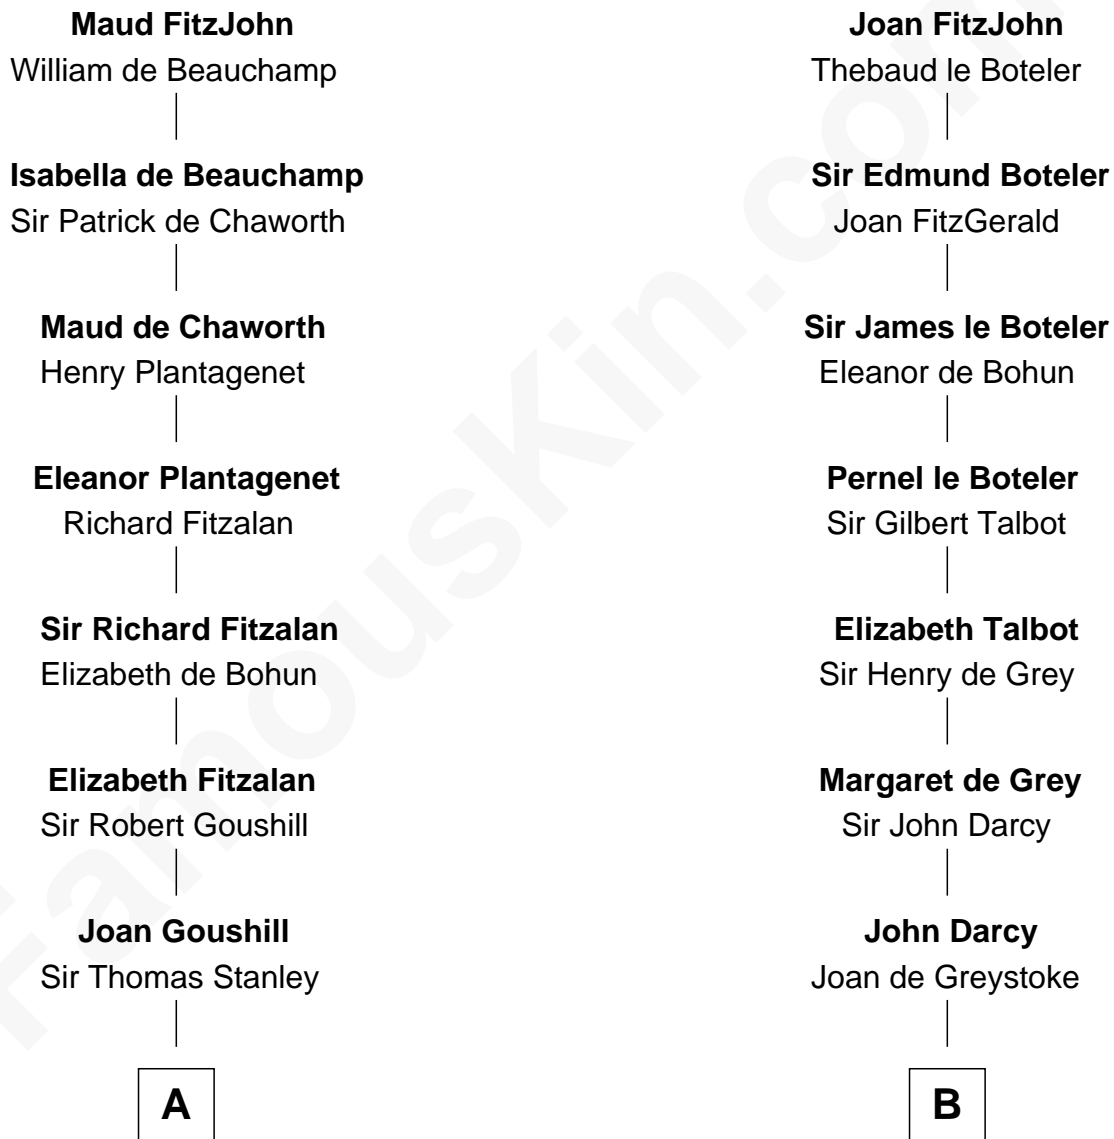

## Relationship Chart of

### Richard Henry Lee

*Signer of the Declaration of Independence*

16th cousin 4 times removed of

### Sir Arthur Conan Doyle

*Author, "Sherlock Holmes"*

**Sir John FitzGeoffrey**

Isabel le Bigod

**C**

—  
**William Pack**  
Catherine Scott

—  
**Catherine Pack**  
William Foley

—  
**Mary Josephine Elizabeth Foley**  
Charles Altamont Doyle