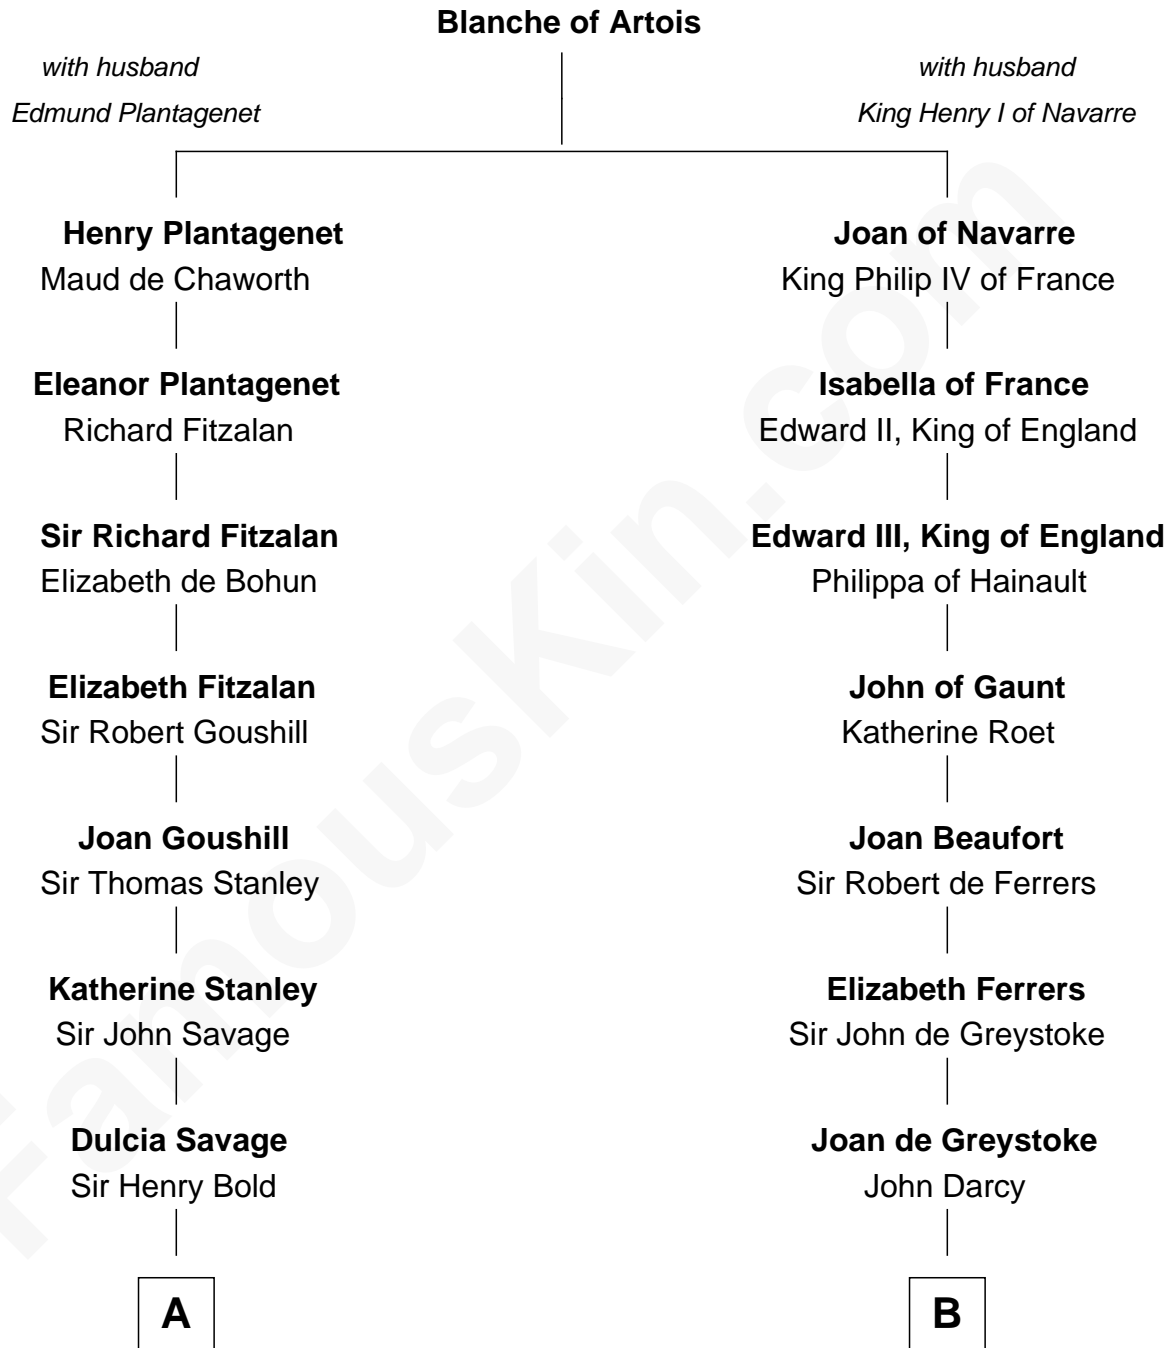

FamousKin.com

Relationship Chart of

Richard Henry Lee

Signer of the Declaration of Independence

14th cousin 6 times removed of

Sir Arthur Conan Doyle

Author, "Sherlock Holmes"

C