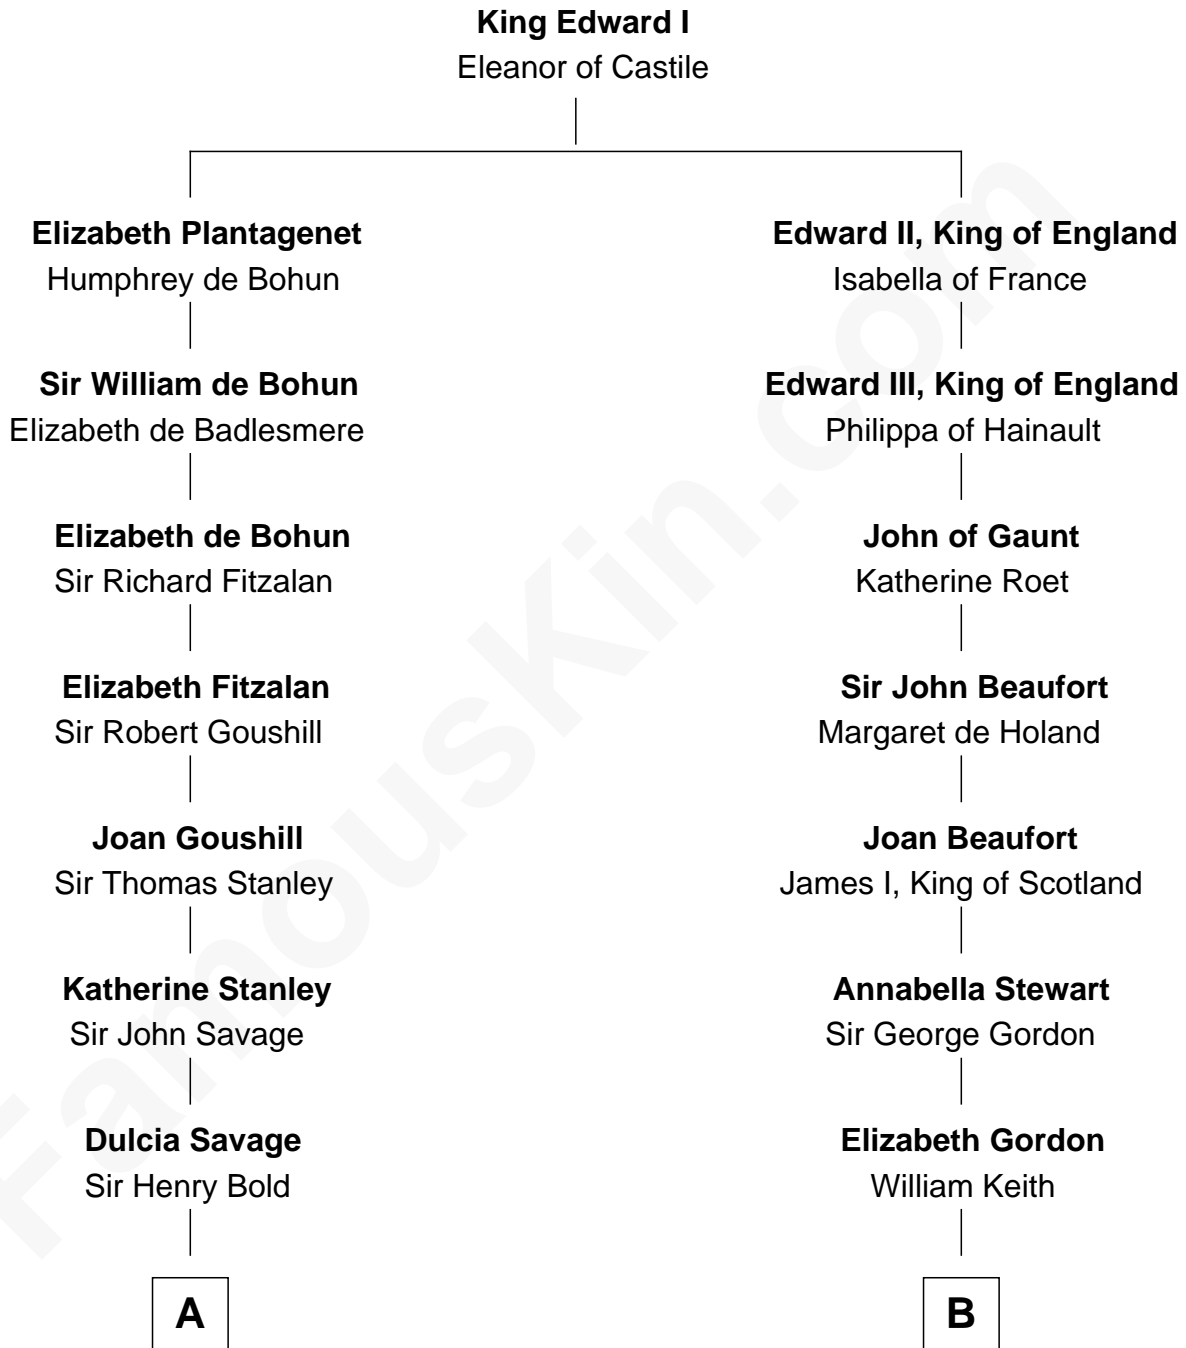

FamousKin.com

Relationship Chart of

Richard Henry Lee

Signer of the Declaration of Independence

14th cousin 6 times removed of

Alan Turing

WWII Codebreaker of Nazi Enigma Machine

C

—
Jean Stewart Fraser

John Robert Turing

—
Rev. John Robert Turing

Fanny Montague Boyd

—
Julius Matheson Turing

Ethel Sara Stoney

—
Alan Turing

WWII Codebreaker of Nazi Enigma Machine