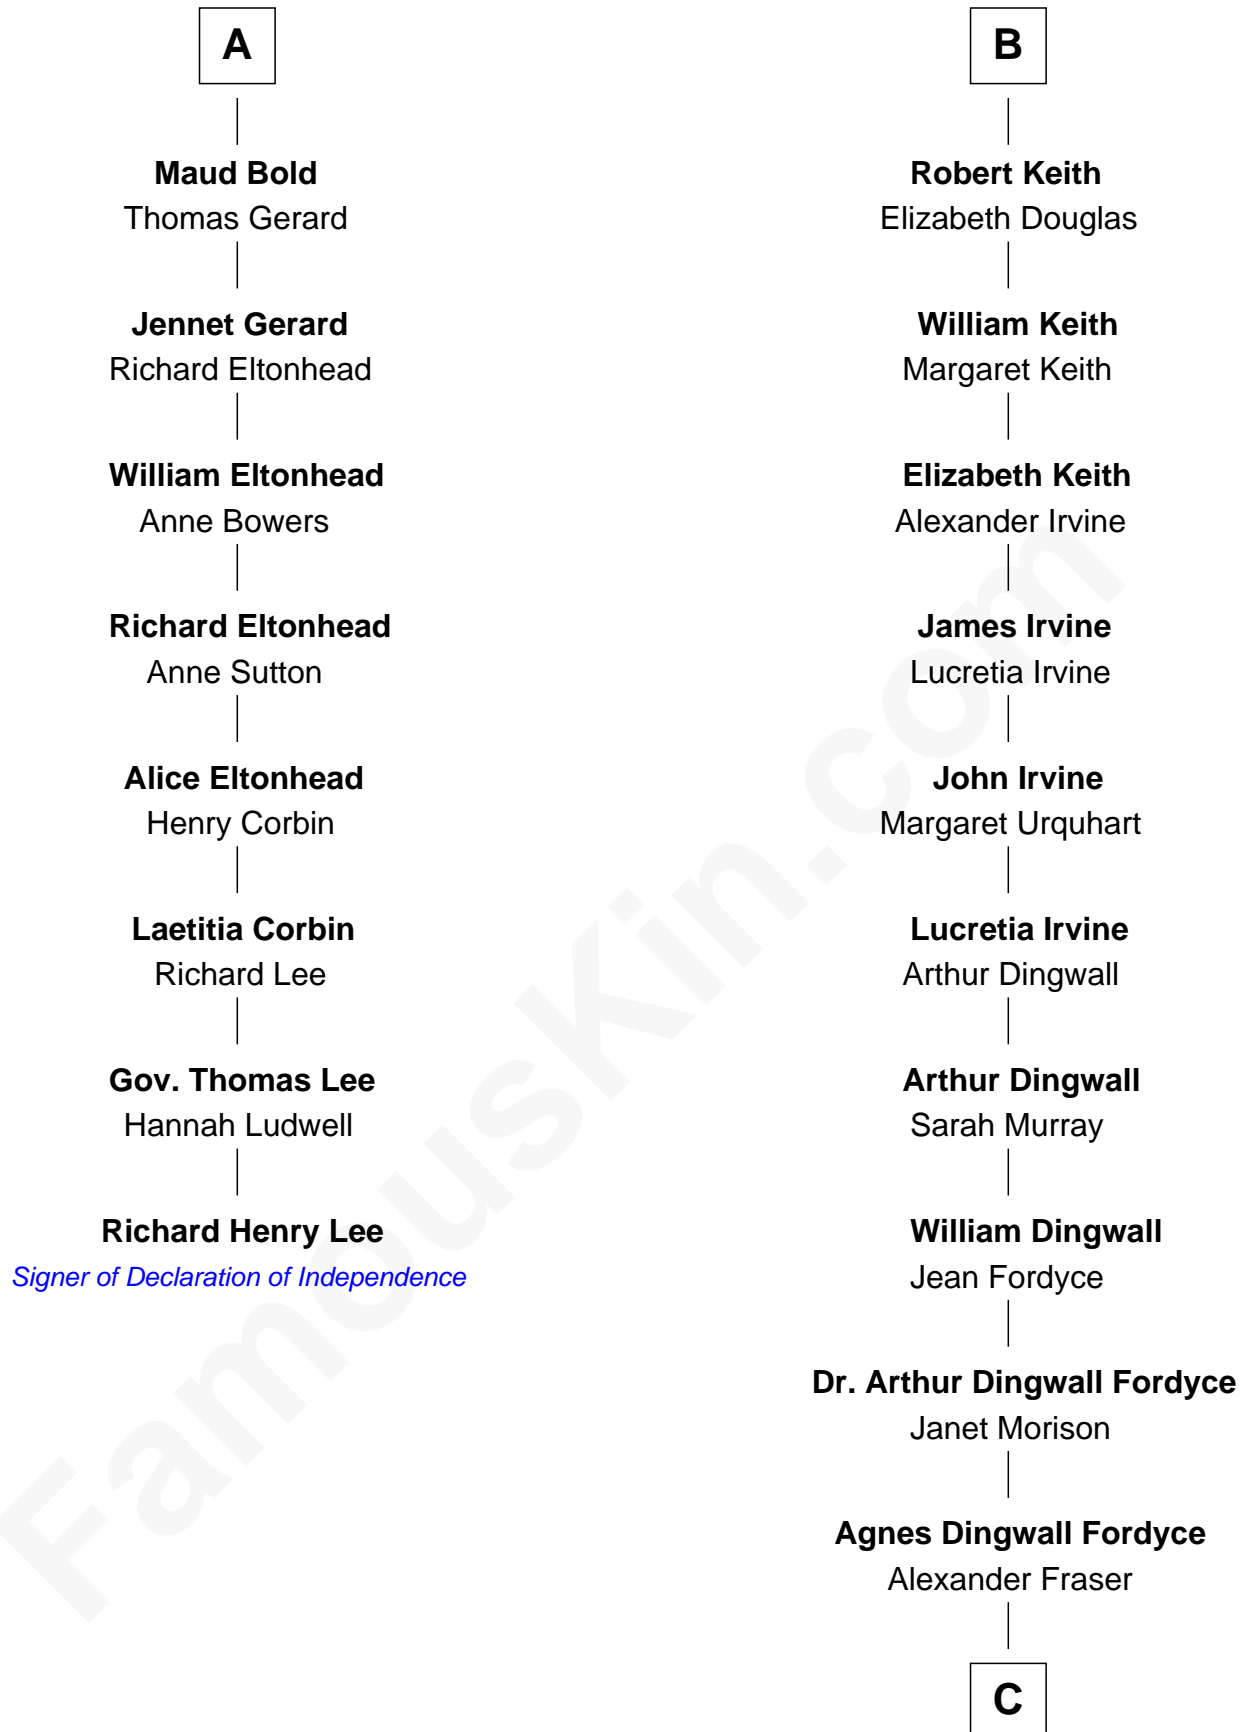

FamousKin.com

Relationship Chart of

Richard Henry Lee

Signer of the Declaration of Independence

14th cousin 6 times removed of

Alan Turing

WWII Codebreaker of Nazi Enigma Machine

C

—
Jean Stewart Fraser

John Robert Turing

—
Rev. John Robert Turing

Fanny Montague Boyd

—
Julius Matheson Turing

Ethel Sara Stoney

—
Alan Turing

WWII Codebreaker of Nazi Enigma Machine