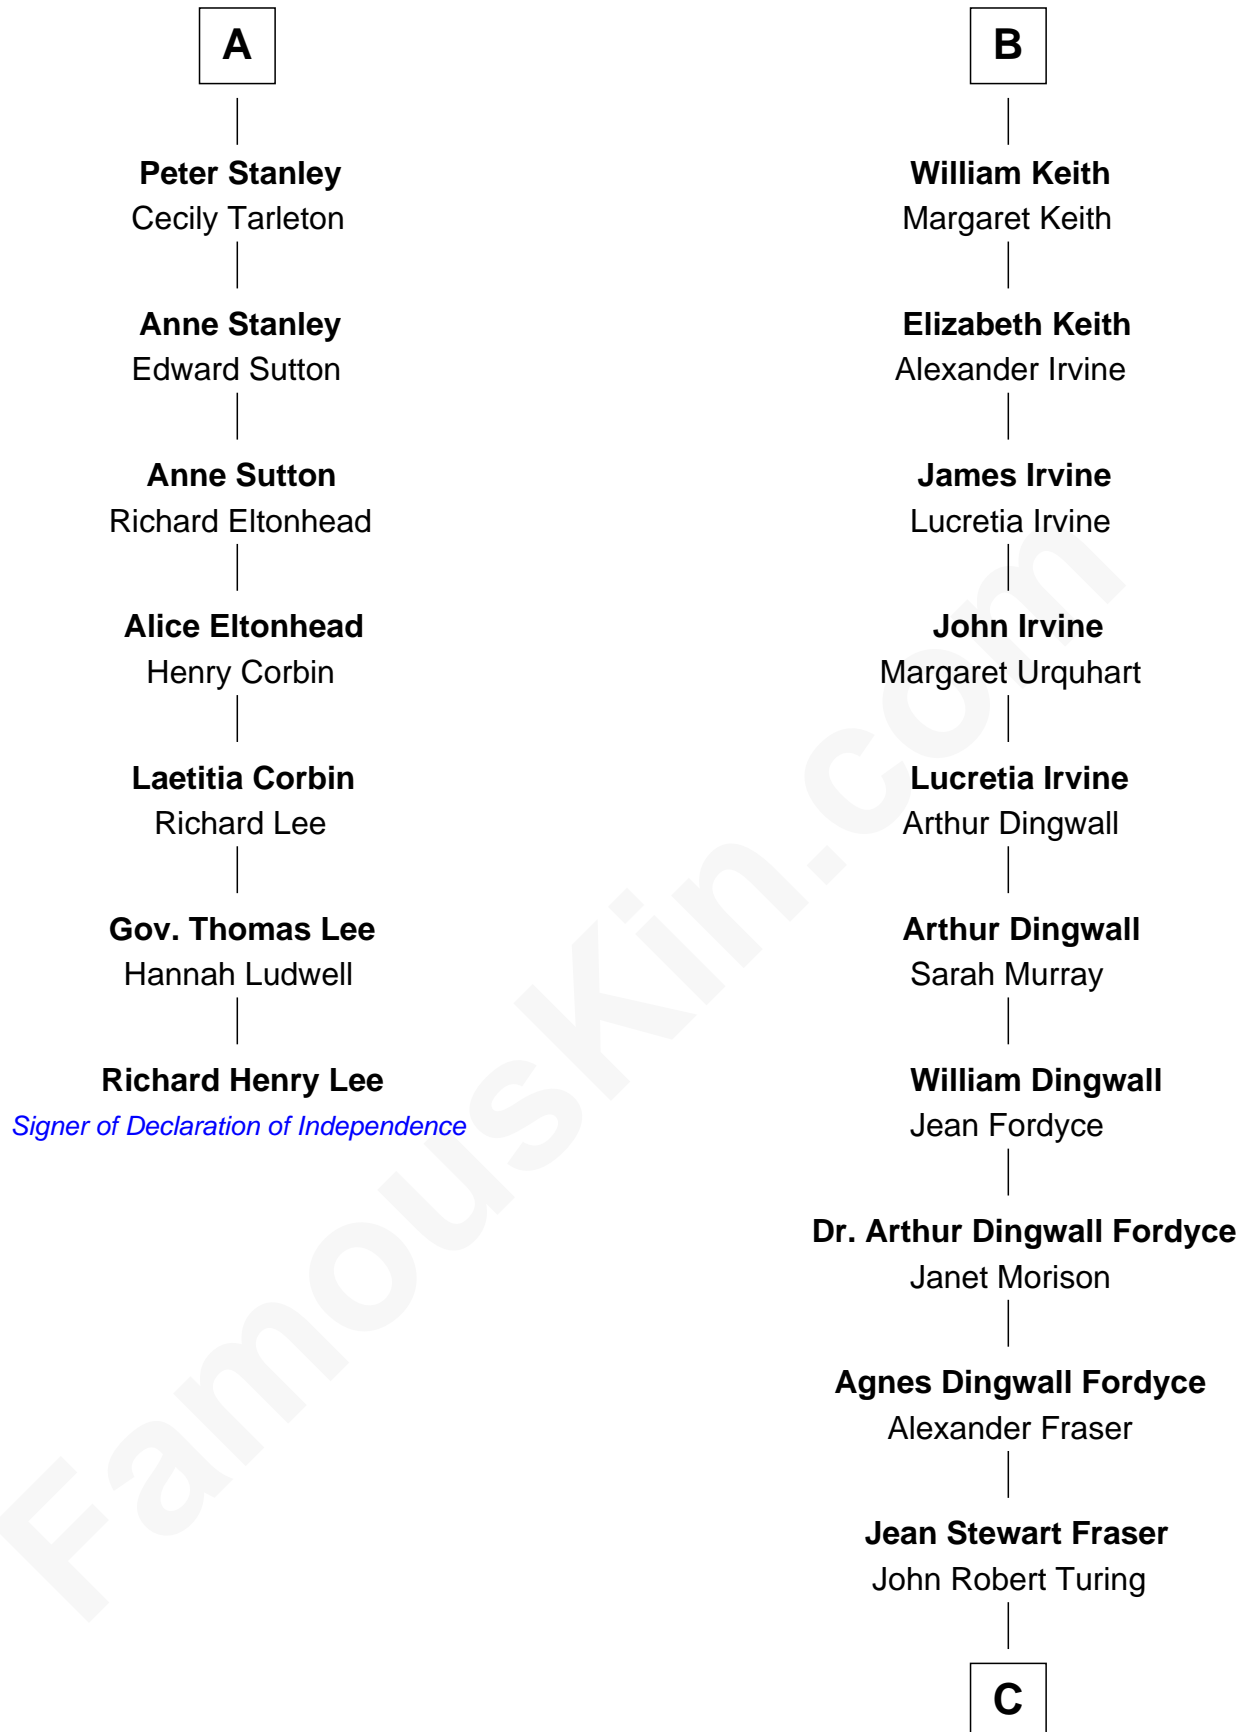

FamousKin.com

Relationship Chart of

Richard Henry Lee

Signer of the Declaration of Independence

13th cousin 6 times removed of

Alan Turing

WWII Codebreaker of Nazi Enigma Machine

Sir Robert de Holland

Maude la Zouche

C

Rev. John Robert Turing
Fanny Montague Boyd

Julius Matheson Turing
Ethel Sara Stoney

Alan Turing

WWII Codebreaker of Nazi Enigma Machine

FamousKin.com