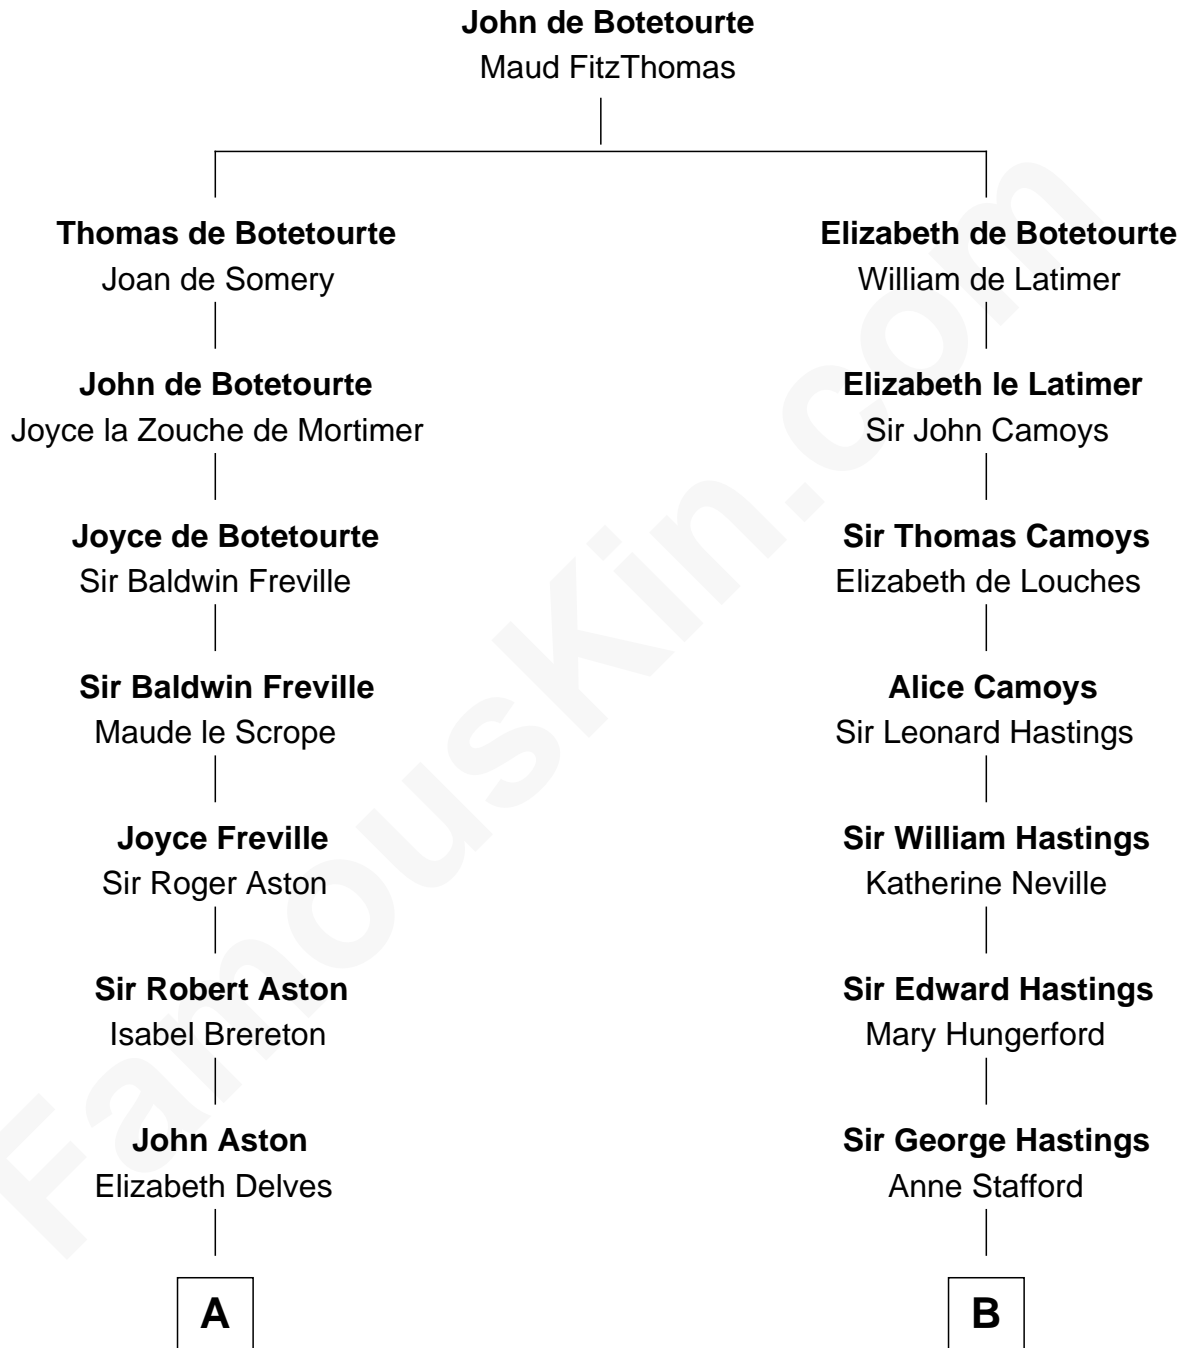

FamousKin.com

Relationship Chart of

Richard Henry Lee

Signer of the Declaration of Independence

17th cousin 3 times removed of

Queen Elizabeth II

Queen of the United Kingdom

C

Rev. Charles William Cavendish-Bentinck

Caroline Louisa Burnaby

Cecilia Nina Cavendish-Bentinck

Claude George Bowes-Lyon

Elizabeth Bowes-Lyon

George VI, King of the United Kingdom

Queen Elizabeth II

Queen of the United Kingdom