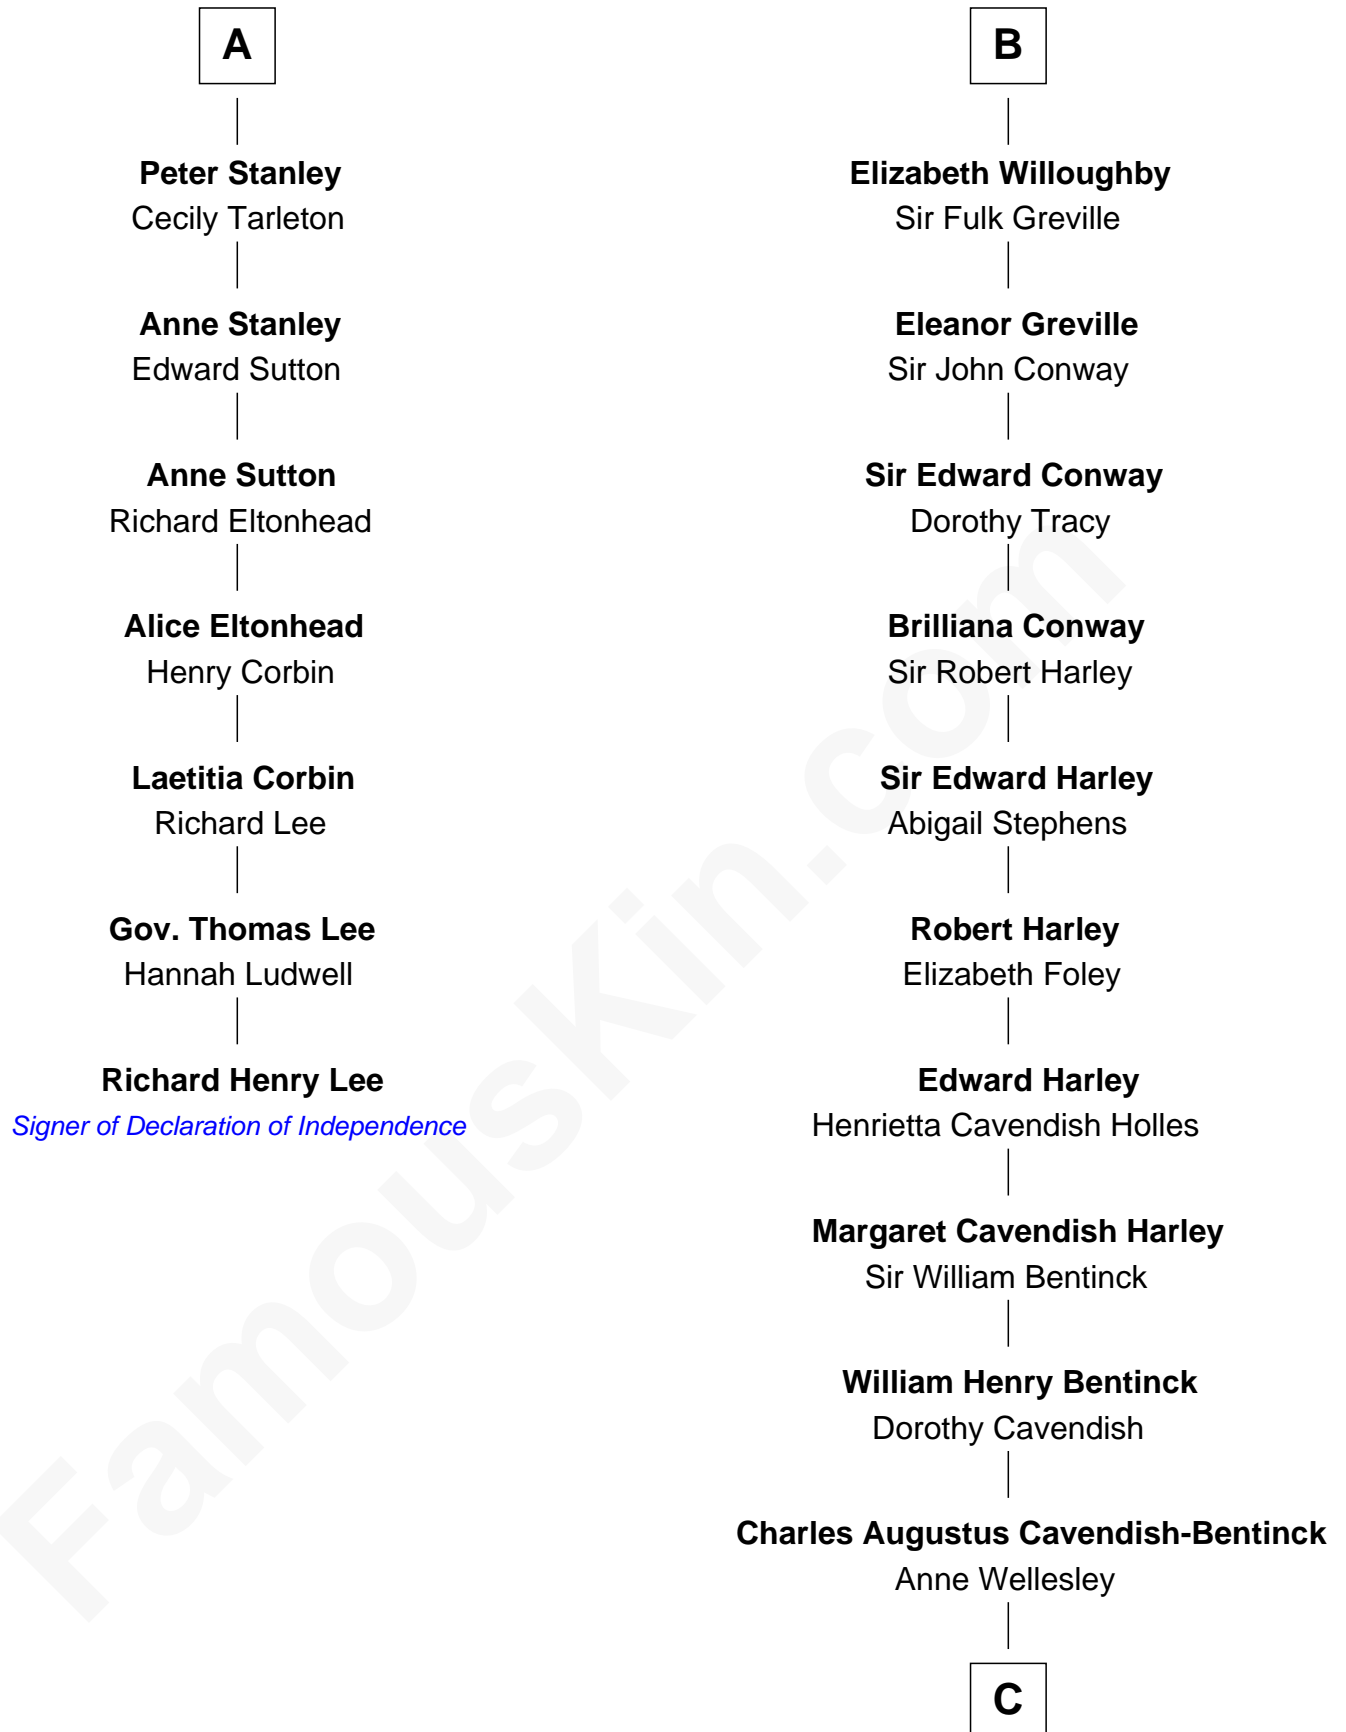

FamousKin.com

Relationship Chart of

Richard Henry Lee

Signer of the Declaration of Independence

13th cousin 7 times removed of

Queen Elizabeth II

Queen of the United Kingdom

Katherine de Hastang

Ralph de Stafford

C

Rev. Charles William Cavendish-Bentinck

Caroline Louisa Burnaby

Cecilia Nina Cavendish-Bentinck

Claude George Bowes-Lyon

Elizabeth Bowes-Lyon

George VI, King of the United Kingdom