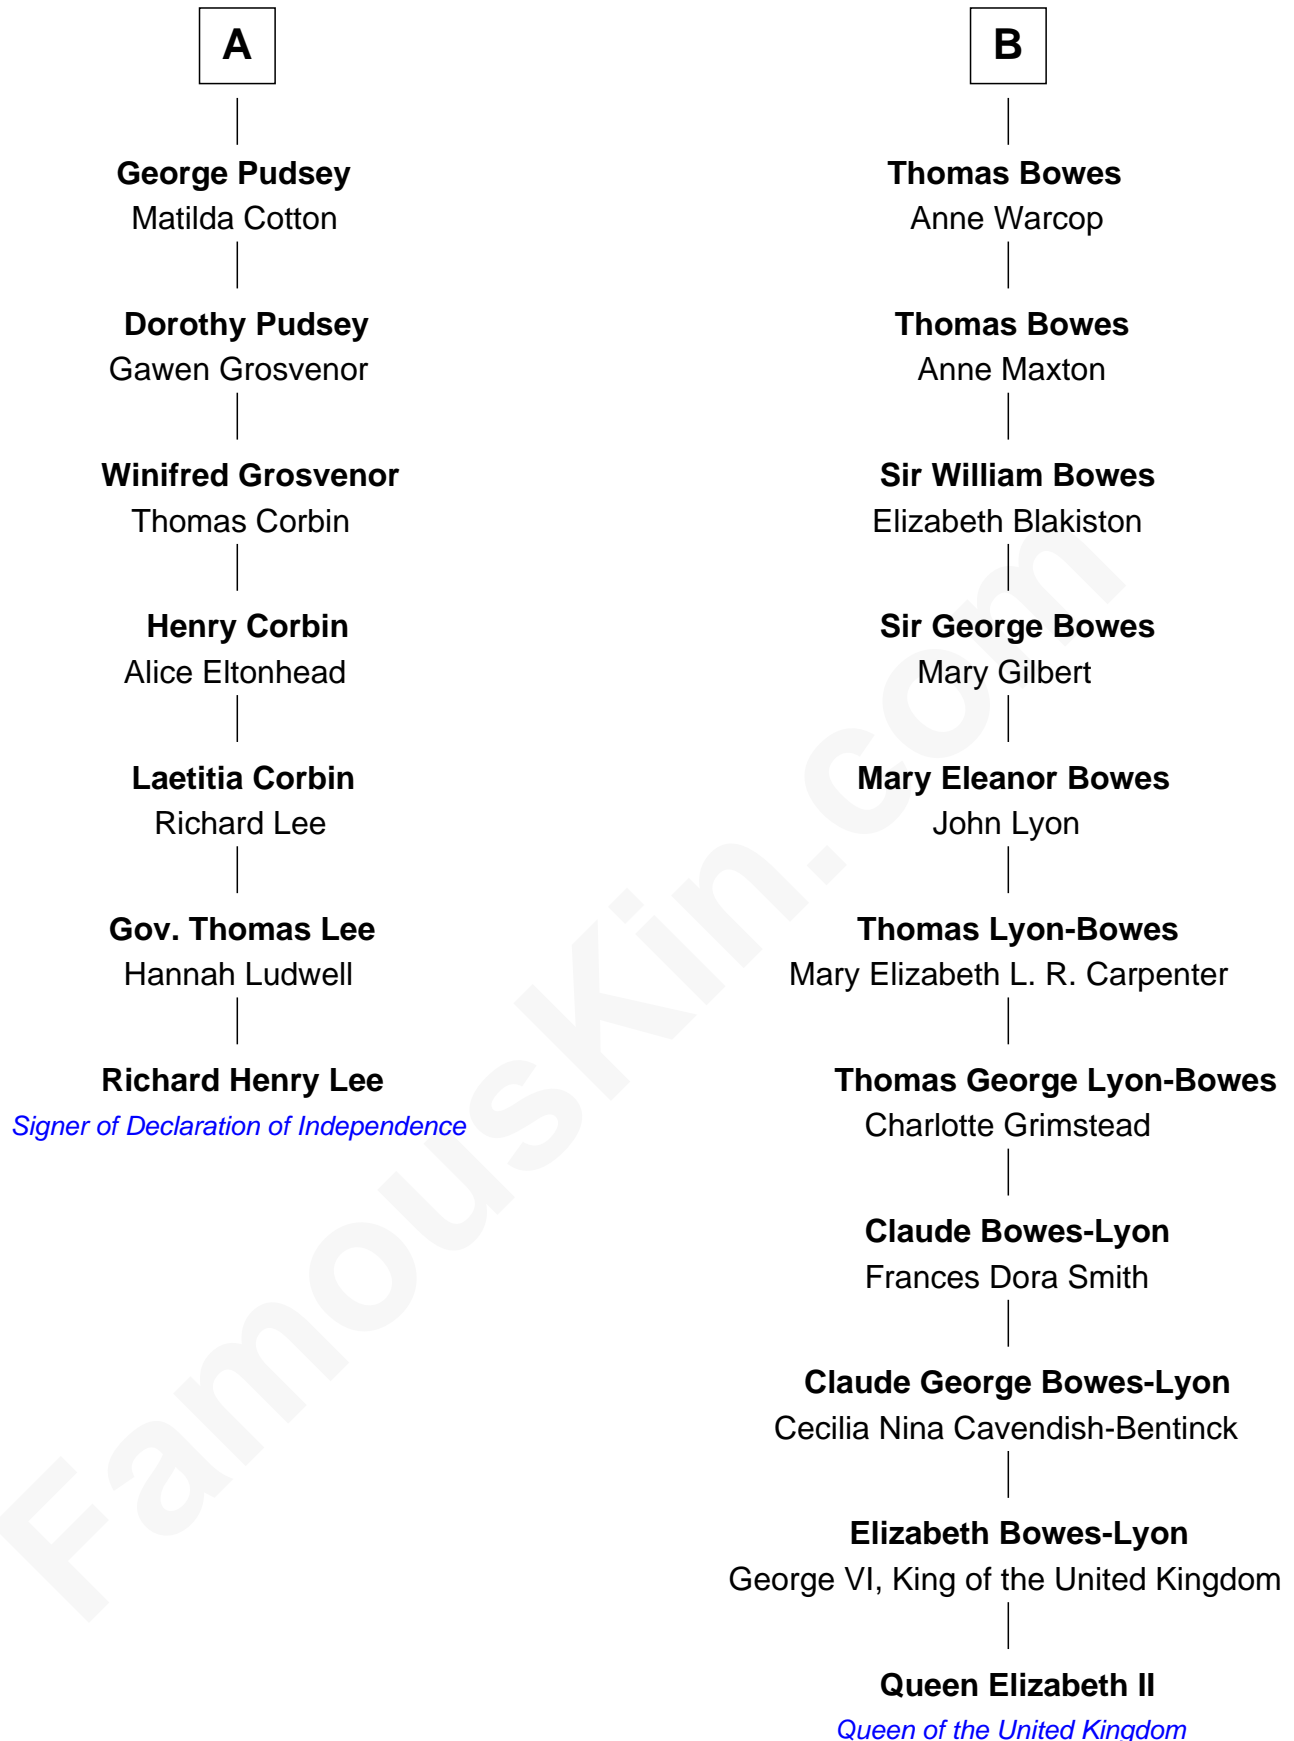

## Relationship Chart of

### Richard Henry Lee

*Signer of the Declaration of Independence*

13th cousin 4 times removed of

### Queen Elizabeth II

*Queen of the United Kingdom*

Elizabeth II photo by [Eric Draper](#)