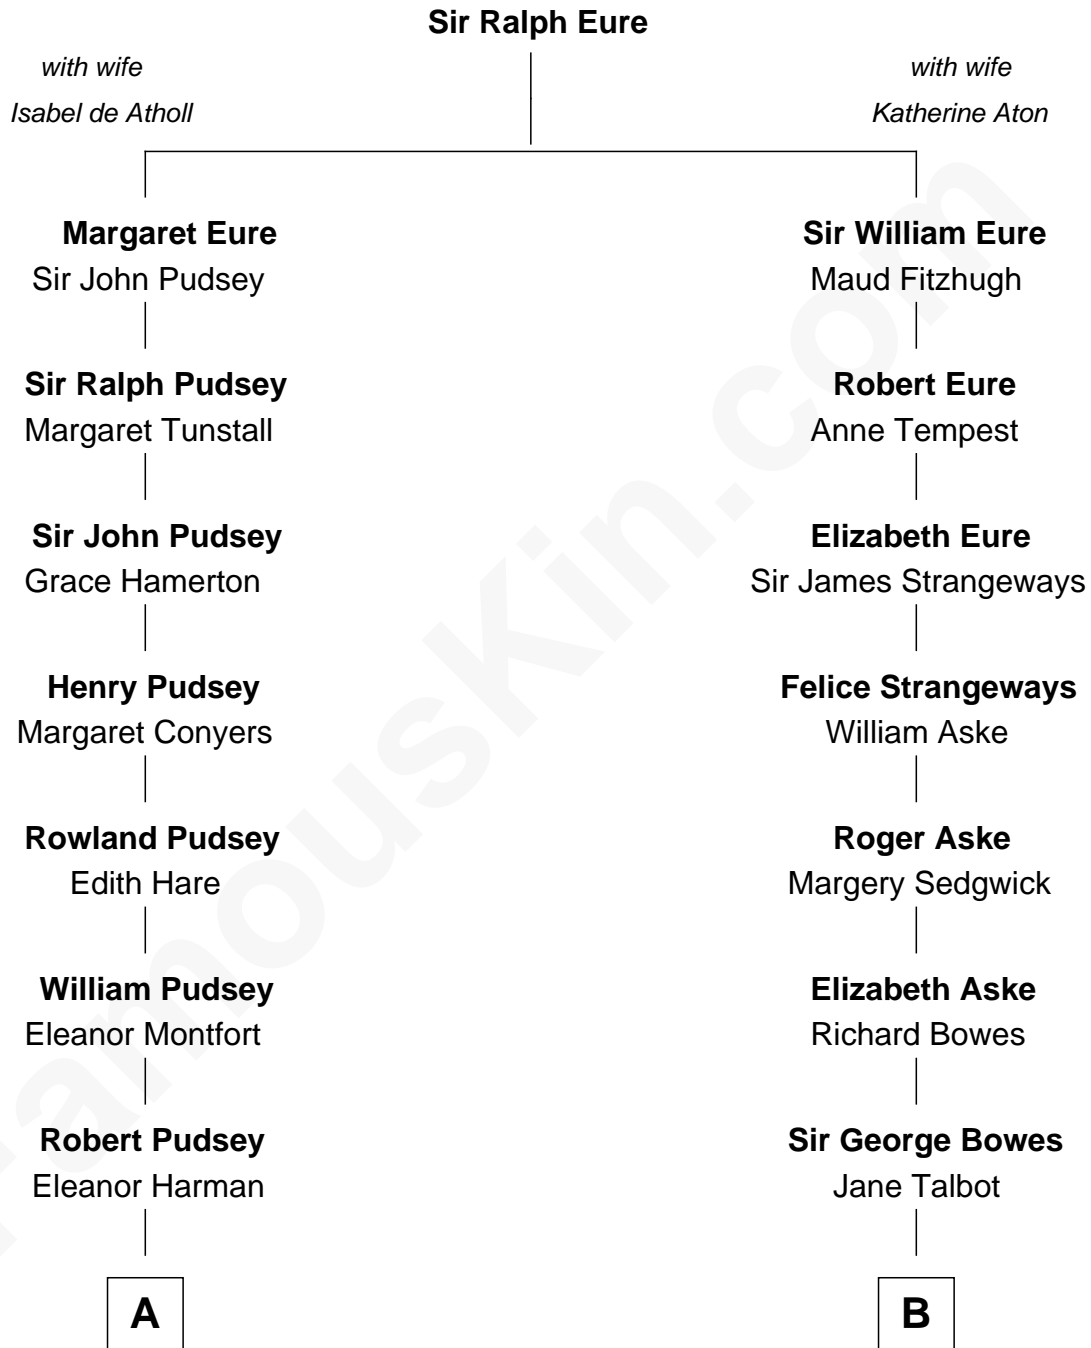

## Relationship Chart of

### Richard Henry Lee

*Signer of the Declaration of Independence*

13th cousin 4 times removed of

### Queen Elizabeth II

*Queen of the United Kingdom*

Elizabeth II photo by [Eric Draper](#)