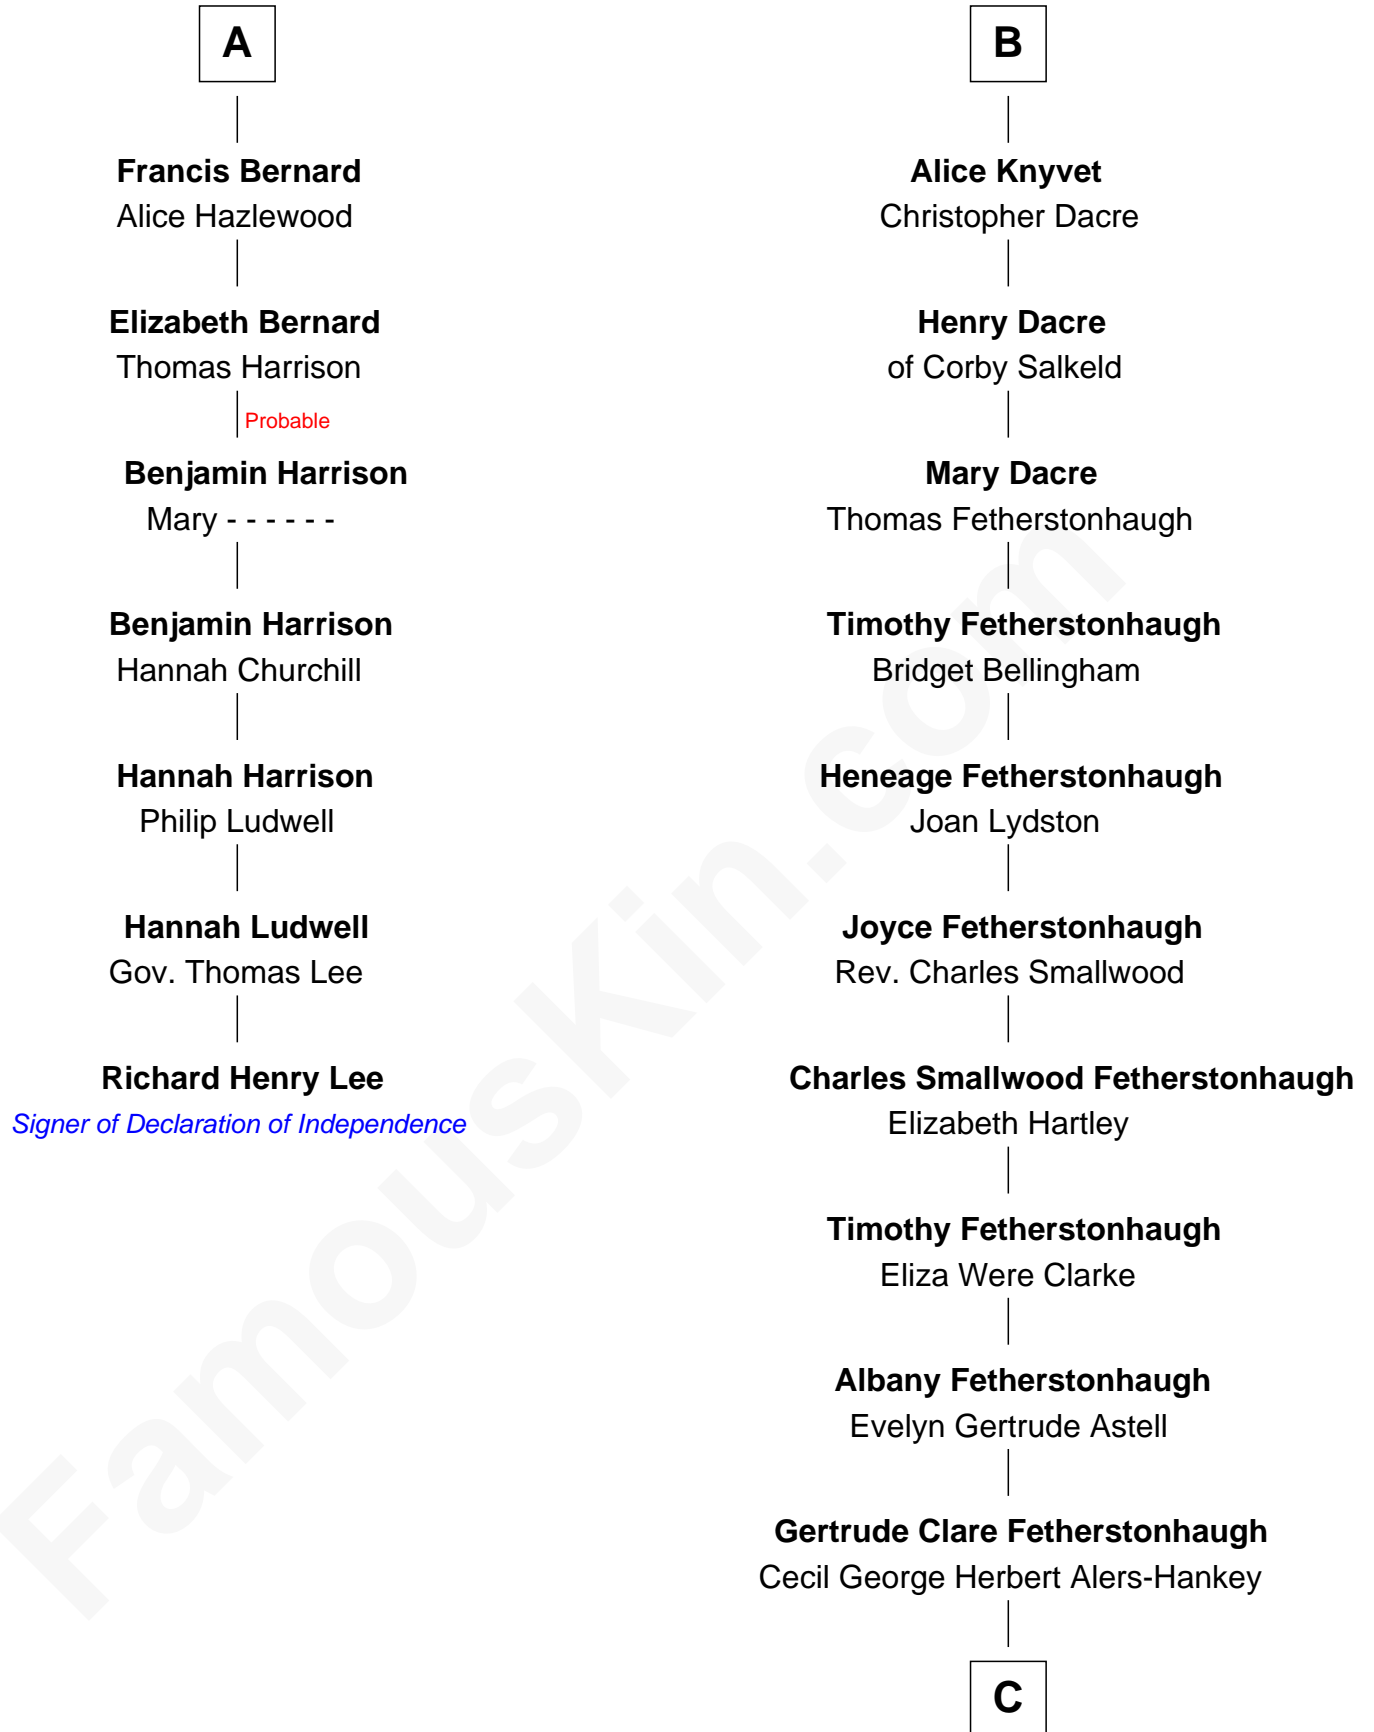

## Relationship Chart of

### Richard Henry Lee

*Signer of the Declaration of Independence*

13th cousin 6 times removed of

**Tilda Swinton**

*Movie Actress*

**Sir William de Ros**  
Margery de Badlesmere

C

**Mariora Beatrice Evelyn Rochfort Alers-Hankey**

Alan Henry Campbell Swinton

**Sir John Swinton**

Judith Balfour Killen

**Tilda Swinton**

*Movie Actress*

FamousKin.com