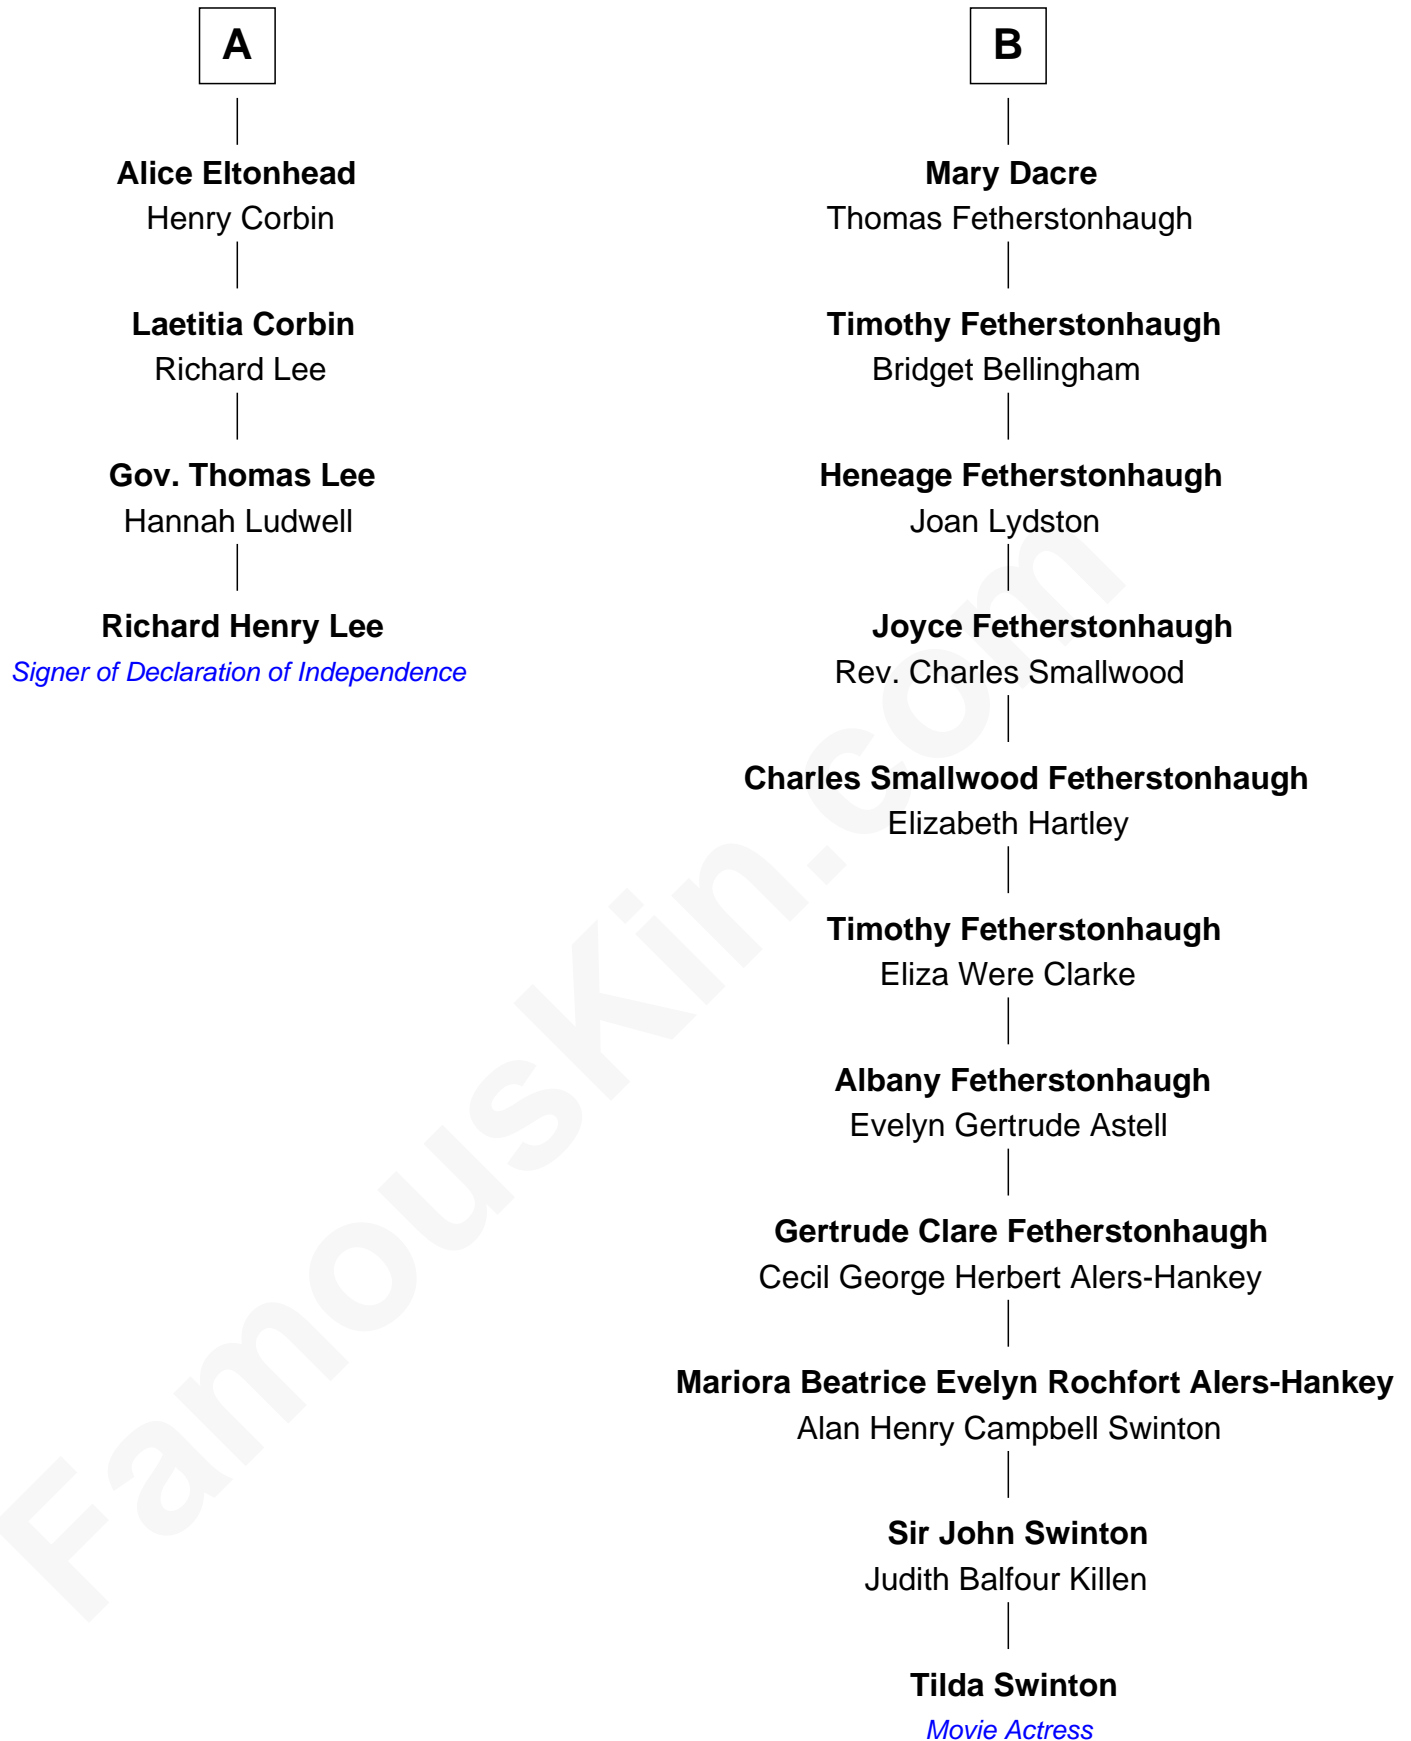

FamousKin.com

Relationship Chart of

Richard Henry Lee

Signer of the Declaration of Independence

10th cousin 7 times removed of

Tilda Swinton

Movie Actress

Tilda Swinton photo by [Nicolas Genin](#) (CC BY-SA 2.0)