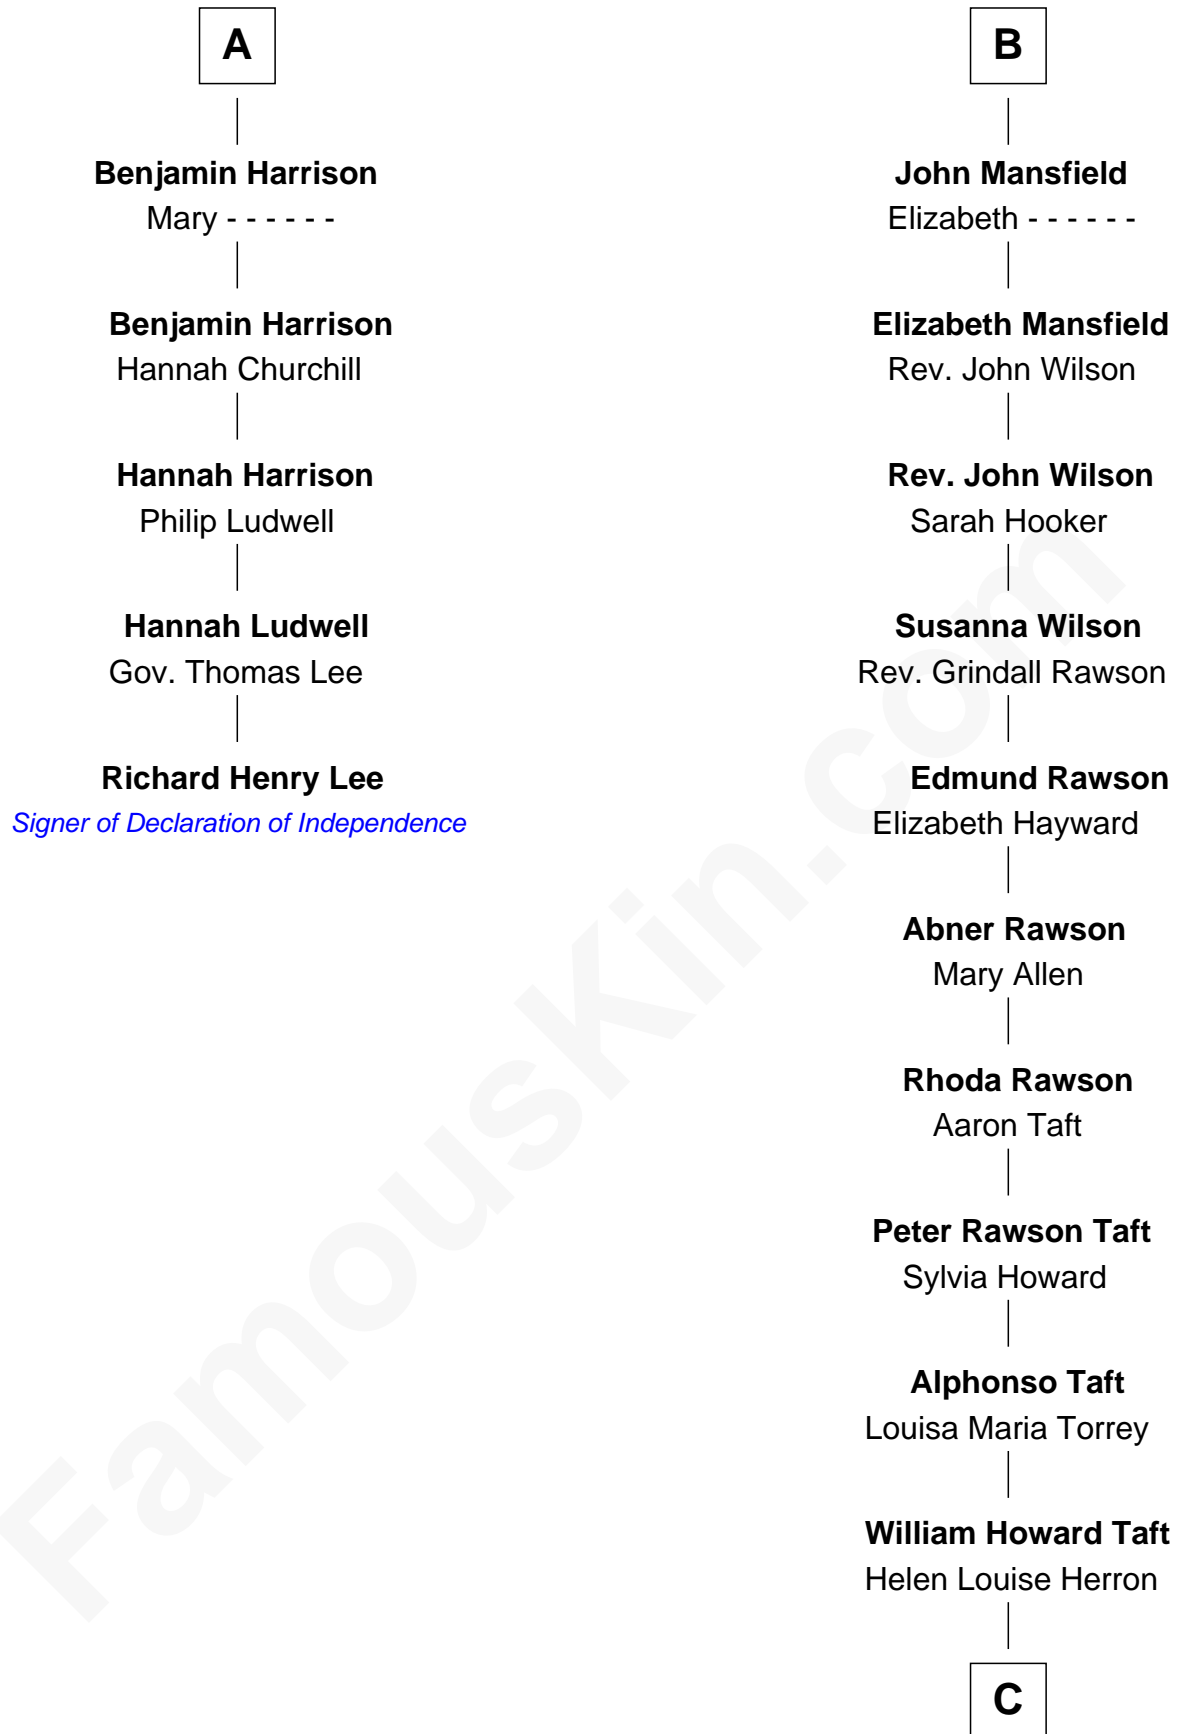

FamousKin.com

Relationship Chart of

Richard Henry Lee

Signer of the Declaration of Independence

11th cousin 8 times removed of

Bob Taft

67th Governor of Ohio

C

Robert Alphonso Taft
Martha Wheaton Bowers

Robert Alphonso Taft
Blanca Duncan Noël

Bob Taft
67th Governor of Ohio

FamousKin.com