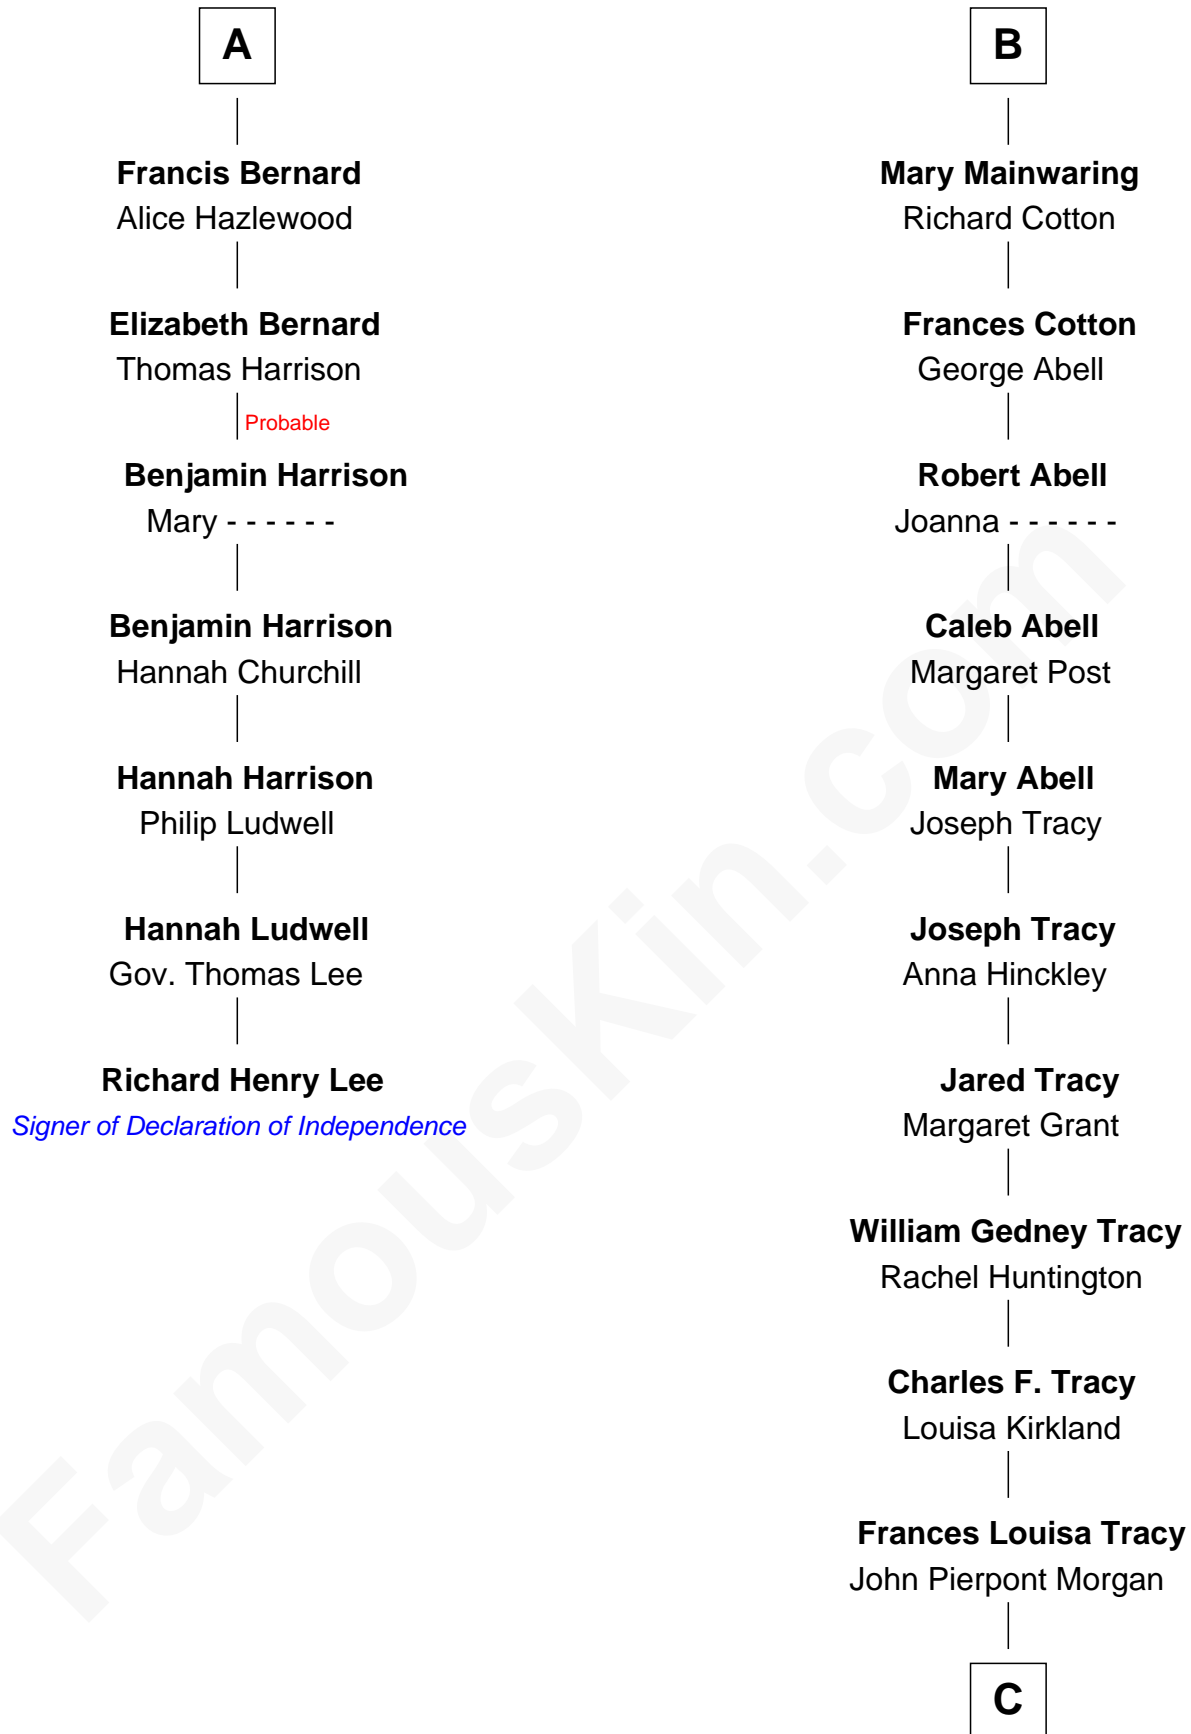

FamousKin.com

Relationship Chart of

Richard Henry Lee

Signer of the Declaration of Independence

13th cousin 5 times removed of

Henry Sturgis Morgan

Co-Founder of Morgan Stanley

Sir Thomas de Beauchamp

Katherine de Mortimer

Philippa de Beauchamp

Sir Hugh de Stafford

Margaret de Stafford

Sir Ralph Neville

Margaret de Neville

Sir Richard Scrope

Sir Henry le Scrope

Sir William Beauchamp

Joan Fitzalan

Joan Beauchamp

James Butler

Elizabeth Butler

John Talbot

Ann Talbot

Sir Henry Vernon

Elizabeth Vernon

Sir Robert Corbet

Dorothy Corbet

Sir Richard Mainwaring

Sir Arthur Mainwaring

Margaret Mainwaring

B

C