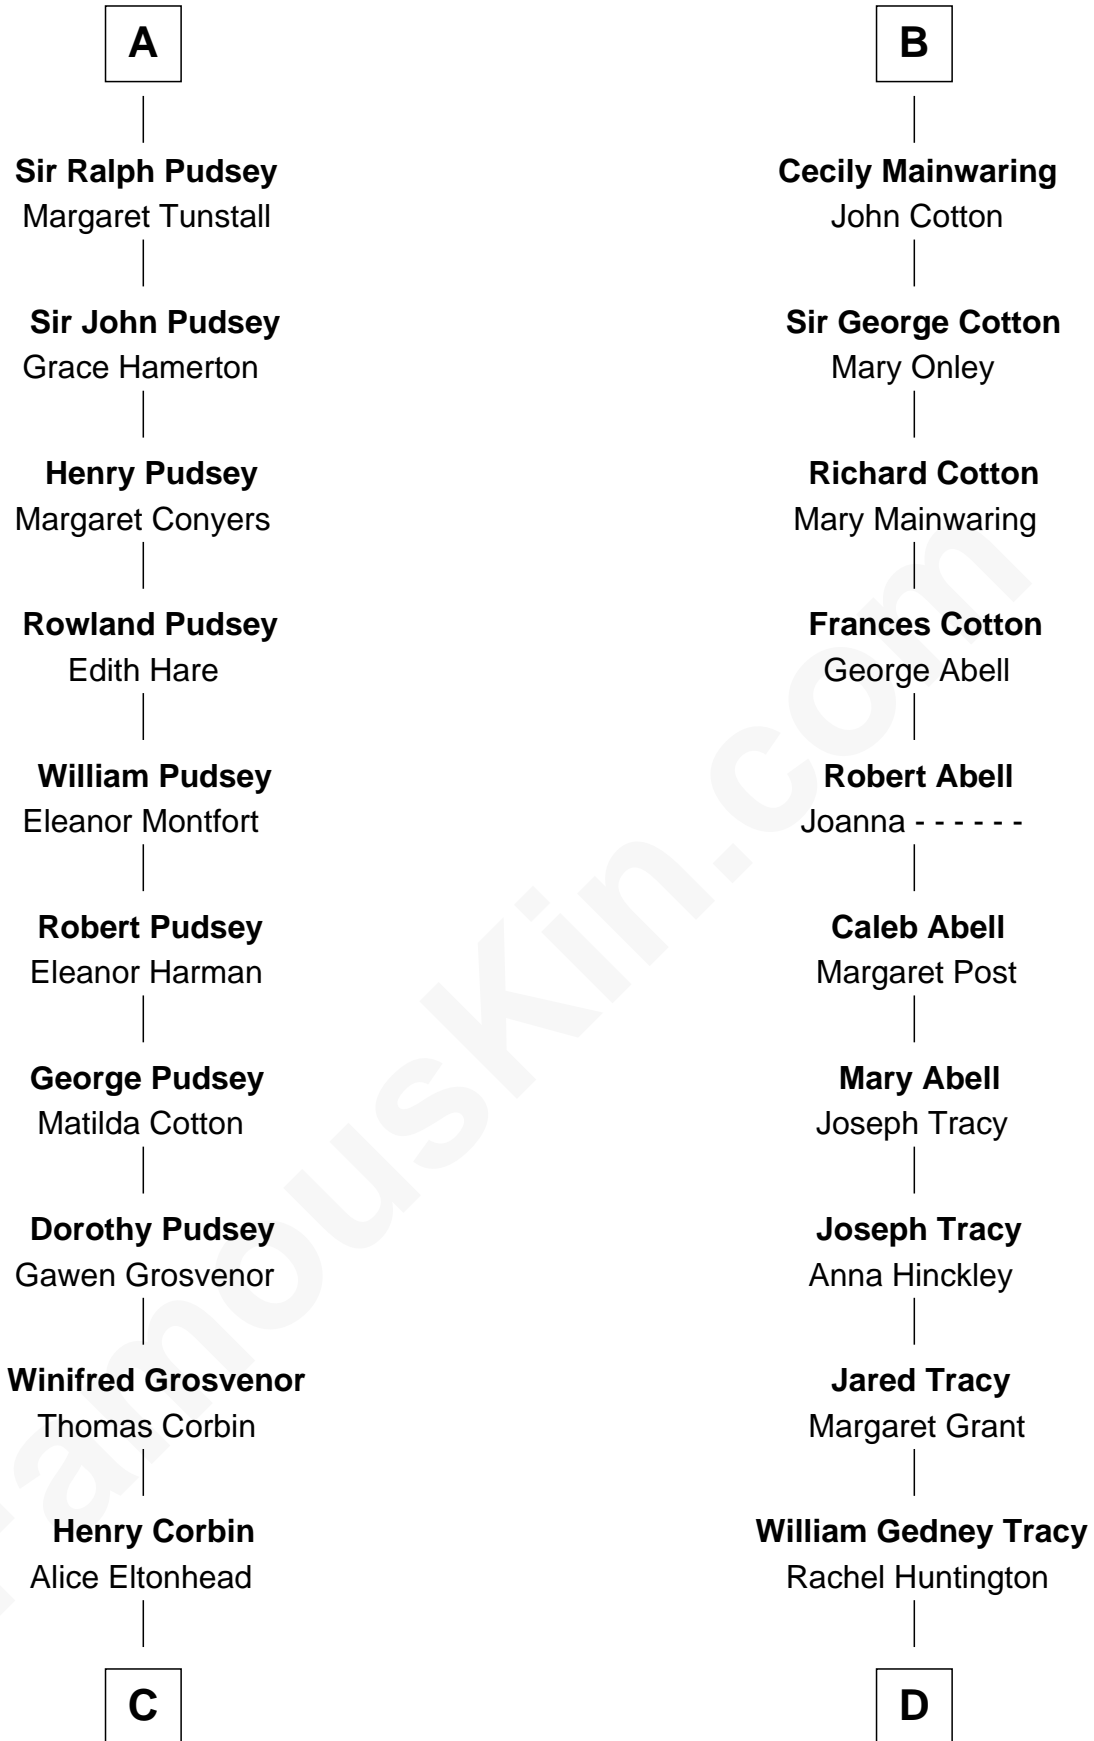

## Relationship Chart of

### Richard Henry Lee

*Signer of the Declaration of Independence*

19th cousin 1 time removed of

### Henry Sturgis Morgan

*Co-Founder of Morgan Stanley*

**C**

**Laetitia Corbin**

Richard Lee

**Gov. Thomas Lee**

Hannah Ludwell

**Richard Henry Lee**