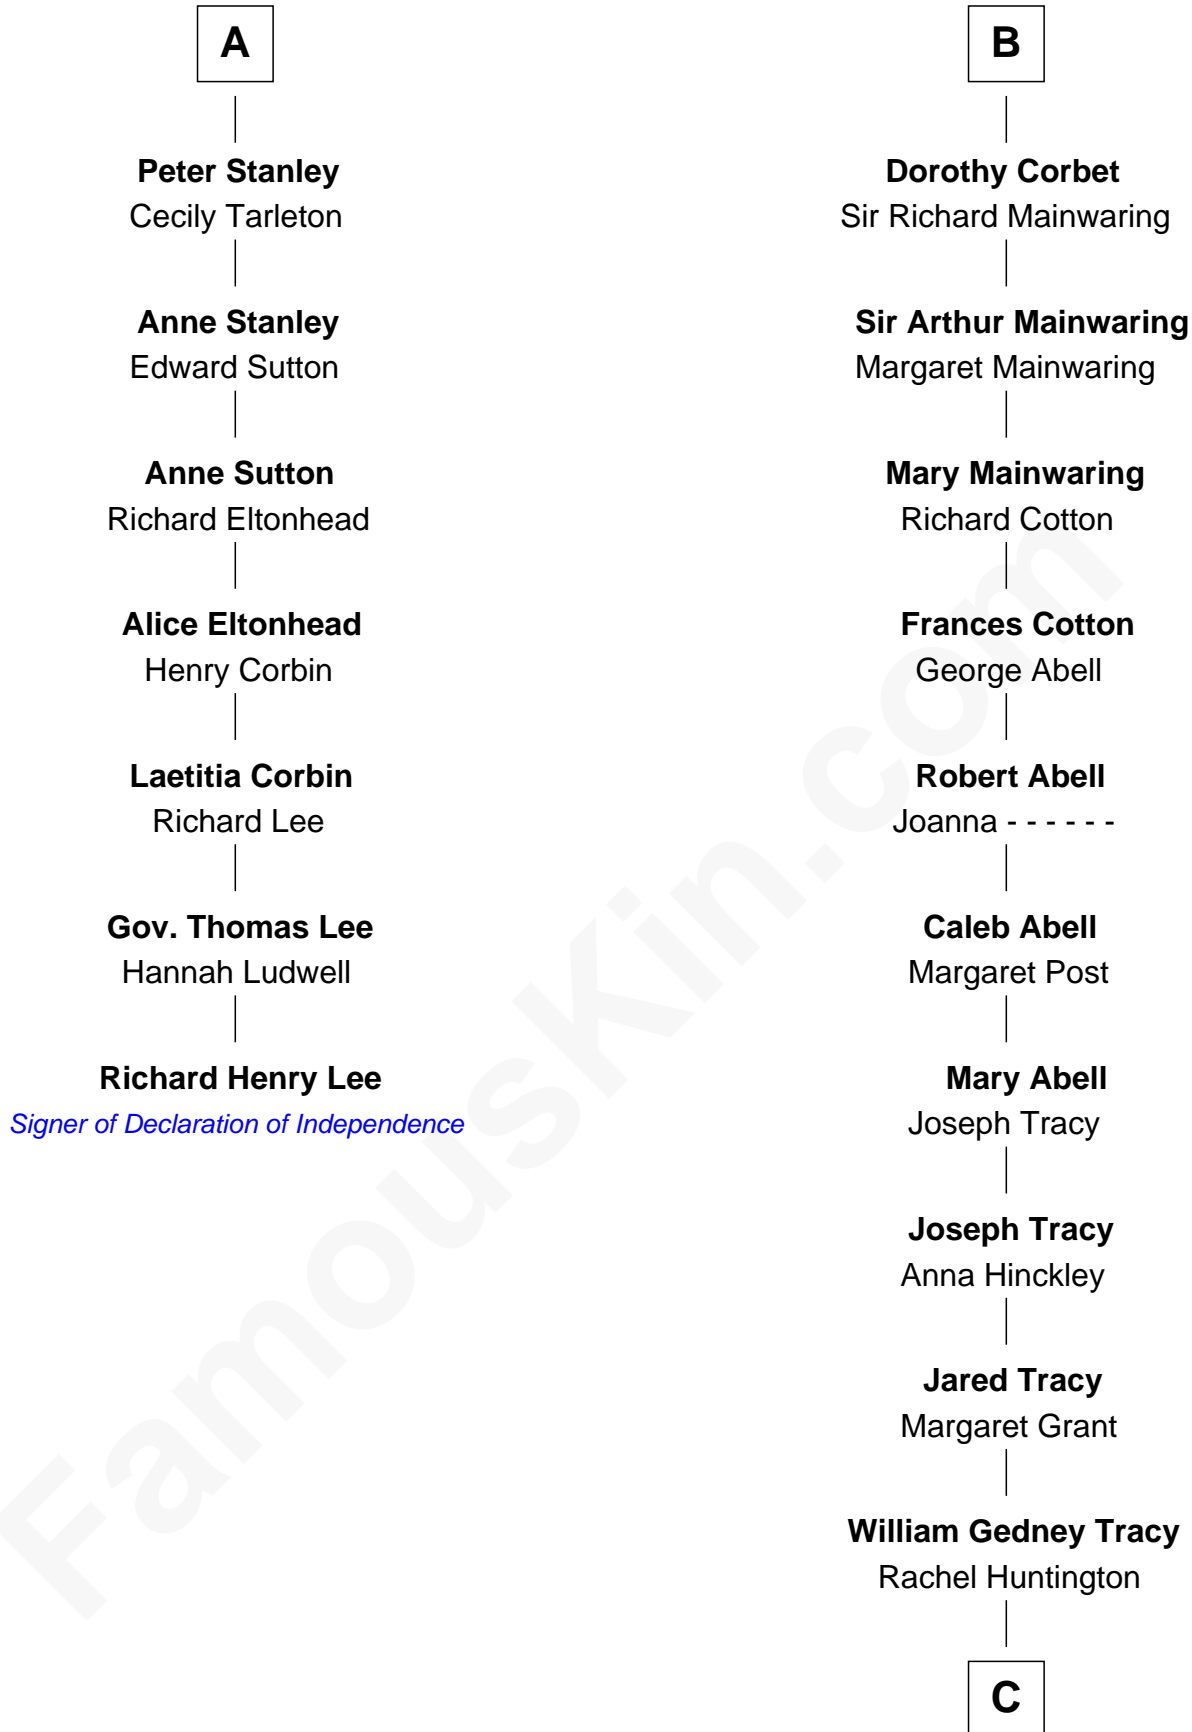

FamousKin.com

Relationship Chart of

Richard Henry Lee

Signer of the Declaration of Independence

13th cousin 7 times removed of

Henry Sturgis Morgan

Co-Founder of Morgan Stanley

C

Charles F. Tracy

Louisa Kirkland

Frances Louisa Tracy

John Pierpont Morgan

John Pierpont Morgan

Jane Norton Grew

Henry Sturgis Morgan

Co-Founder of Morgan Stanley