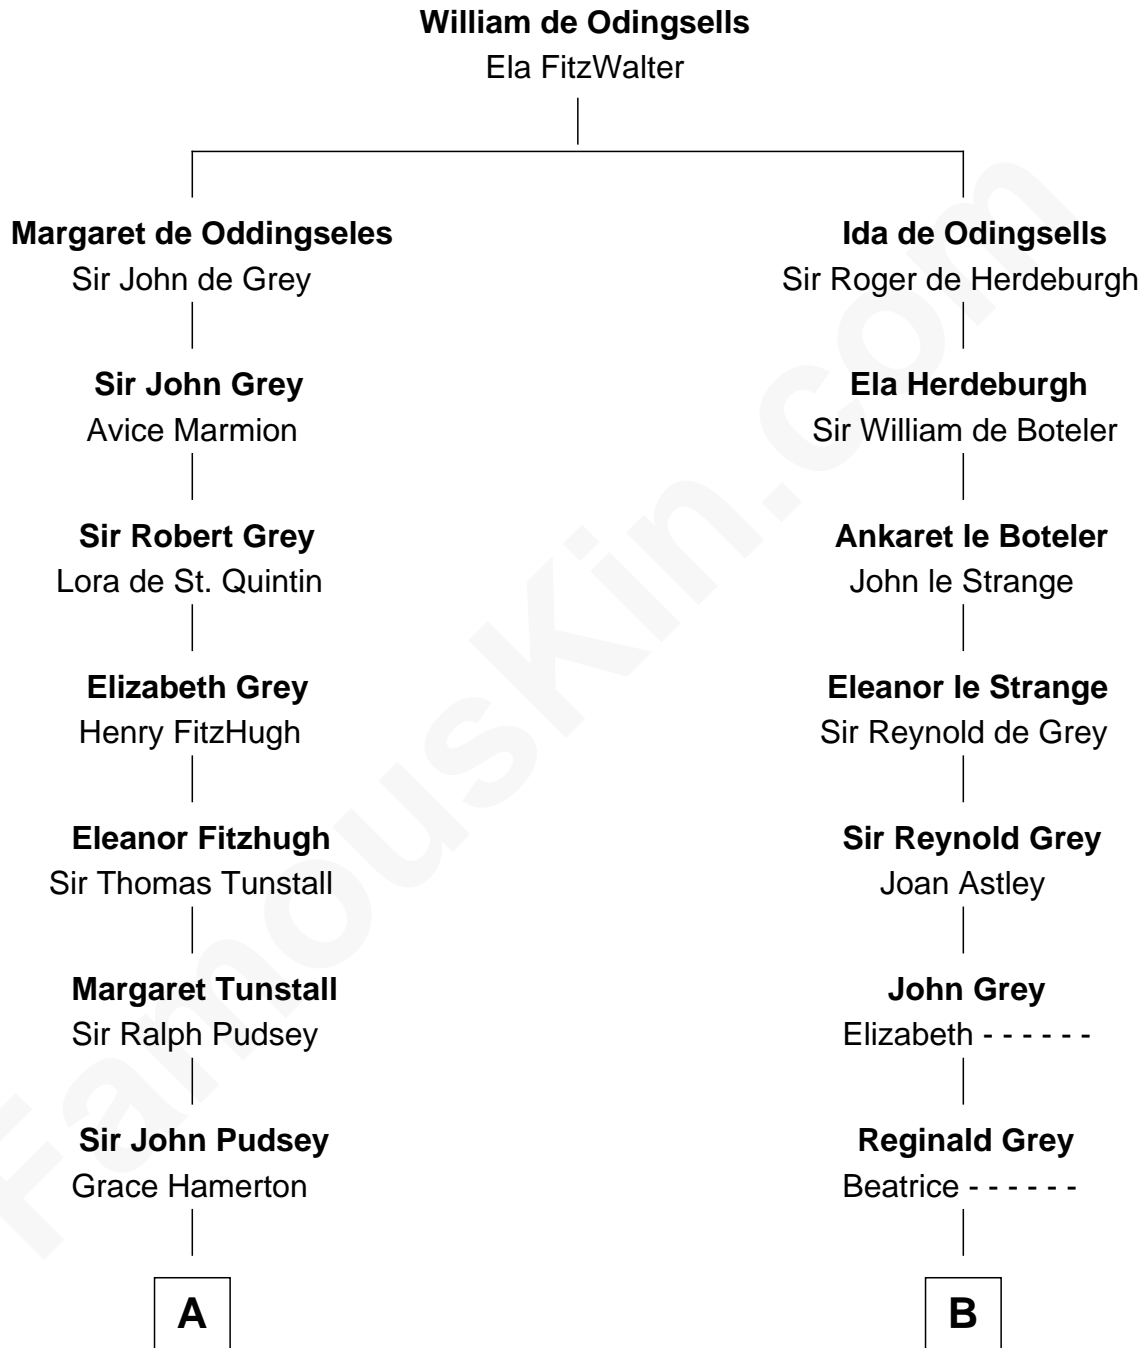

FamousKin.com

Relationship Chart of

Richard Henry Lee

Signer of the Declaration of Independence

17th cousin 4 times removed of

Henry Sturgis Morgan

Co-Founder of Morgan Stanley

C

Mary Sheldon Lord

John Pierpont

Juliet Pierpont

Junius Spencer Morgan

John Pierpont Morgan

Frances Louisa Tracy

John Pierpont Morgan

Jane Norton Grew