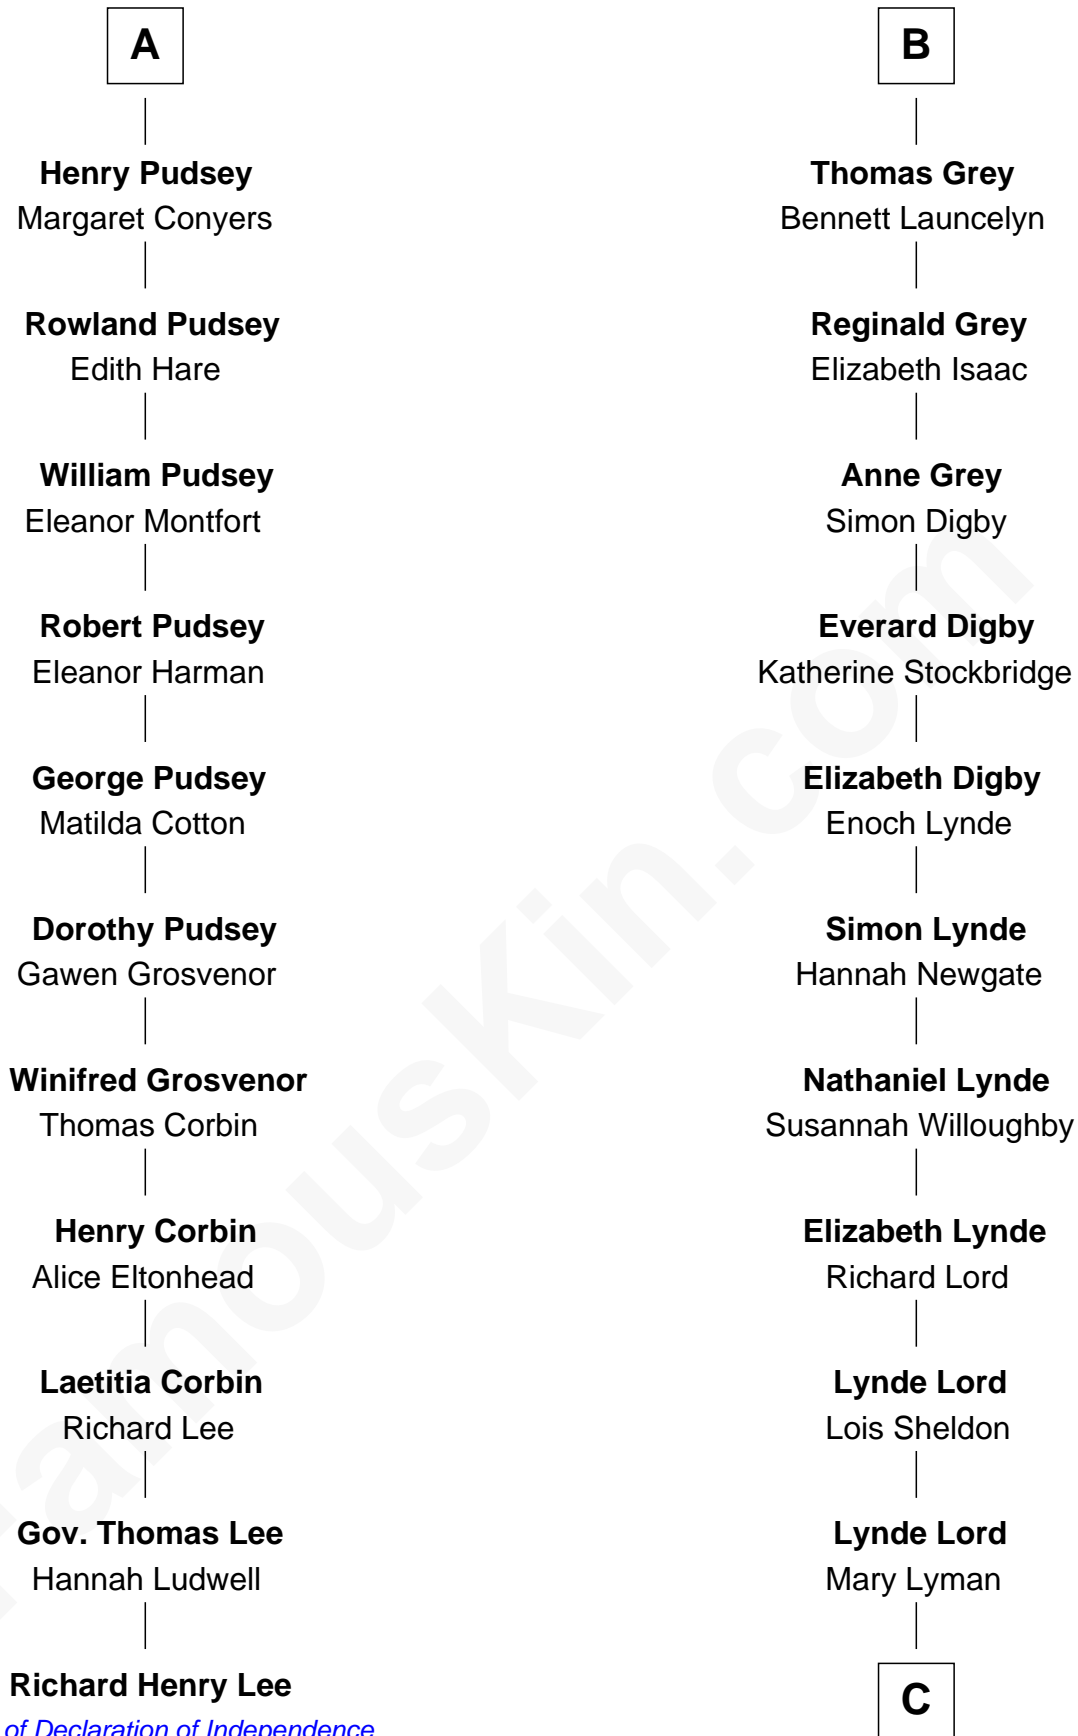

FamousKin.com

Relationship Chart of

Richard Henry Lee

Signer of the Declaration of Independence

17th cousin 4 times removed of

Henry Sturgis Morgan

Co-Founder of Morgan Stanley

C

Mary Sheldon Lord

John Pierpont

Juliet Pierpont

Junius Spencer Morgan

John Pierpont Morgan

Frances Louisa Tracy

John Pierpont Morgan

Jane Norton Grew