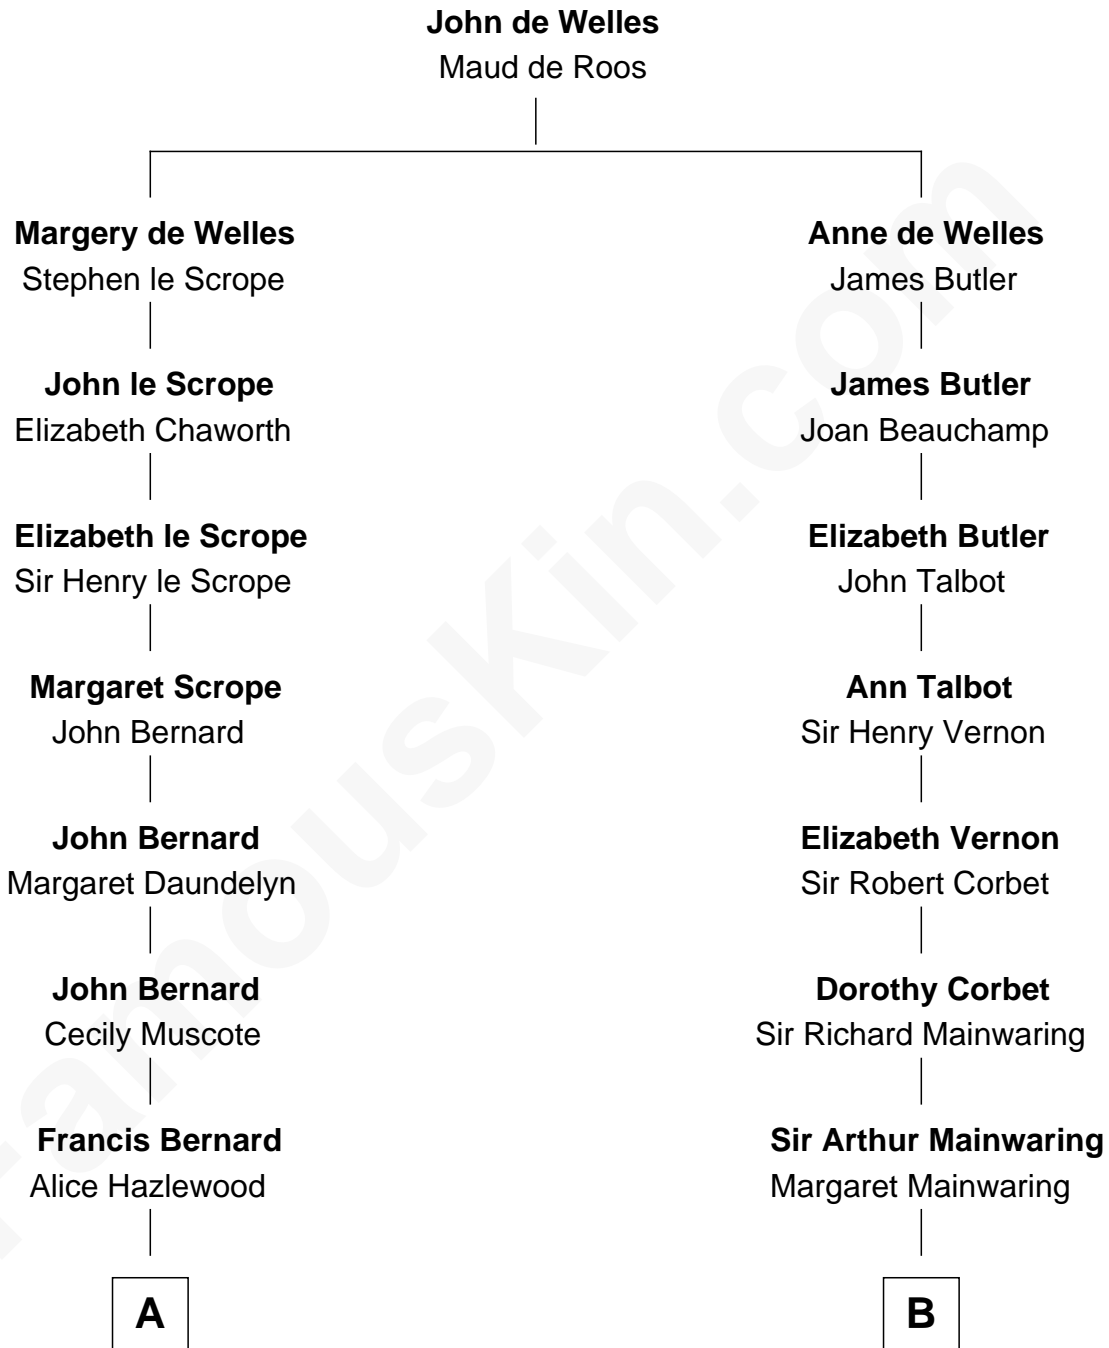

FamousKin.com

Relationship Chart of

Richard Henry Lee

Signer of the Declaration of Independence

12th cousin 6 times removed of

Henry Sturgis Morgan

Co-Founder of Morgan Stanley

C

John Pierpont Morgan

Jane Norton Grew

Henry Sturgis Morgan

Co-Founder of Morgan Stanley

FamousKin.com