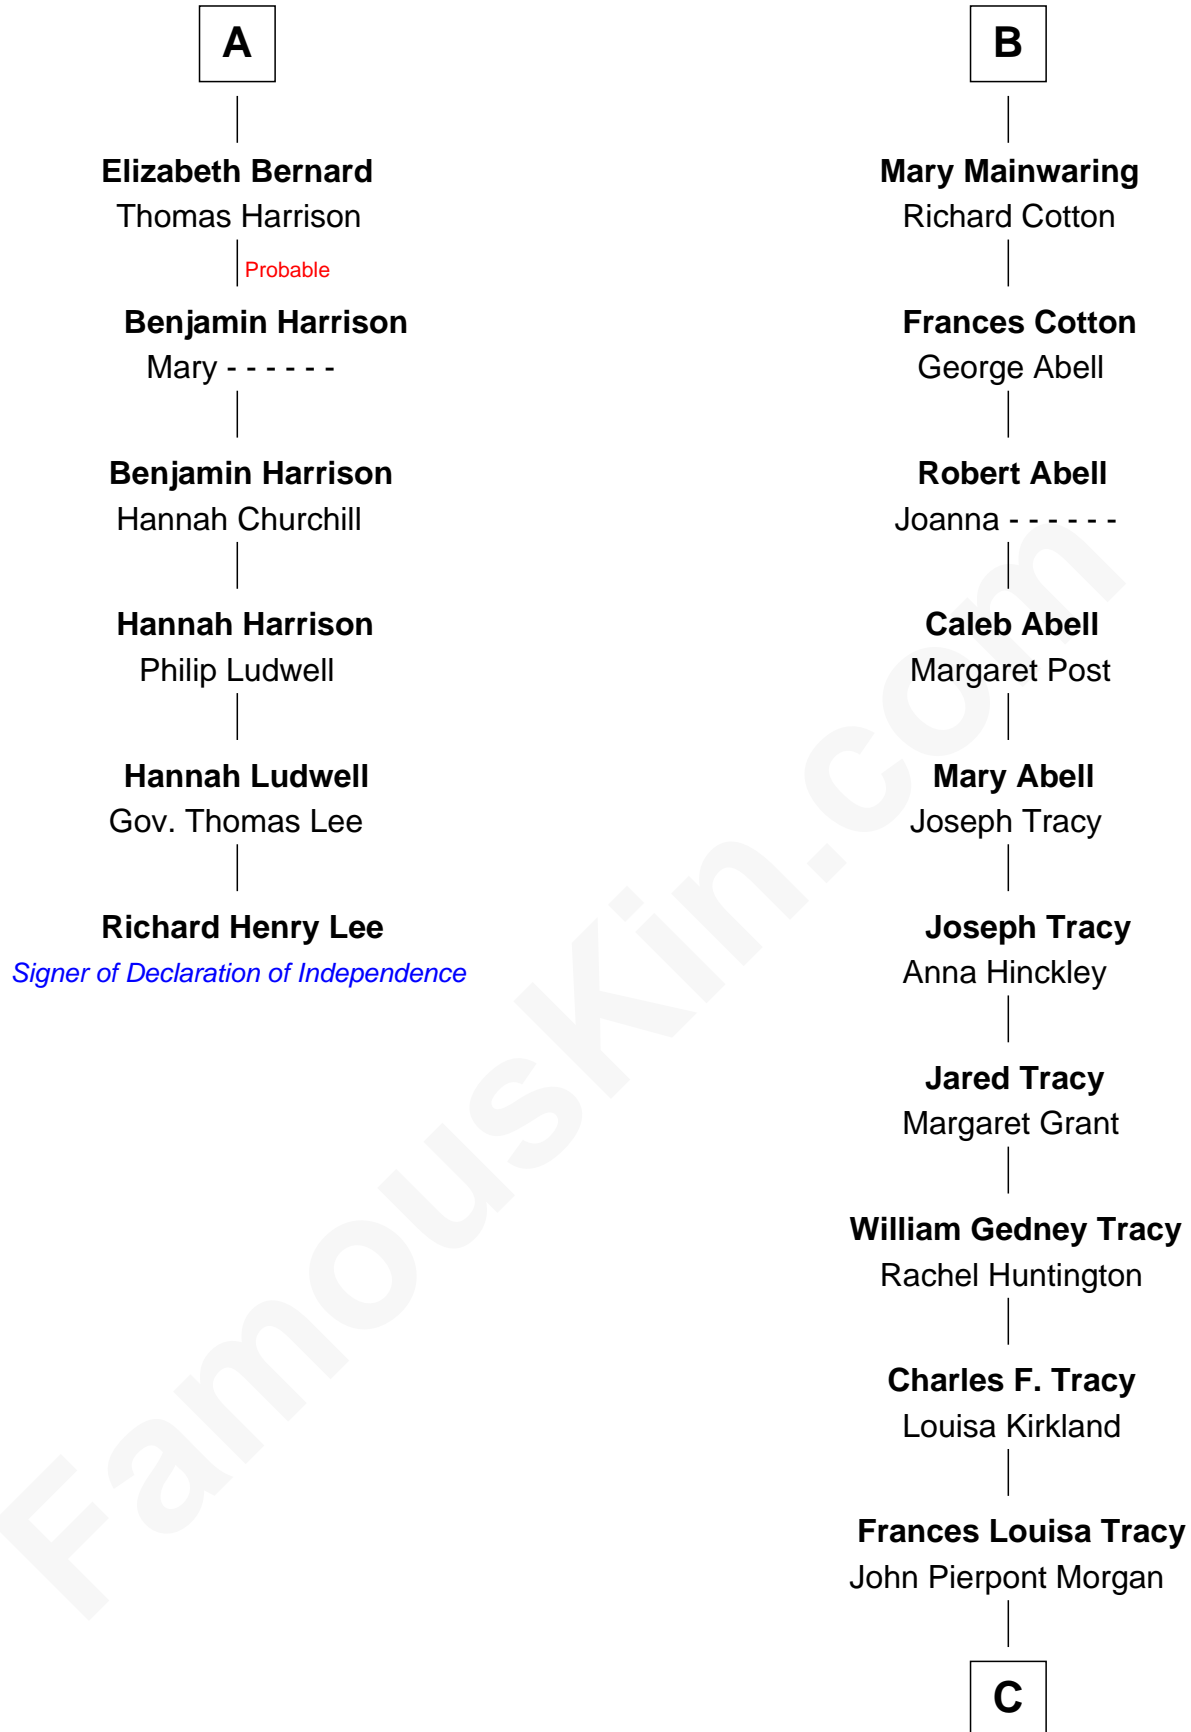

FamousKin.com

Relationship Chart of

Richard Henry Lee

Signer of the Declaration of Independence

12th cousin 6 times removed of

Henry Sturgis Morgan

Co-Founder of Morgan Stanley

C

John Pierpont Morgan

Jane Norton Grew

Henry Sturgis Morgan

Co-Founder of Morgan Stanley

FamousKin.com