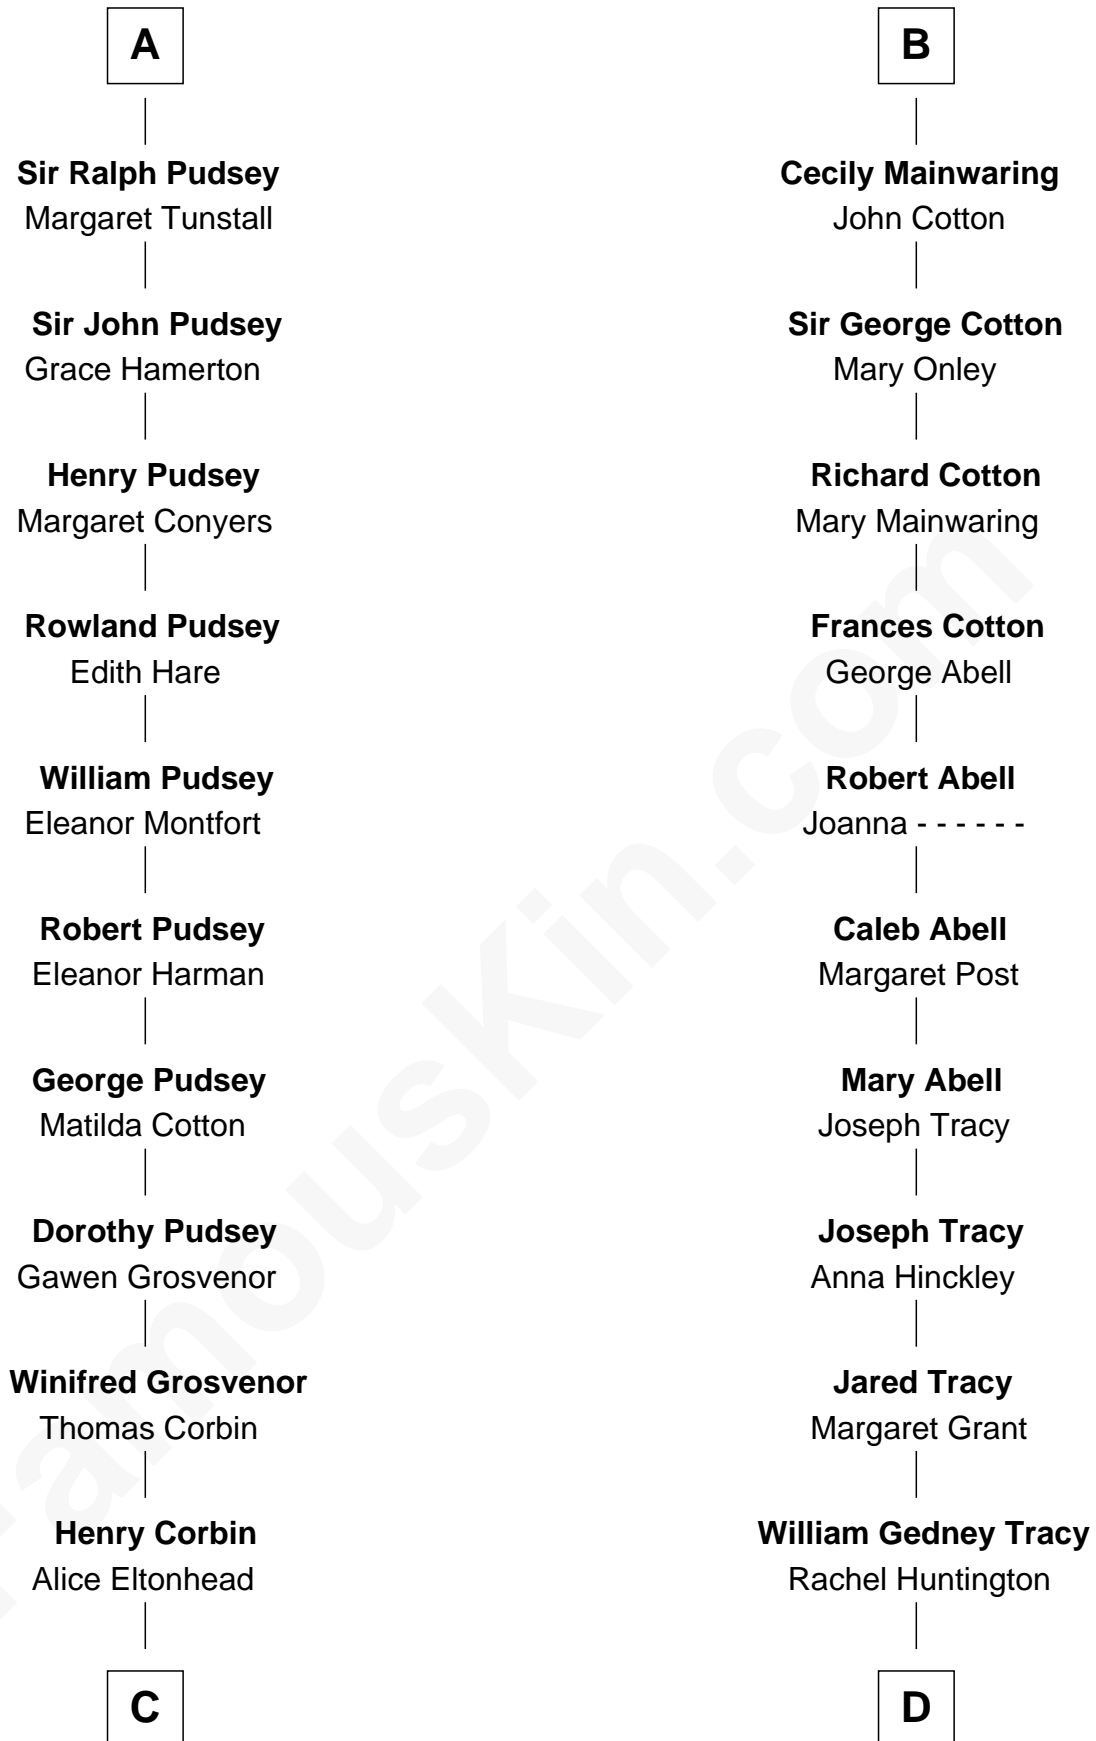

FamousKin.com

Relationship Chart of

Richard Henry Lee

Signer of the Declaration of Independence

19th cousin of

J.P. Morgan, Jr.

American Banker and Philanthropist

C

Laetitia Corbin

Richard Lee

Gov. Thomas Lee

Hannah Ludwell

Richard Henry Lee

Signer of Declaration of Independence

D

Charles F. Tracy