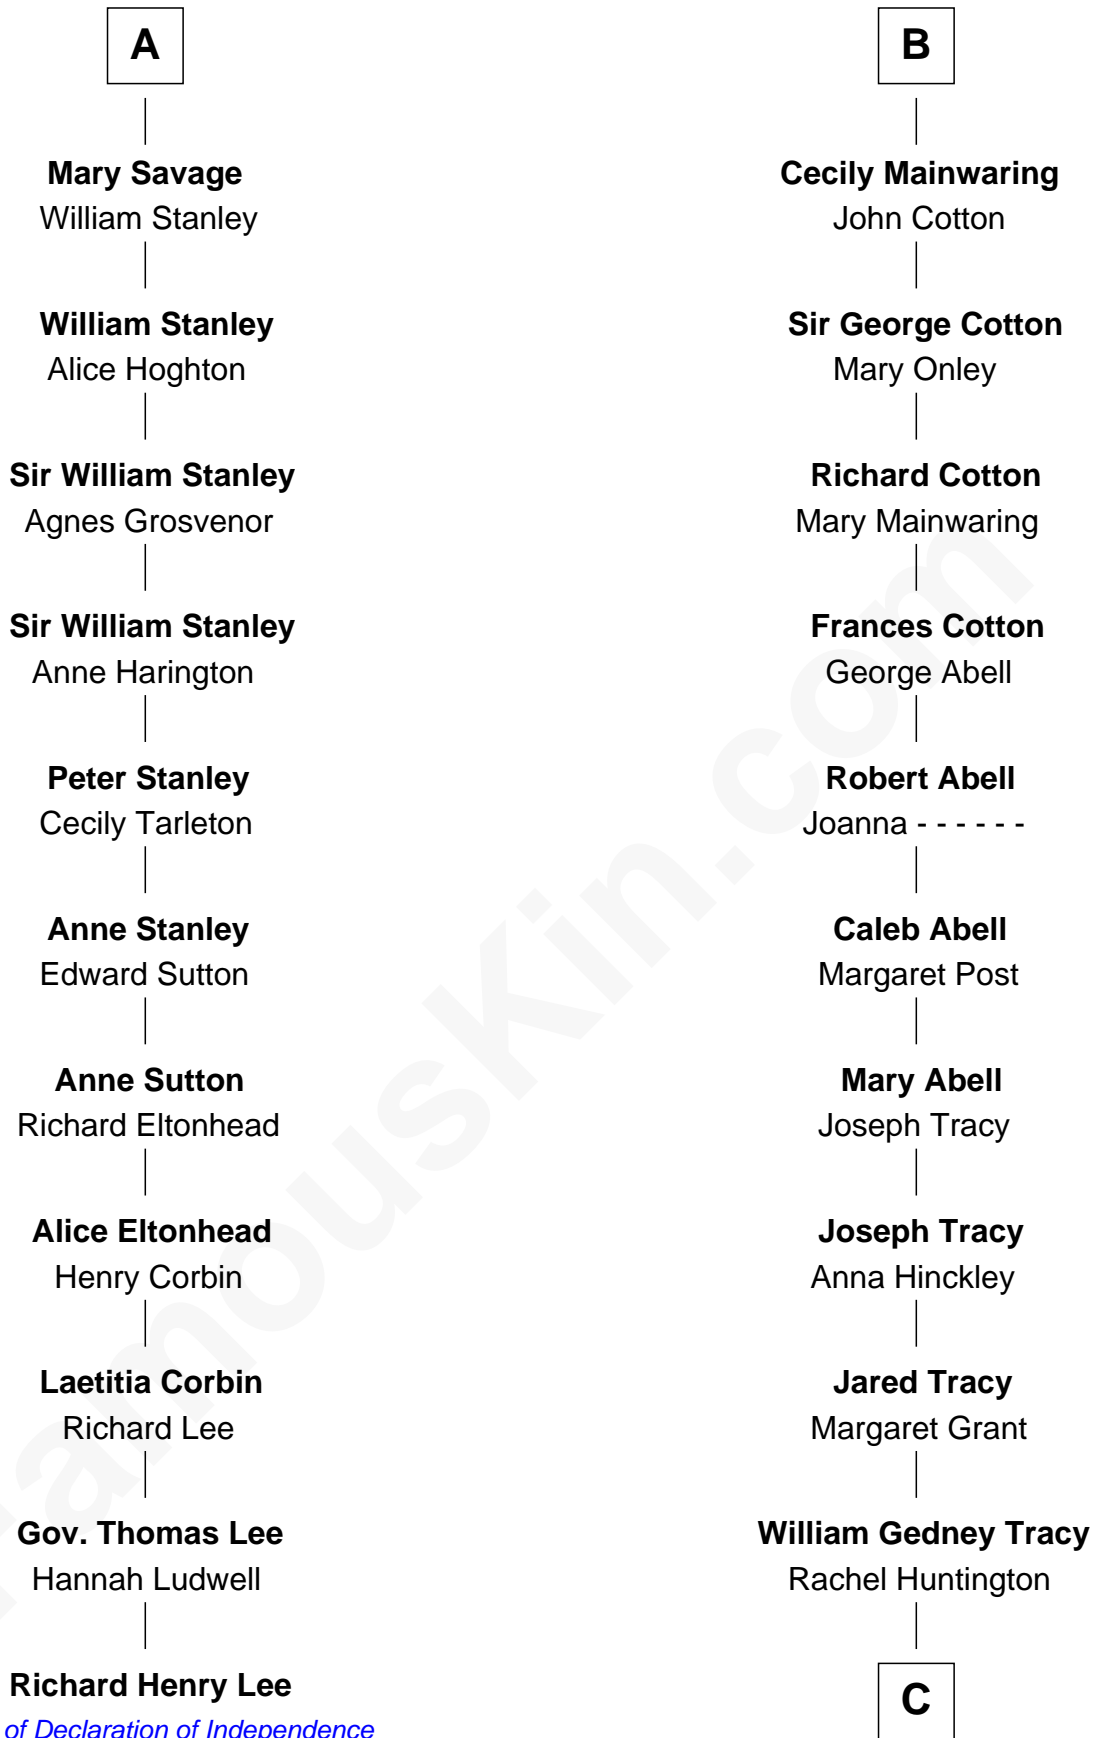

## Relationship Chart of

### Richard Henry Lee

*Signer of the Declaration of Independence*

17th cousin 2 times removed of

**J.P. Morgan, Jr.**

*American Banker and Philanthropist*

**C**

**Charles F. Tracy**

Louisa Kirkland

**Frances Louisa Tracy**

John Pierpont Morgan

**J.P. Morgan, Jr.**

*American Banker and Philanthropist*

FamousKin.com