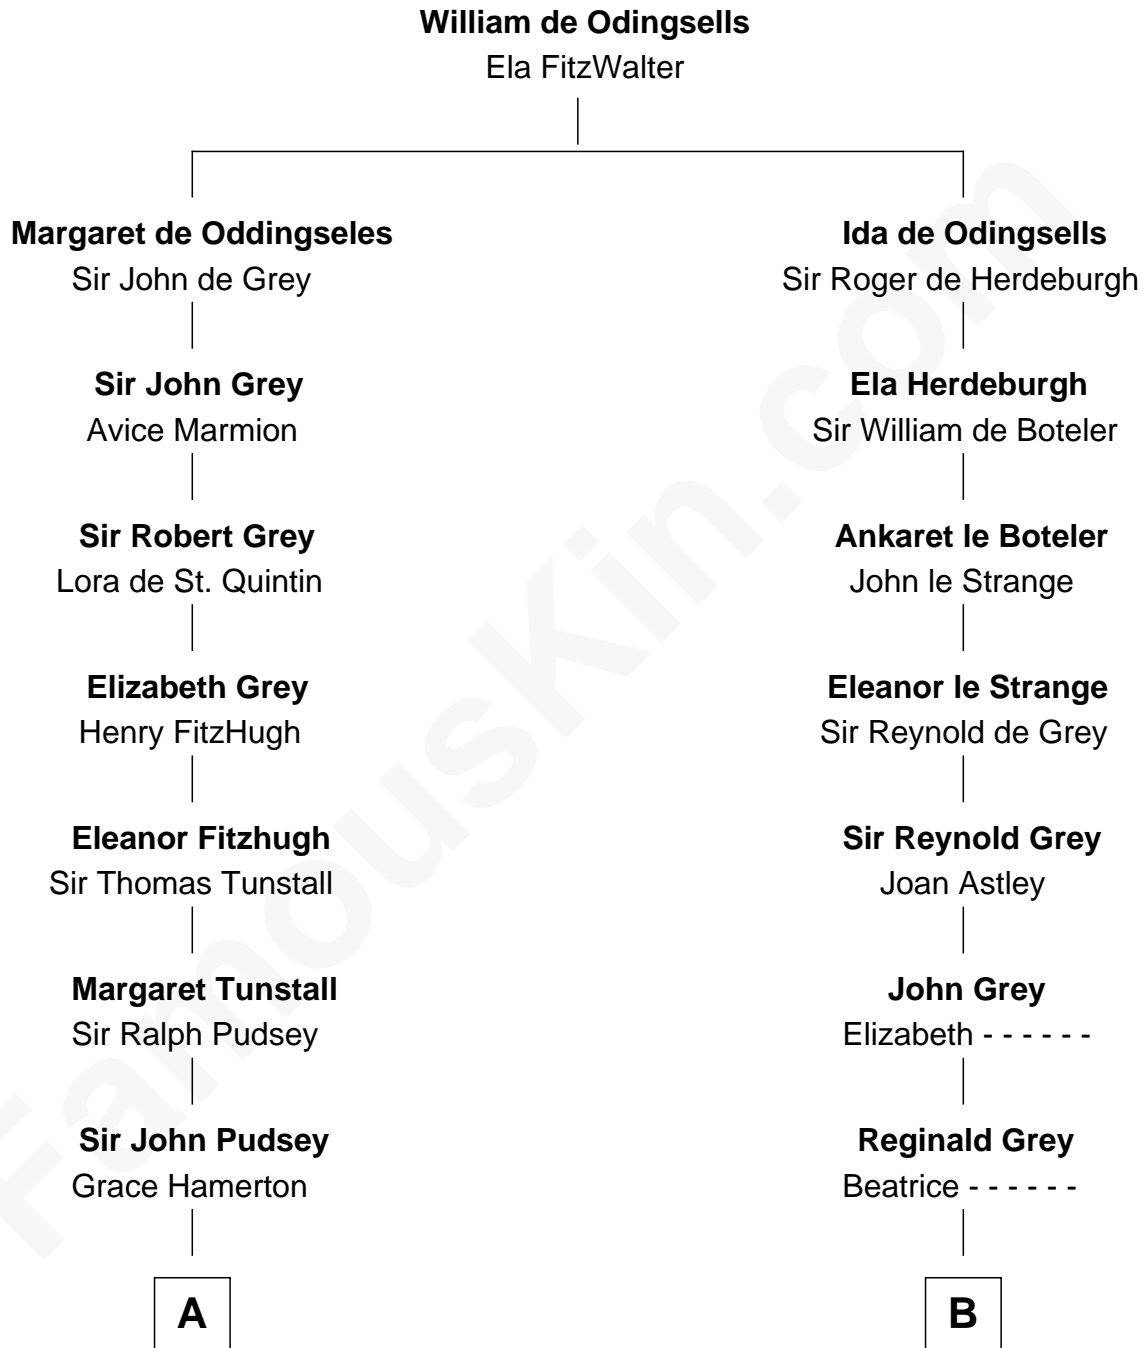

FamousKin.com

Relationship Chart of

Richard Henry Lee

Signer of the Declaration of Independence

17th cousin 3 times removed of

J.P. Morgan, Jr.

American Banker and Philanthropist

C

—
Mary Sheldon Lord

John Pierpont

—
Juliet Pierpont

Junius Spencer Morgan

—
John Pierpont Morgan

Frances Louisa Tracy

—
J.P. Morgan, Jr.

American Banker and Philanthropist