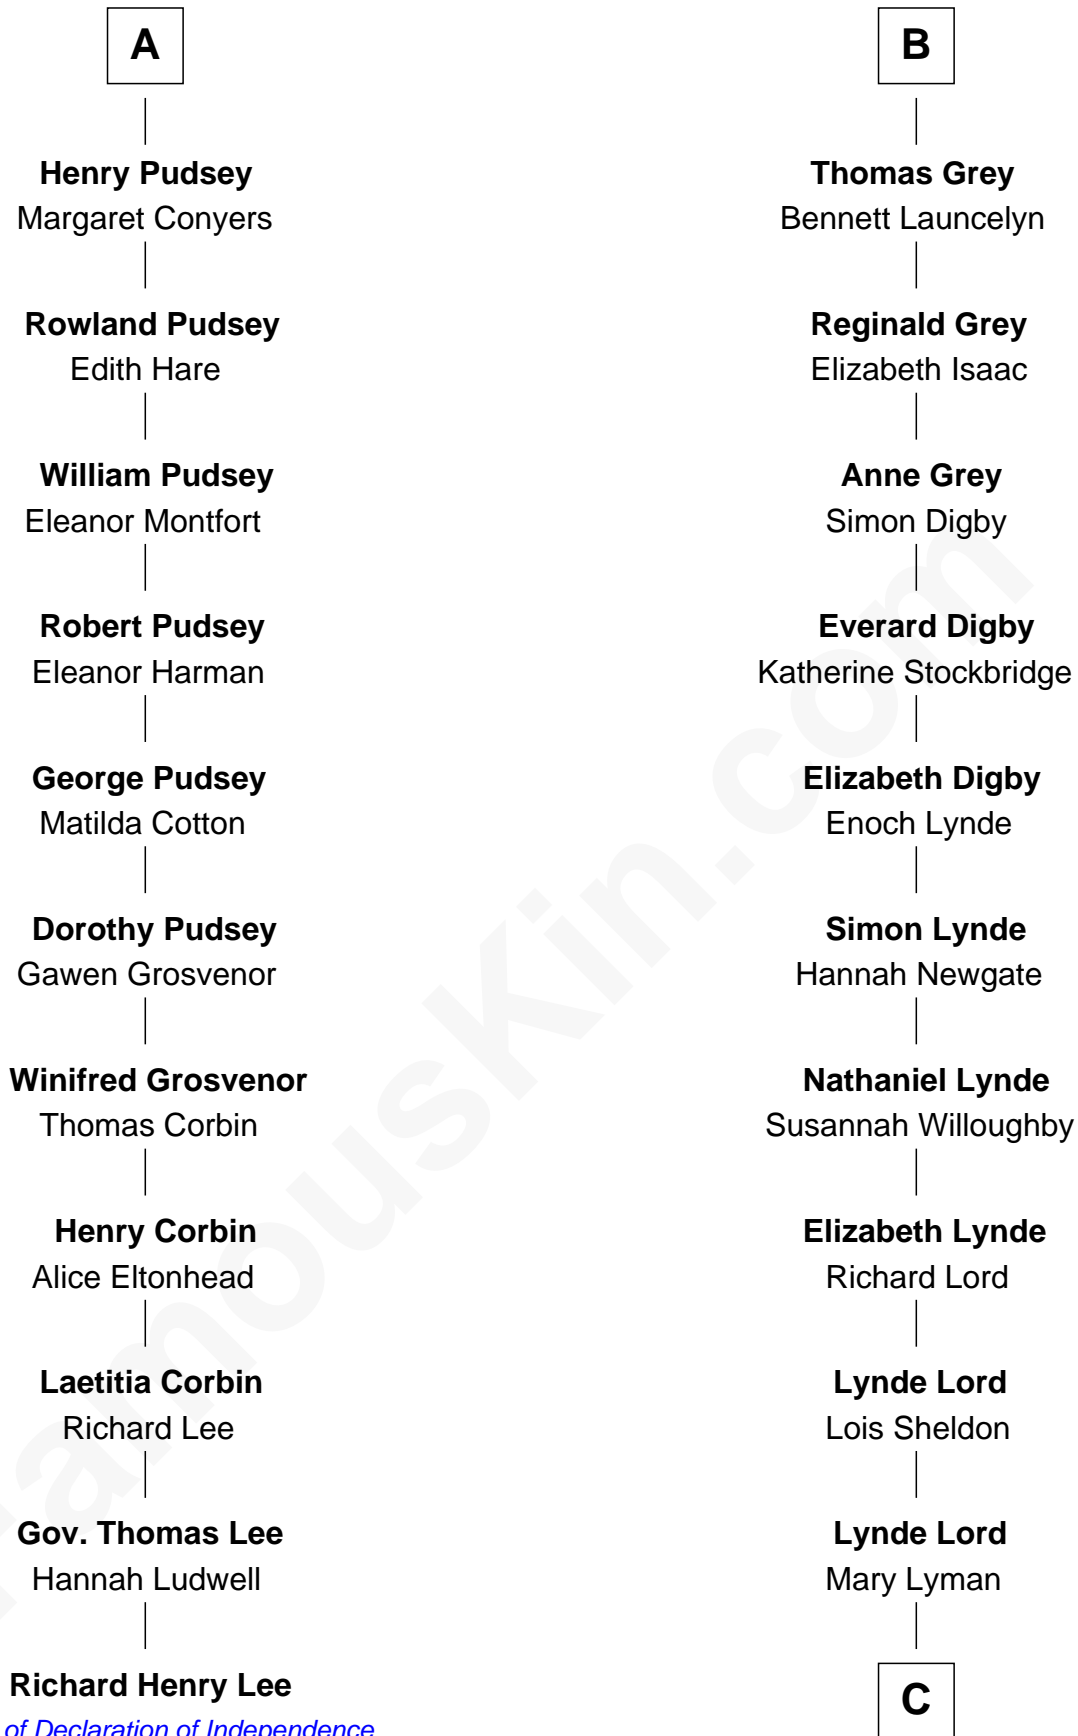

FamousKin.com

Relationship Chart of

Richard Henry Lee

Signer of the Declaration of Independence

17th cousin 3 times removed of

J.P. Morgan, Jr.

American Banker and Philanthropist

C

—
Mary Sheldon Lord

John Pierpont

—
Juliet Pierpont

Junius Spencer Morgan

—
John Pierpont Morgan

Frances Louisa Tracy

—
J.P. Morgan, Jr.

American Banker and Philanthropist