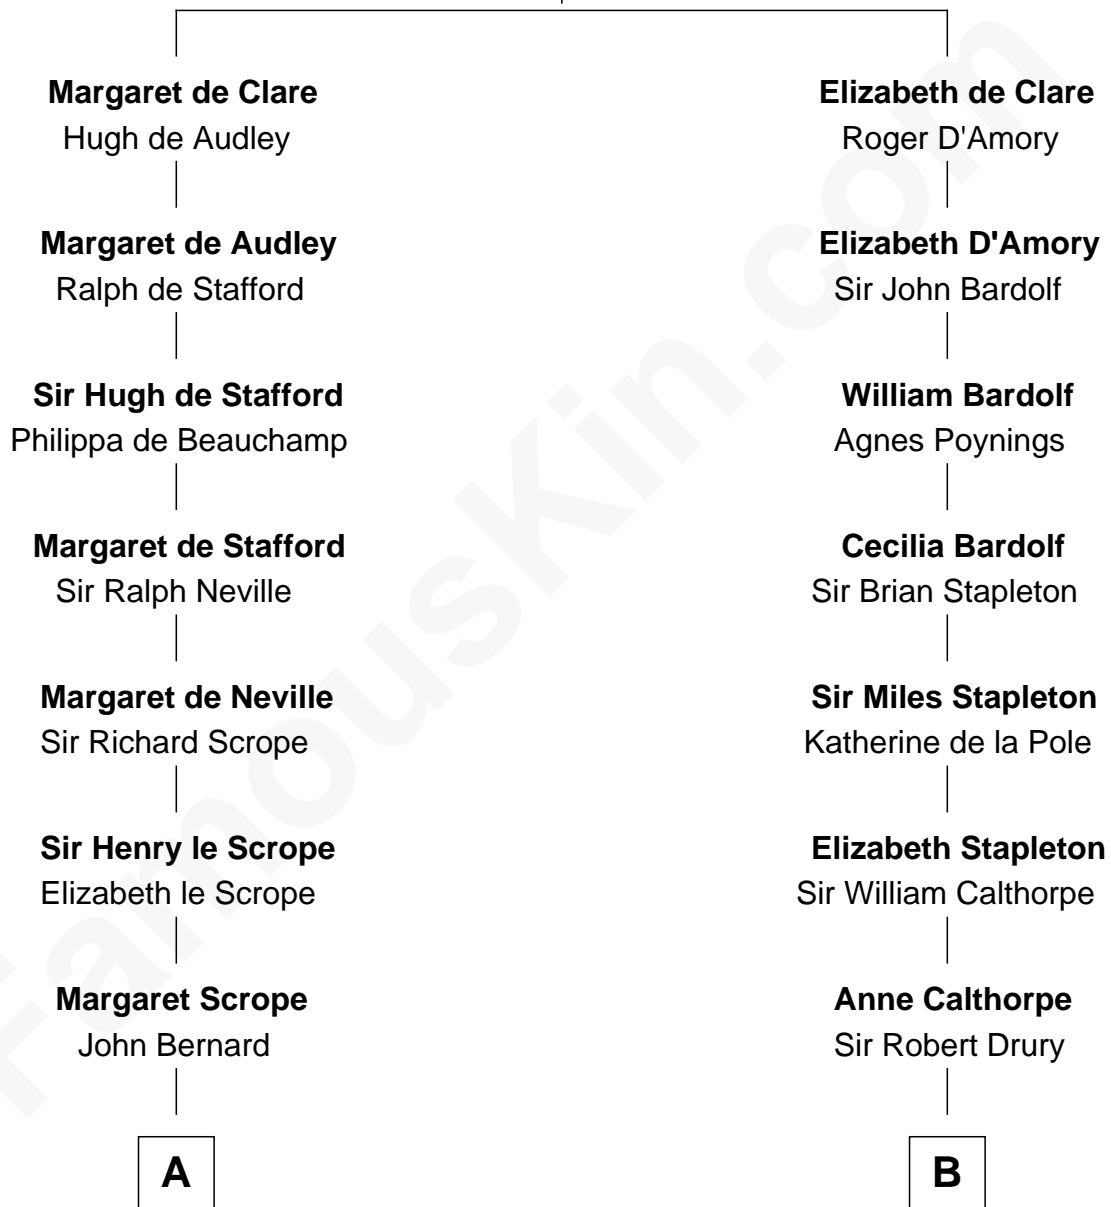

## Relationship Chart of

### Richard Henry Lee

*Signer of the Declaration of Independence*

15th cousin 1 time removed of

**Charles Carnan Ridgely**  
*15th Governor of Maryland*

**Sir Gilbert de Clare**

Joan of Acre

**A**

**John Bernard**  
Margaret Daundelyn

**John Bernard**  
Cecily Muscote

**Francis Bernard**  
Alice Hazlewood

**Elizabeth Bernard**  
Thomas Harrison

Probable

**Benjamin Harrison**  
Mary - - - - -

**Benjamin Harrison**  
Hannah Churchill

**Hannah Harrison**  
Philip Ludwell