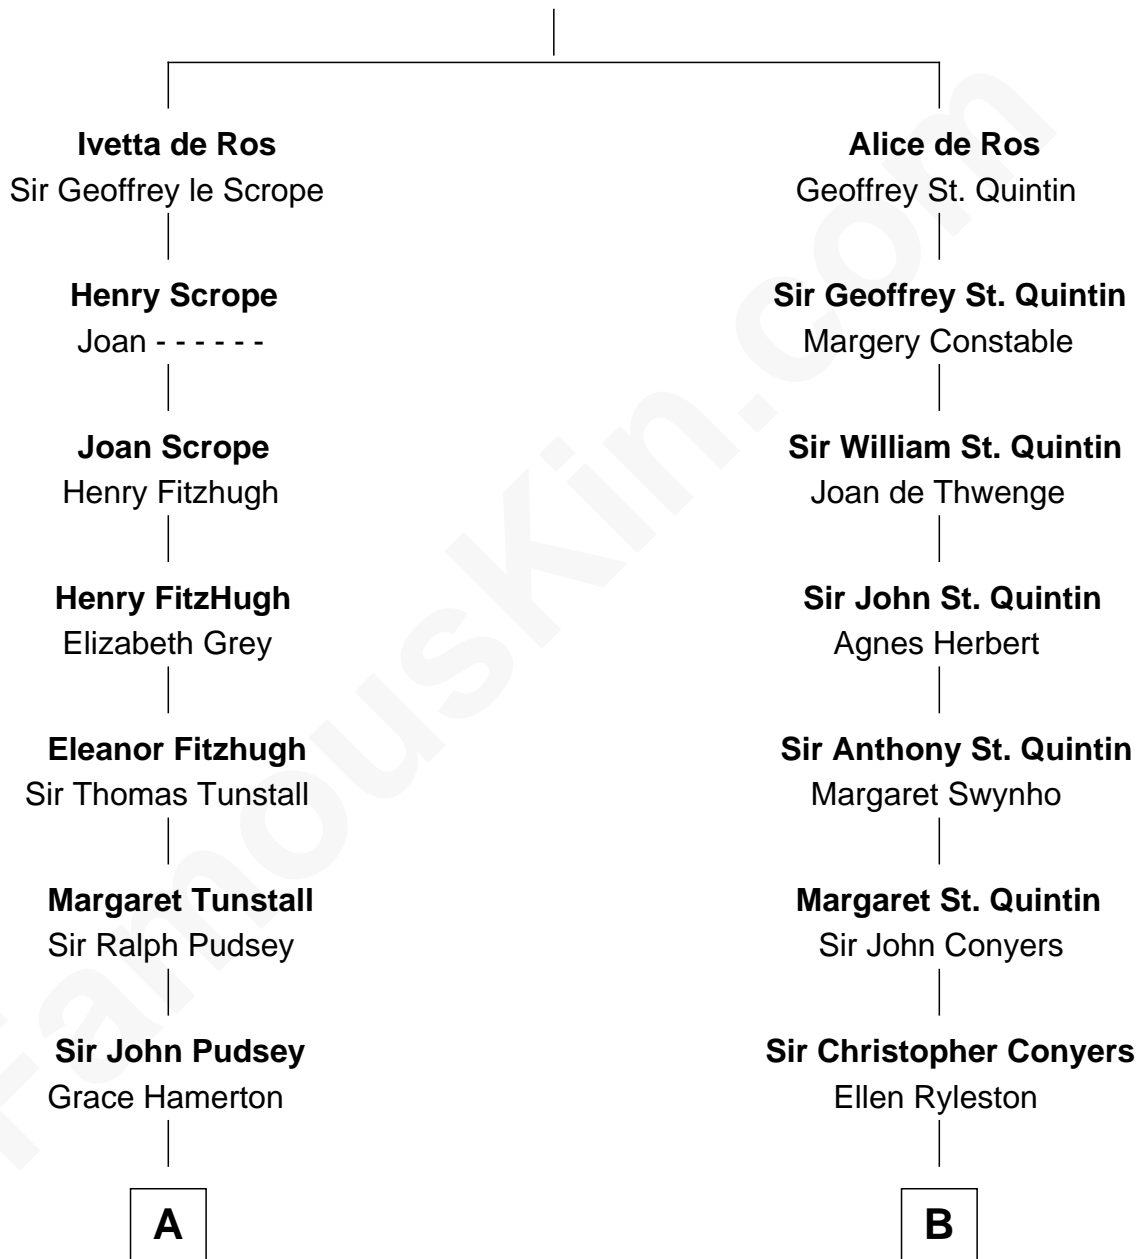

FamousKin.com

Relationship Chart of

Richard Henry Lee

Signer of the Declaration of Independence

17th cousin 3 times removed of

Georgia O'Keeffe
American Artist

Sir William de Ros
Eustache Fitz Ralph

C

Charles Wyckoff

Alletta Maria Field

Isabella Wyckoff

George Victor Totto

Ida Ten Eyck Totto

Francis Calyxtus O'Keeffe

Georgia O'Keeffe

American Artist