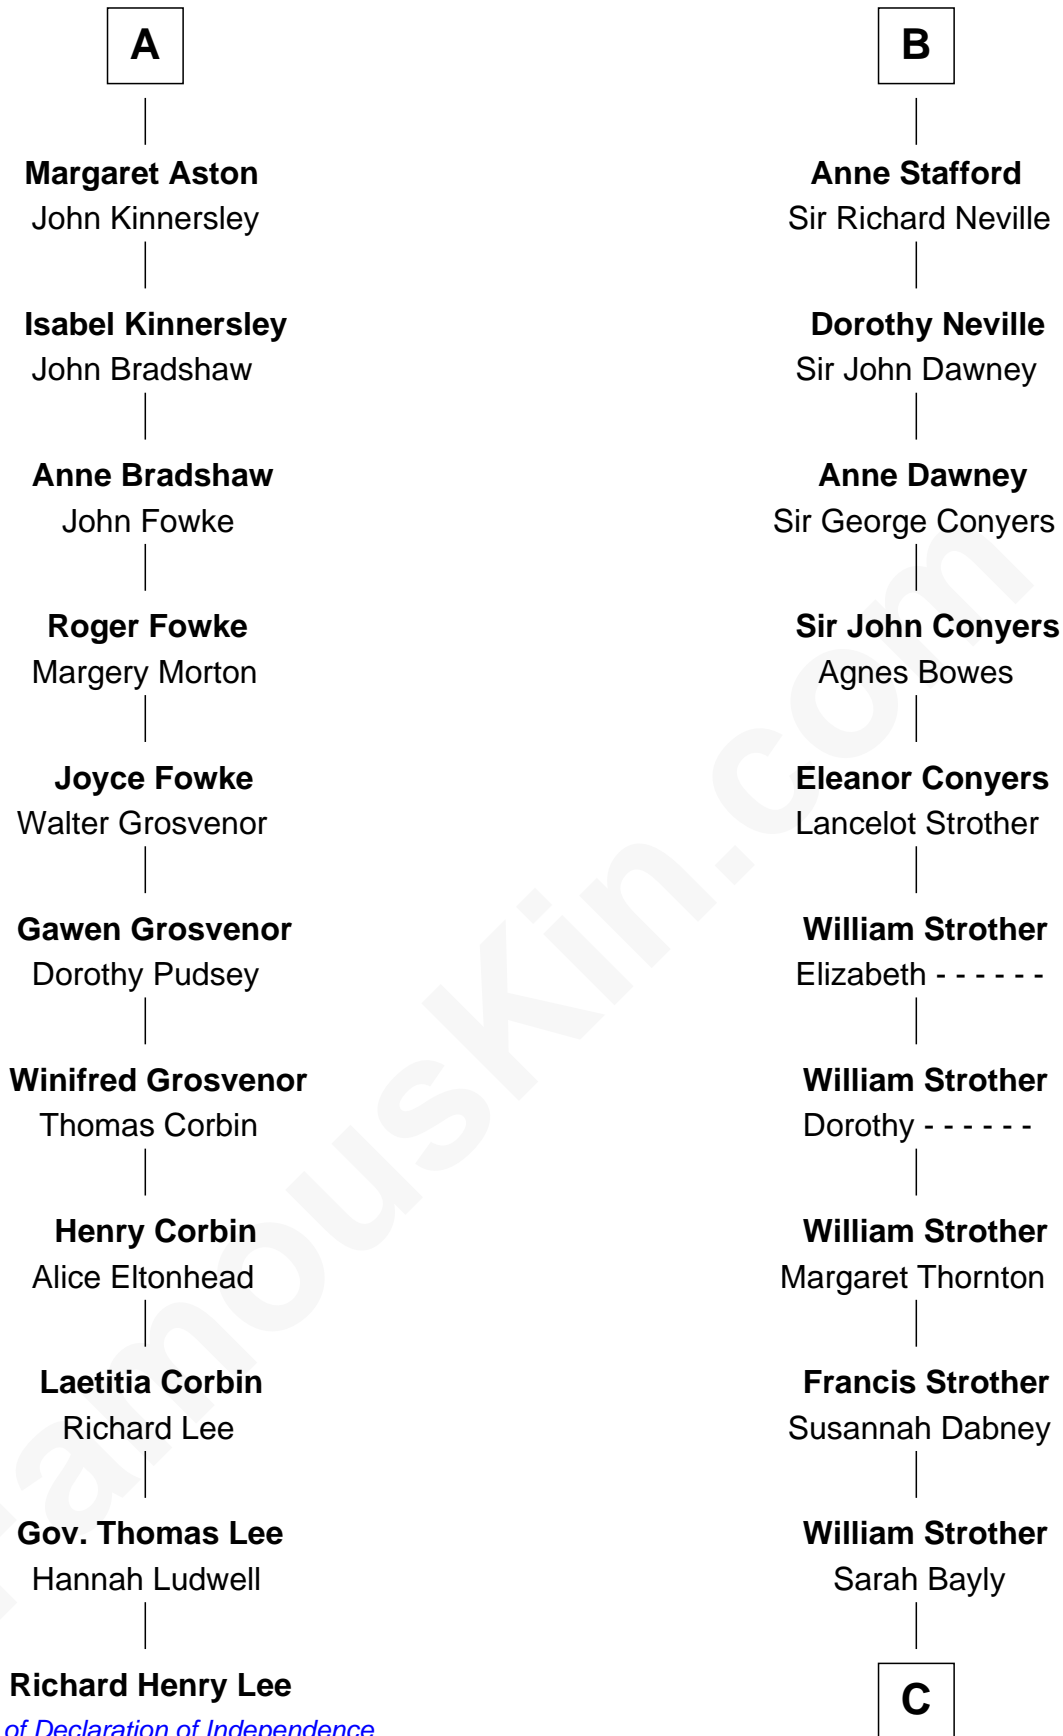

FamousKin.com

Relationship Chart of

Richard Henry Lee

Signer of the Declaration of Independence

17th cousin 1 time removed of

Zachary Taylor
12th U.S. President

John de Botetourte
Maud FitzThomas

C

|
Sarah Dabney Strother

Col. Richard Taylor

|
Zachary Taylor

12th U.S. President

FamousKin.com