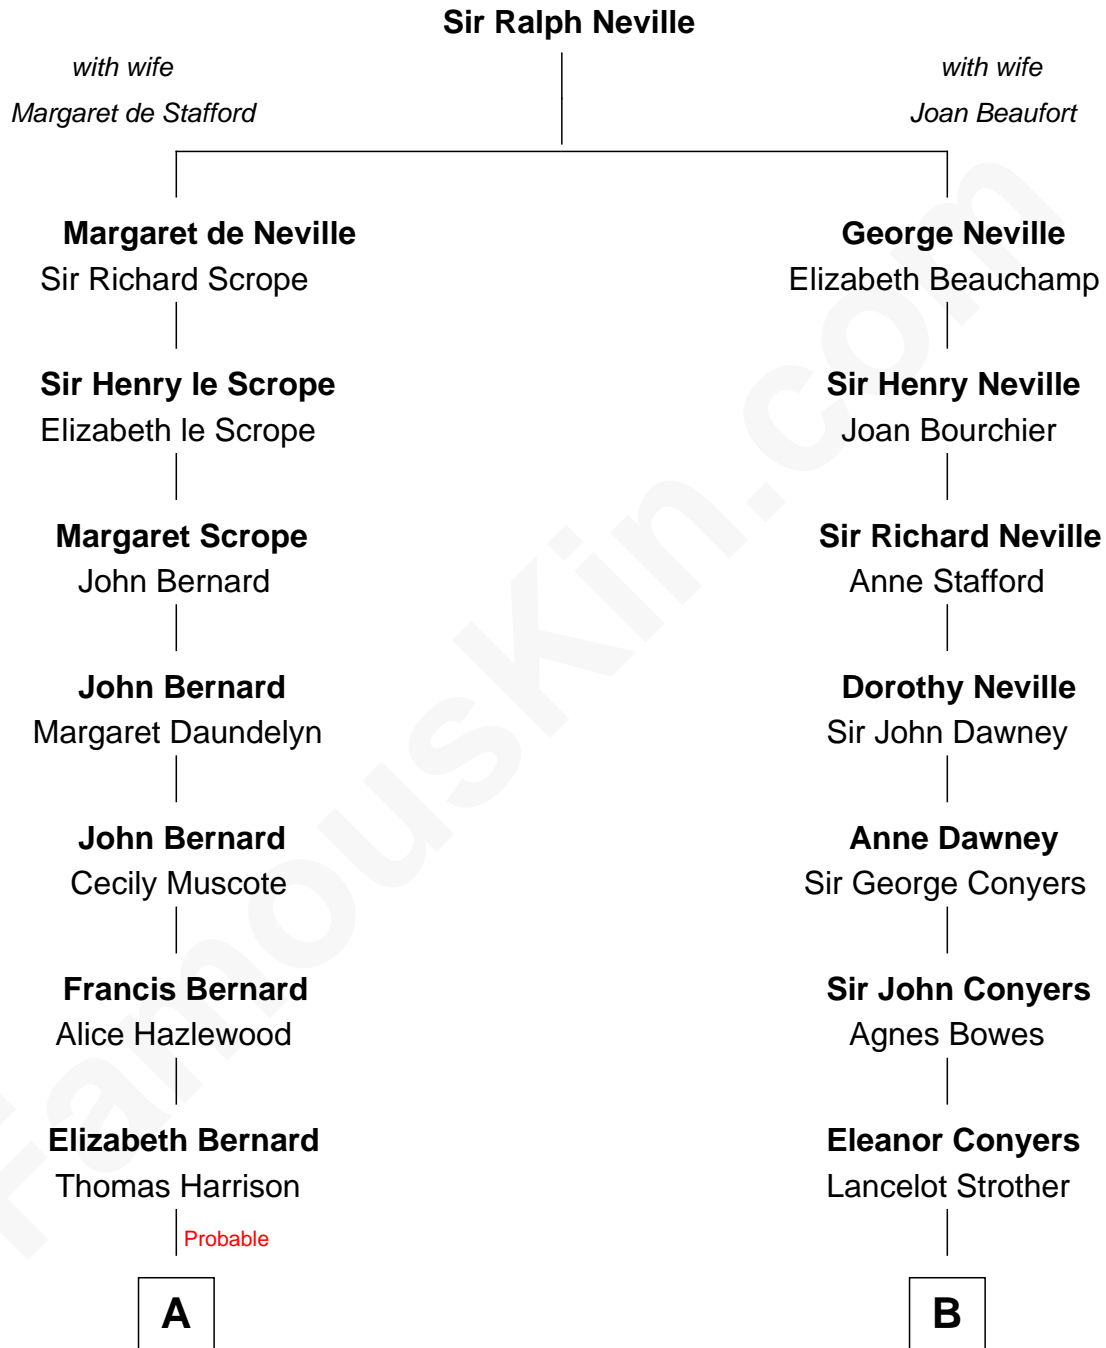

FamousKin.com

Relationship Chart of

Richard Henry Lee

Signer of the Declaration of Independence

11th cousin 2 times removed of

Zachary Taylor
12th U.S. President

A

Benjamin Harrison

Mary - - - - -

Benjamin Harrison

Hannah Churchill

Hannah Harrison

Philip Ludwell

Hannah Ludwell

Gov. Thomas Lee

Richard Henry Lee