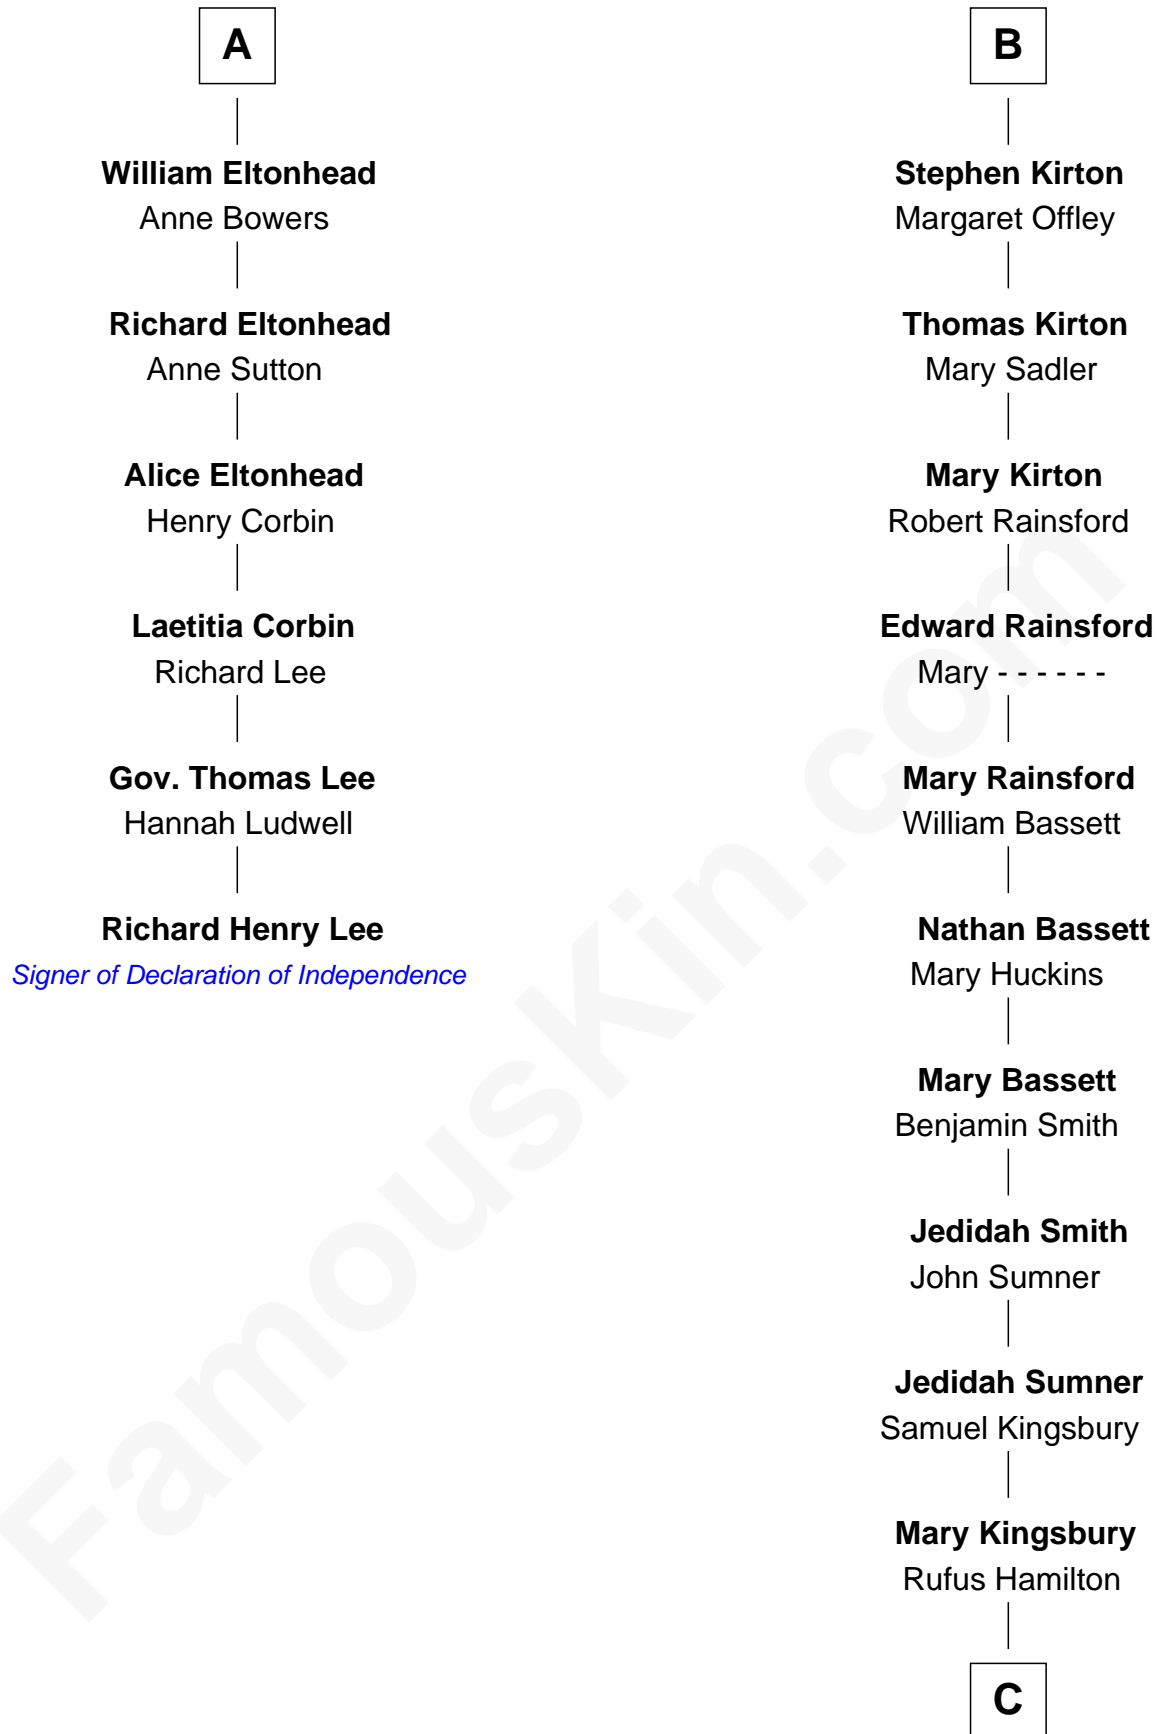

FamousKin.com

Relationship Chart of

Richard Henry Lee

Signer of the Declaration of Independence

12th cousin 9 times removed of

Thomas J. Watson, Jr.
President and CEO of I.B.M.

C

Mary Hamilton

Dr. Oliver Kittredge

Oliver Kittredge

Julia Ann Estabrook

Arthur Melville Kittredge

Mary Jeannette Broadwell

Mary Jeannette Kittredge

Thomas John Watson

Thomas J. Watson, Jr.