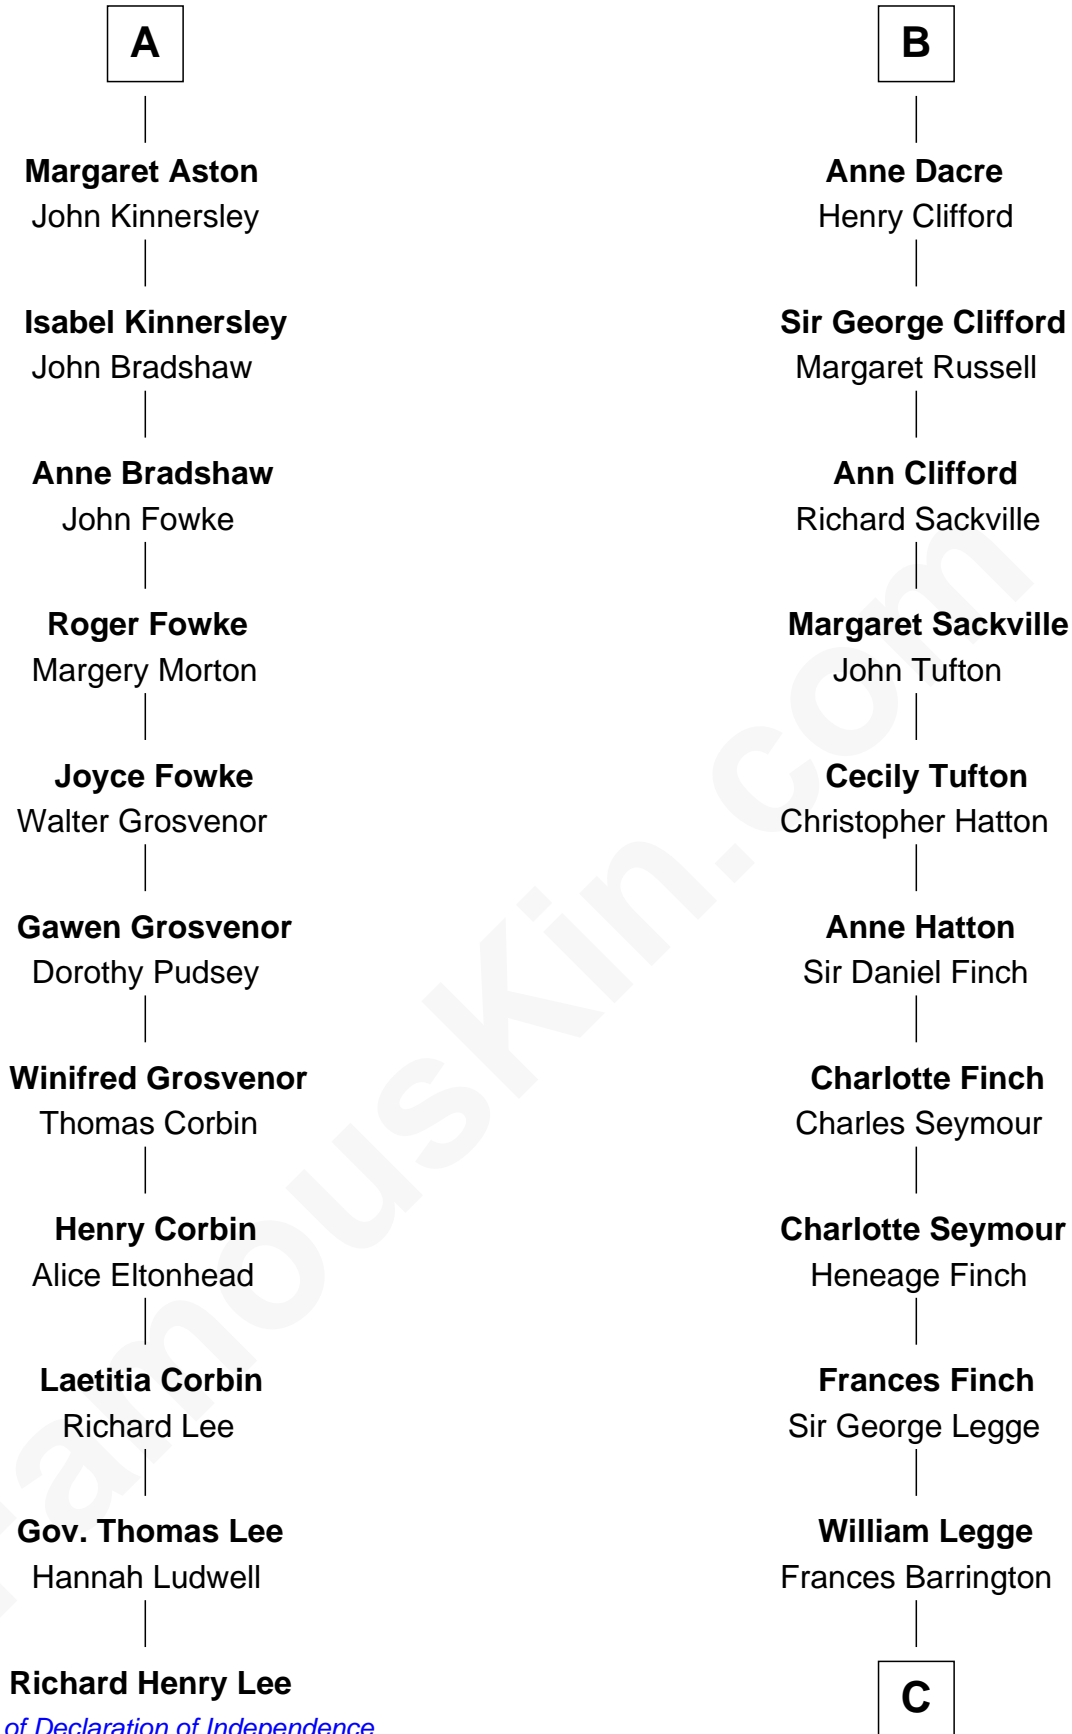

## Relationship Chart of

### Richard Henry Lee

Signer of the Declaration of Independence

17th cousin 4 times removed of

### Kit Harington

TV Actor - "Game of Thrones"

C

**Edward Henry Legge**

Cordelia Twysden Molesworth

**Lois Marjorie Legge**

Ernest Wriothlesley Denny

**Lavender Cecilia Denny**