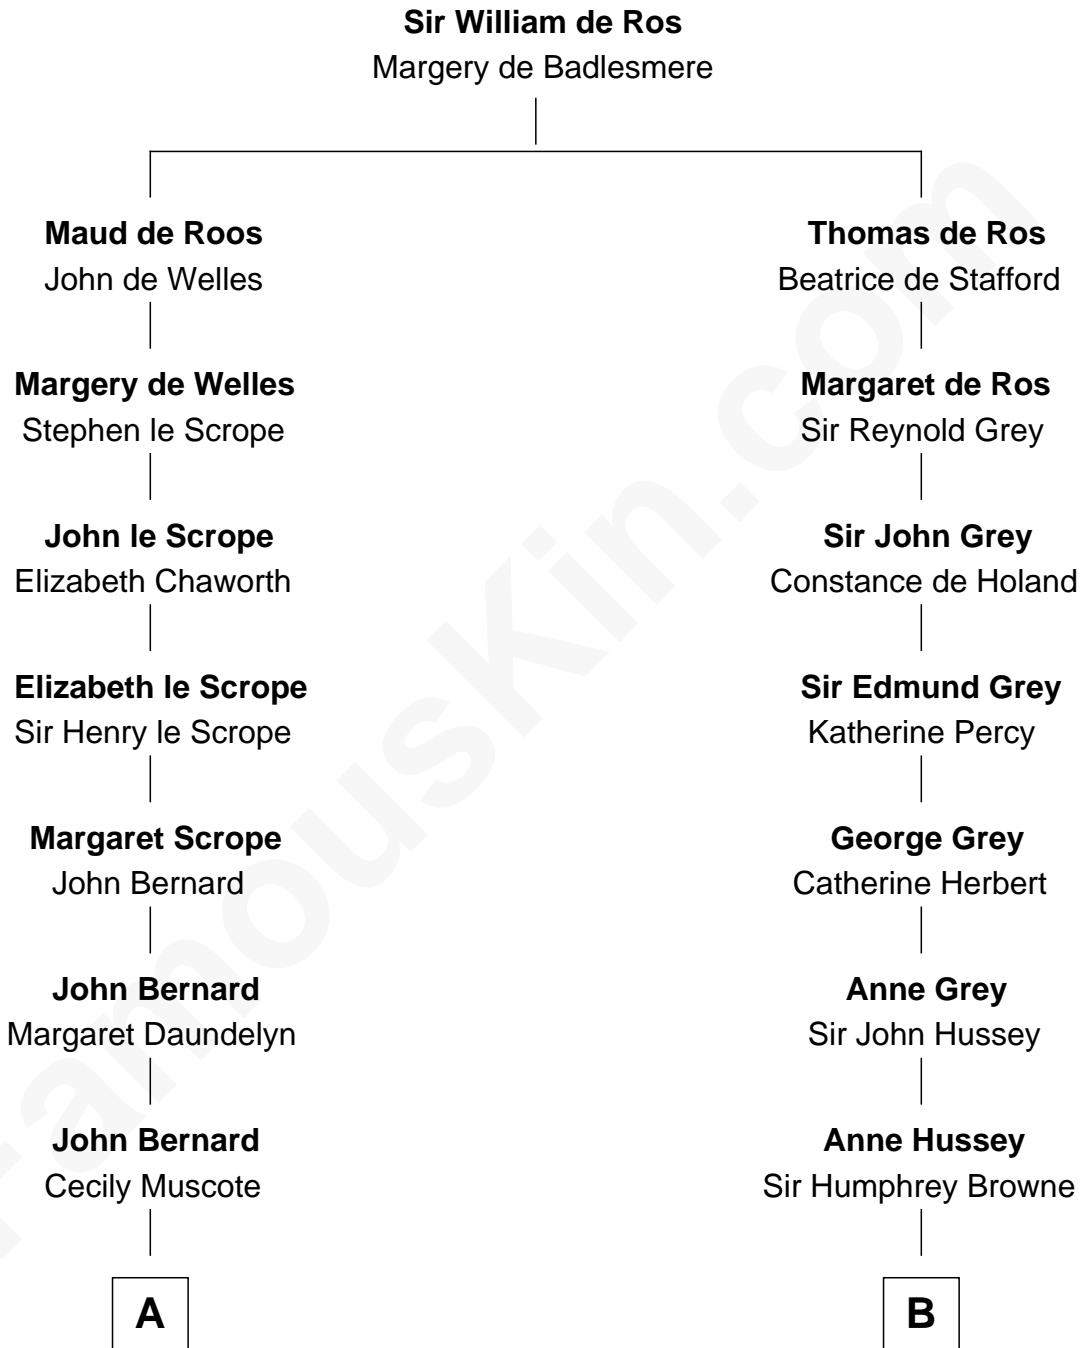

FamousKin.com

Relationship Chart of

Richard Henry Lee

Signer of the Declaration of Independence

13th cousin 7 times removed of

Kit Harington

TV Actor - "Game of Thrones"

C

Lois Marjorie Legge
Ernest Wriothesley Denny

Lavender Cecilia Denny
John Charles Dundas Harington

Sir David Richard Harington
Deborah Jane Catesby

Kit Harington

TV Actor - "Game of Thrones"