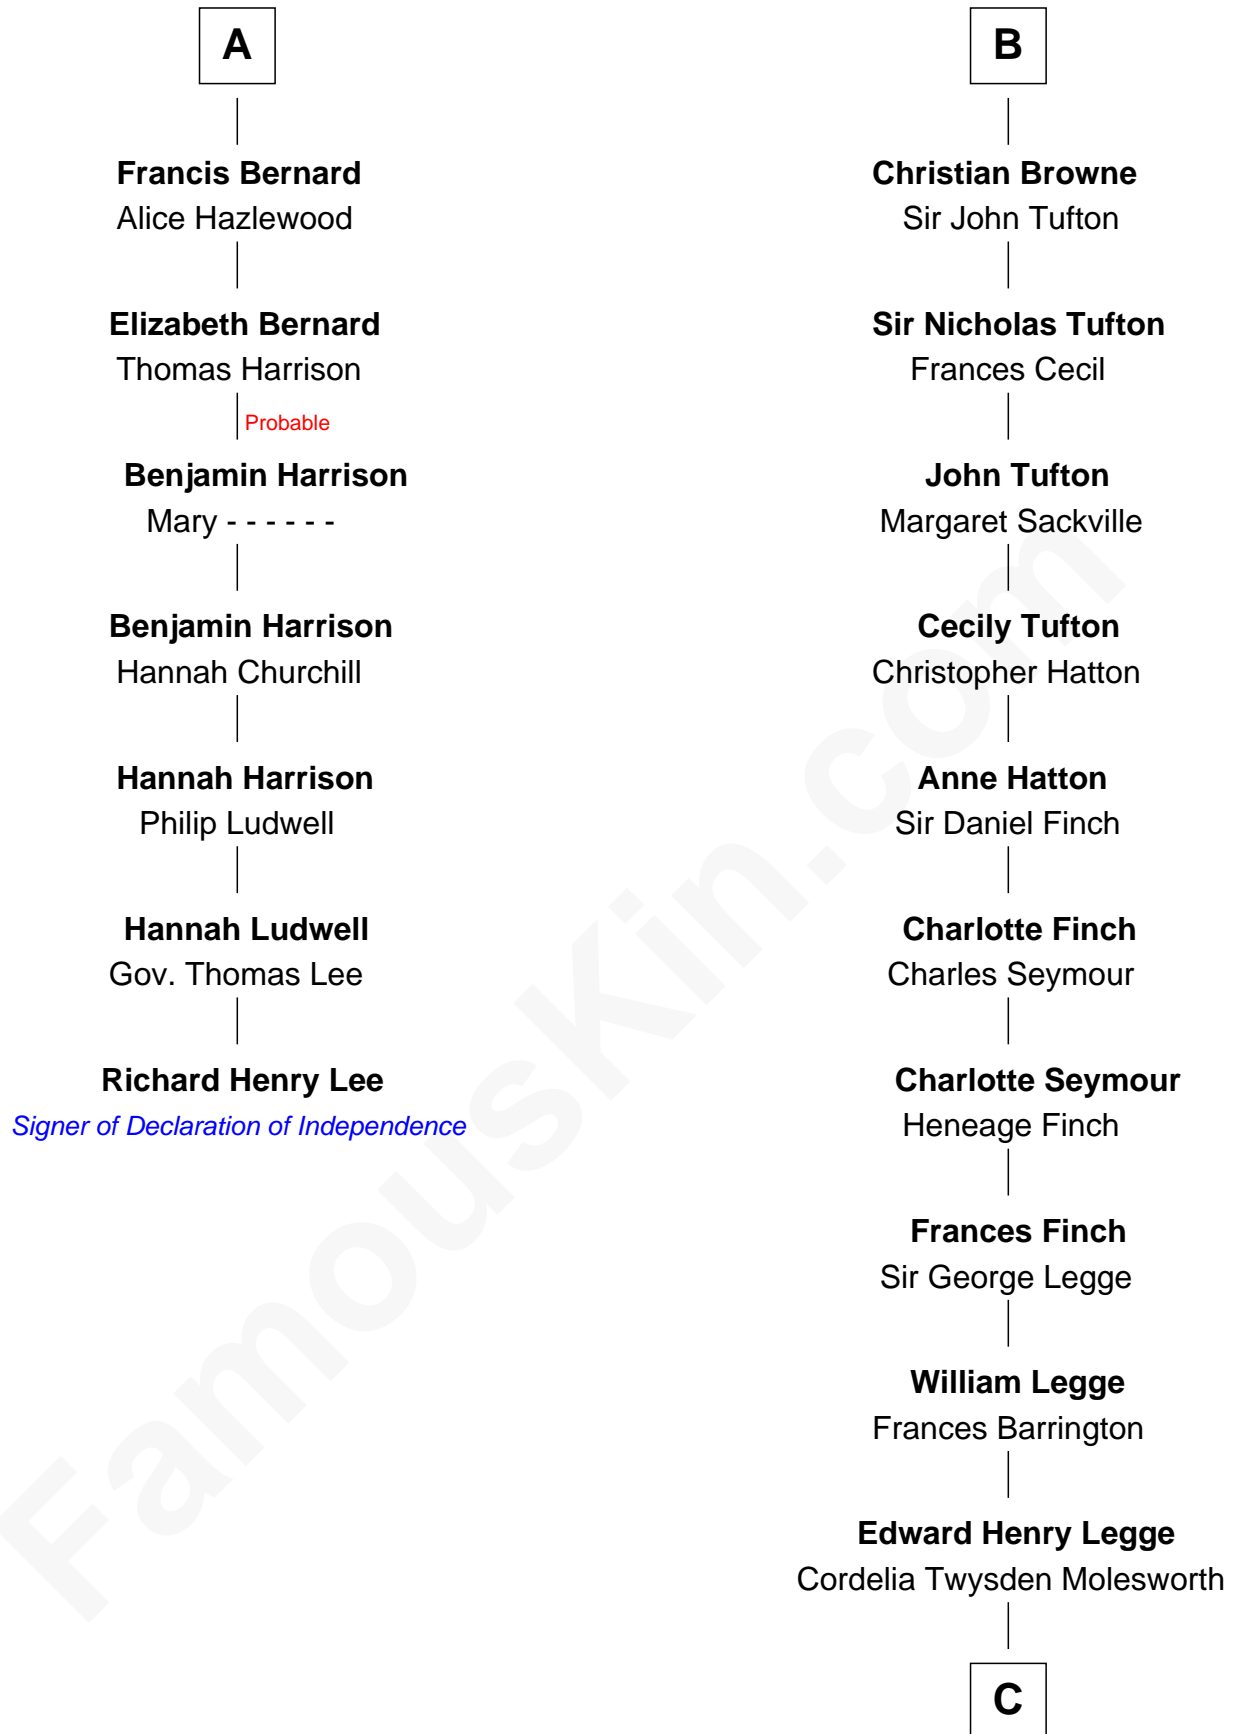

FamousKin.com

Relationship Chart of

Richard Henry Lee

Signer of the Declaration of Independence

13th cousin 7 times removed of

Kit Harington

TV Actor - "Game of Thrones"

C

Lois Marjorie Legge
Ernest Wriothesley Denny

Lavender Cecilia Denny
John Charles Dundas Harington

Sir David Richard Harington
Deborah Jane Catesby

Kit Harington

TV Actor - "Game of Thrones"