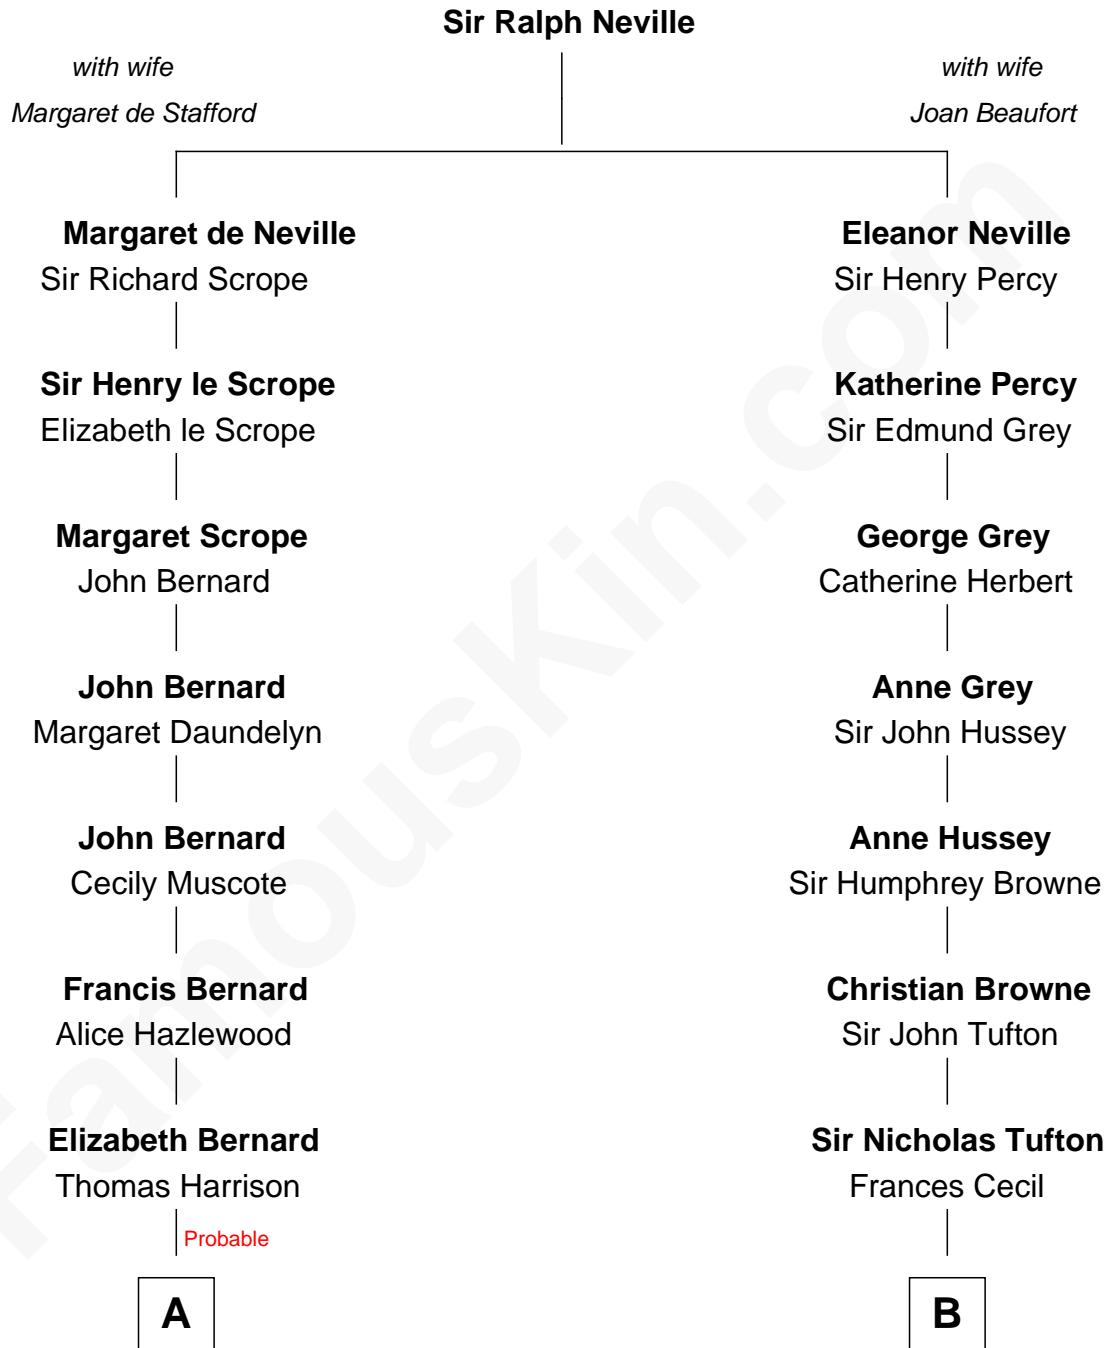

FamousKin.com

Relationship Chart of

Richard Henry Lee

Signer of the Declaration of Independence

11th cousin 7 times removed of

Kit Harington

TV Actor - "Game of Thrones"