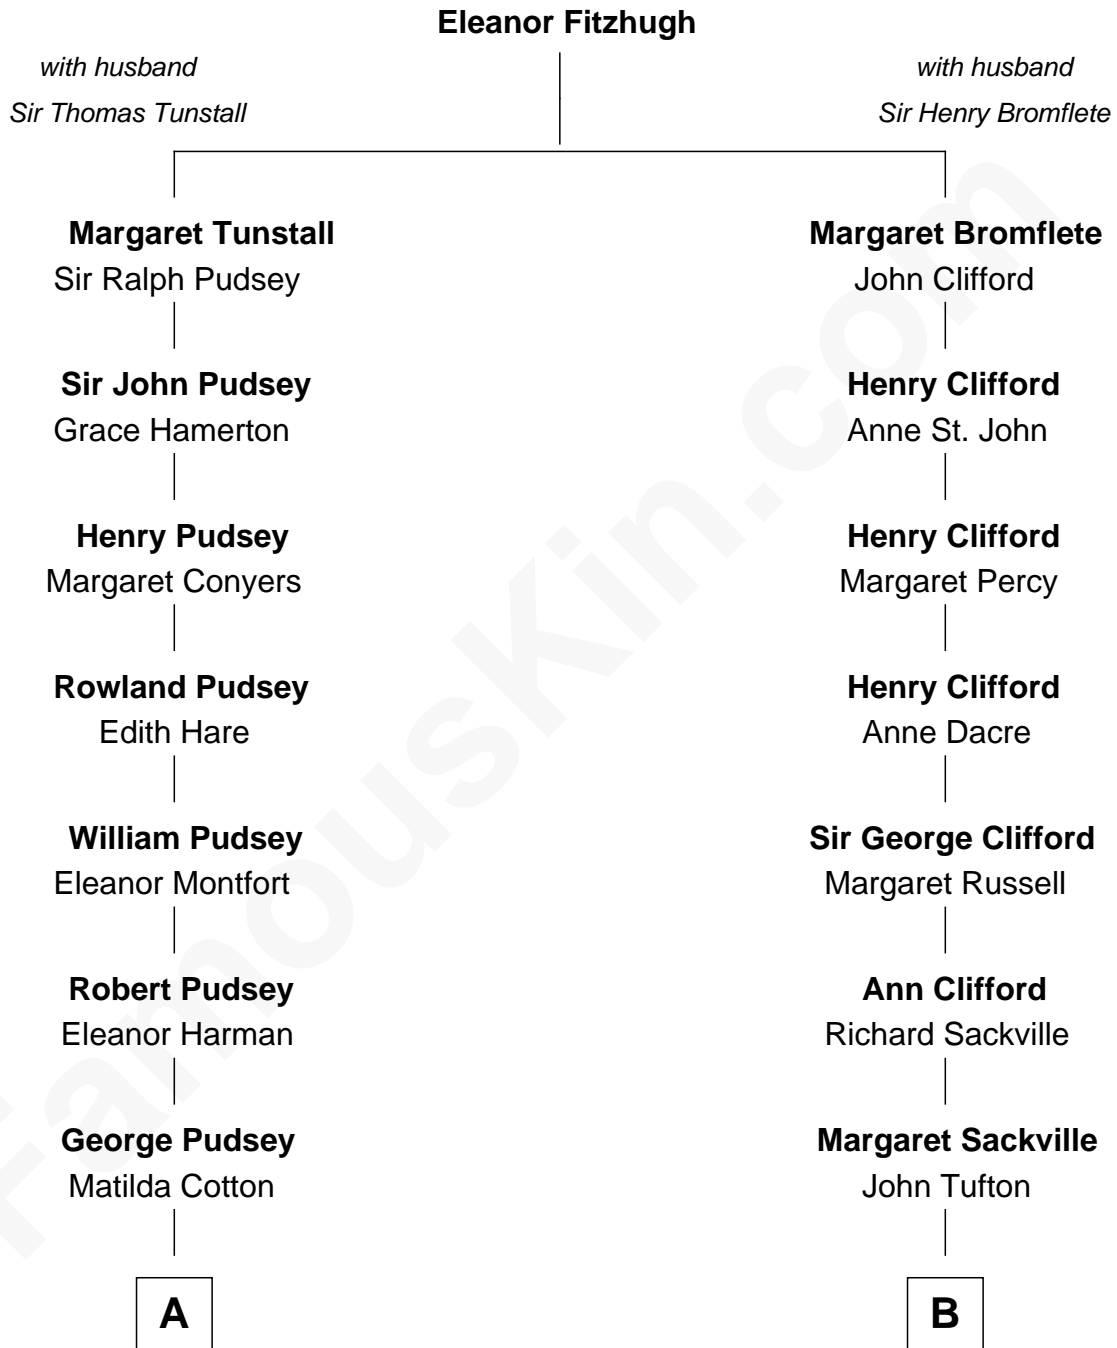

FamousKin.com

Relationship Chart of

Richard Henry Lee

Signer of the Declaration of Independence

12th cousin 5 times removed of

Kit Harington

TV Actor - "Game of Thrones"

Kit Harington photo by [Gage Skidmore](#) [\(CC BY-SA 2.0\)](#)