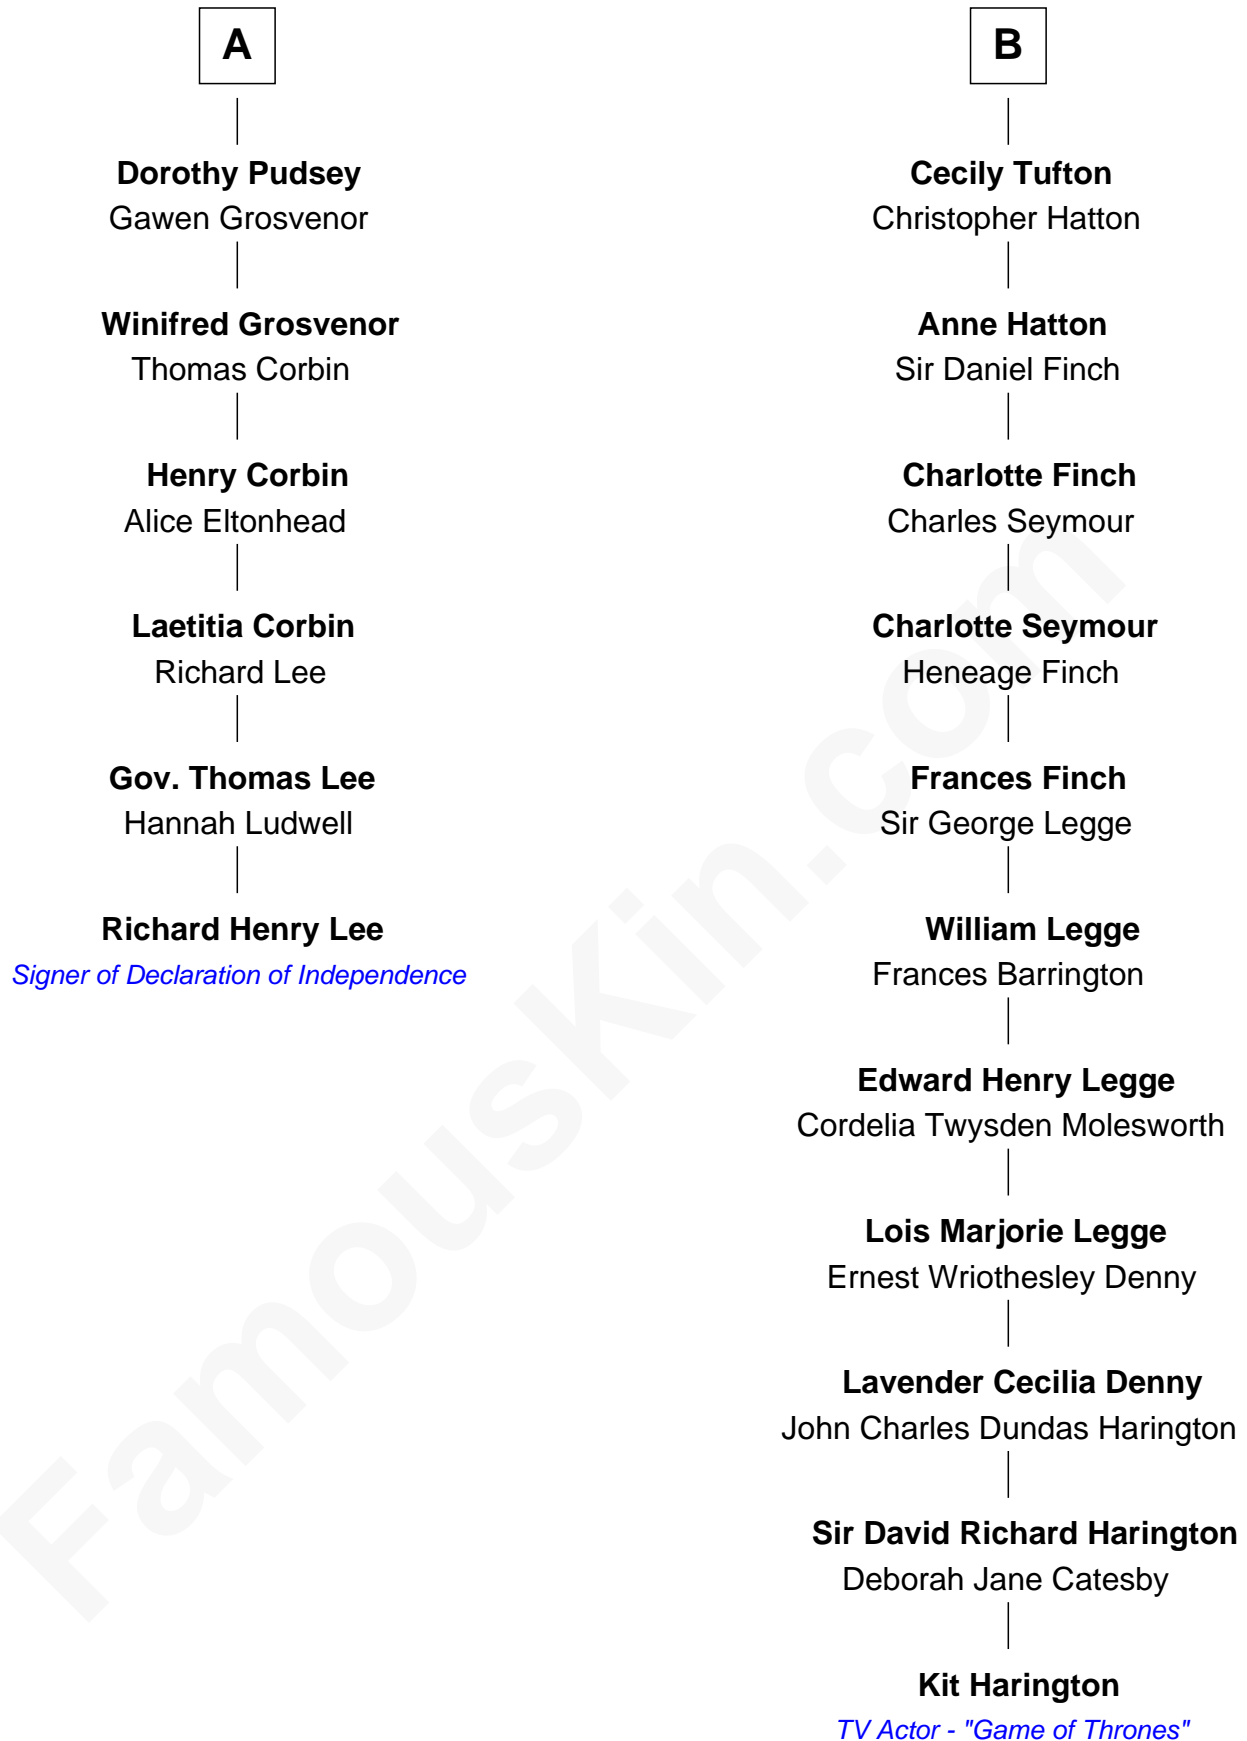

FamousKin.com

Relationship Chart of

Richard Henry Lee

Signer of the Declaration of Independence

12th cousin 5 times removed of

Kit Harington

TV Actor - "Game of Thrones"

Kit Harington photo by [Gage Skidmore](#) [\(CC BY-SA 2.0\)](#)