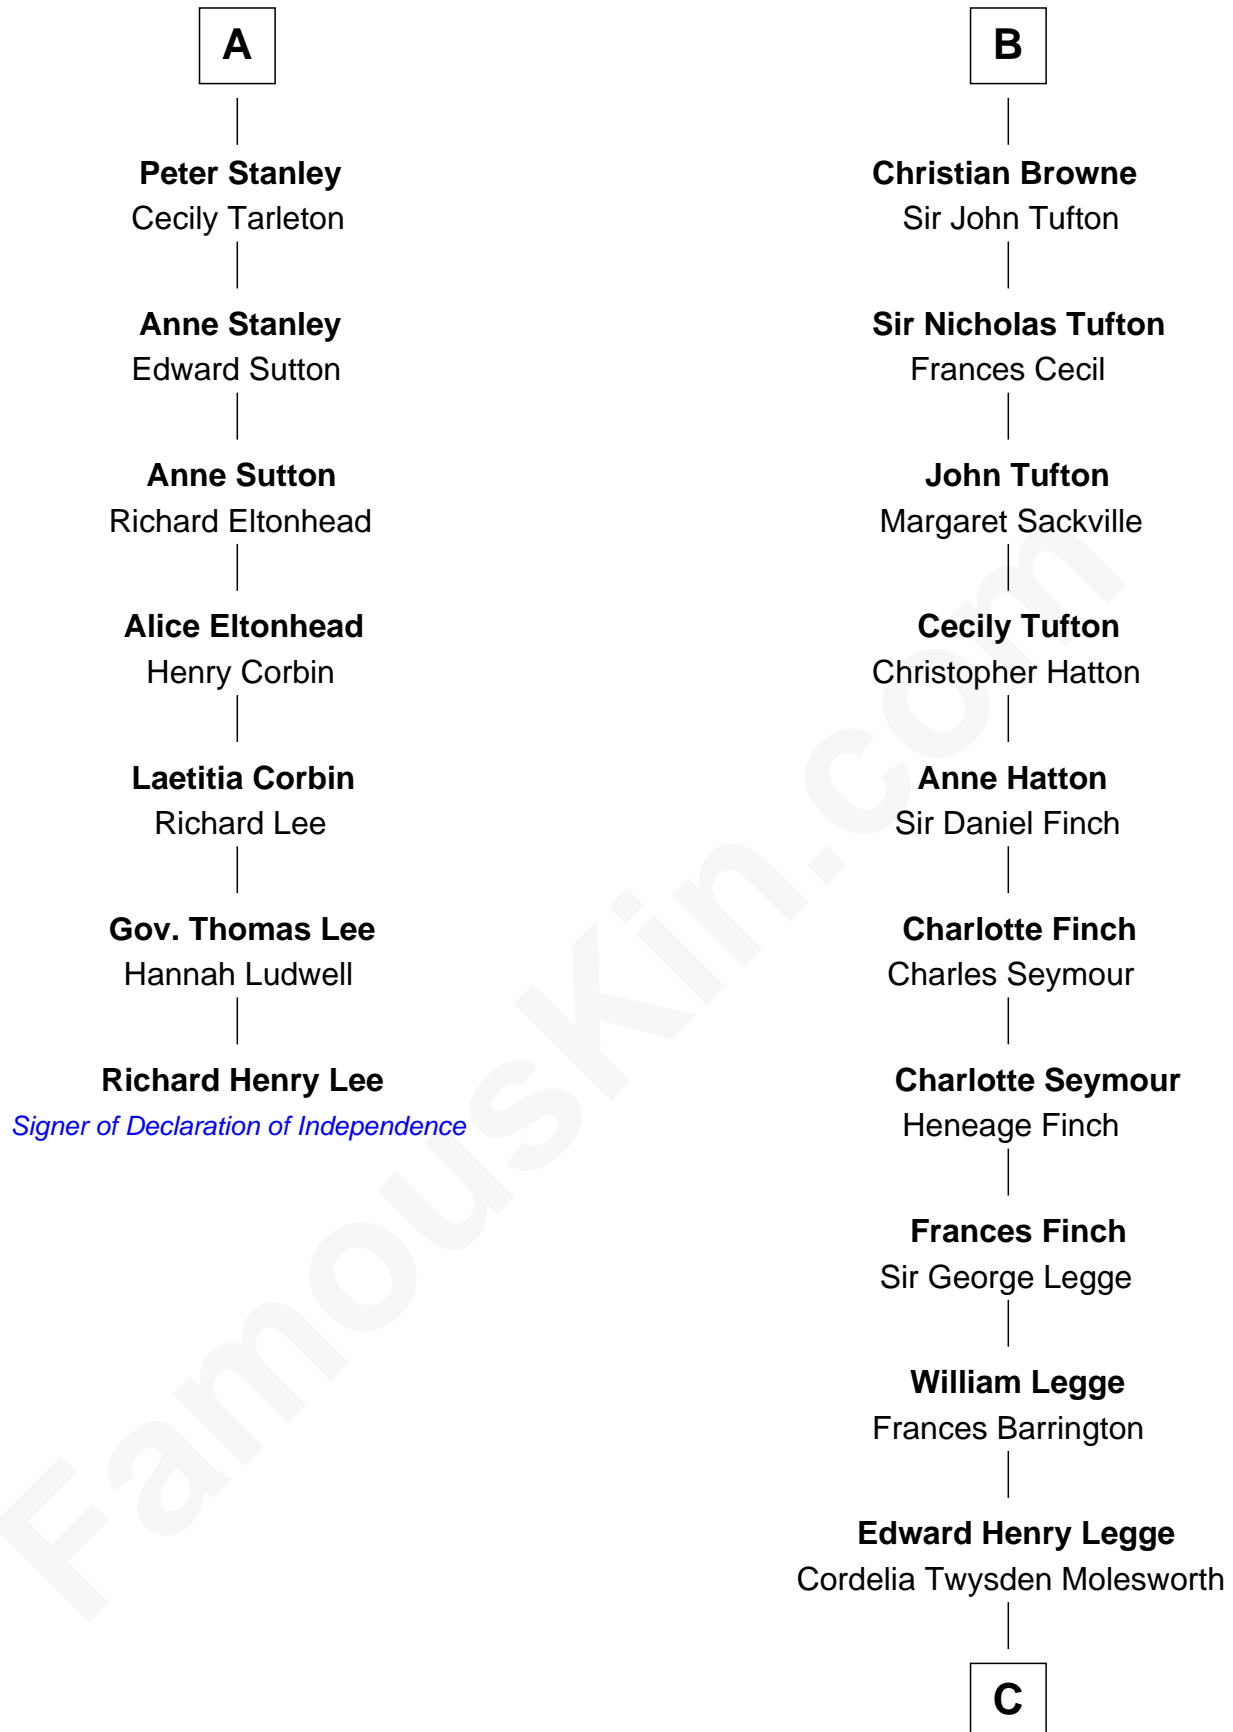

## Relationship Chart of

### Richard Henry Lee

Signer of the Declaration of Independence

13th cousin 7 times removed of

### Kit Harington

TV Actor - "Game of Thrones"

**C**

**Lois Marjorie Legge**  
Ernest Wriothesley Denny

**Lavender Cecilia Denny**  
John Charles Dundas Harington

**Sir David Richard Harington**  
Deborah Jane Catesby