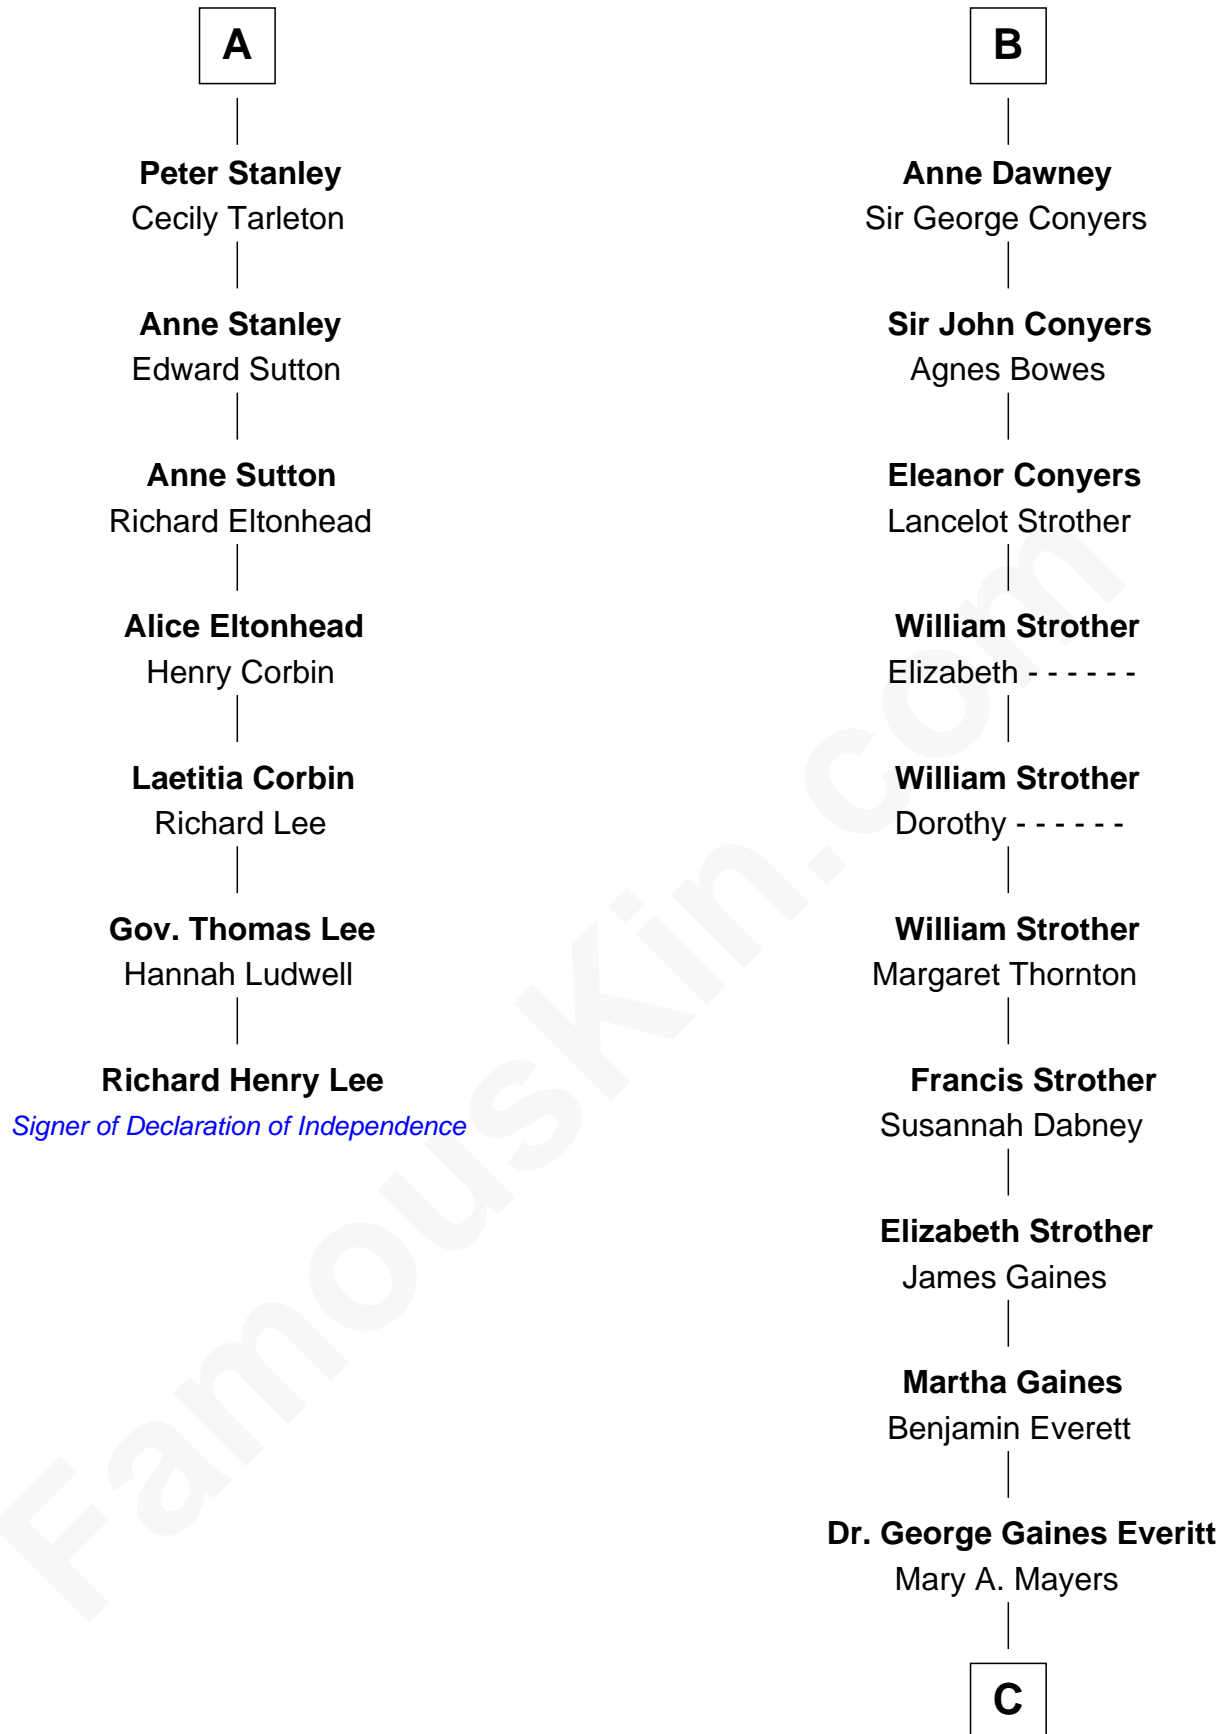

FamousKin.com

Relationship Chart of

Richard Henry Lee

Signer of the Declaration of Independence

13th cousin 7 times removed of

William H. Macy
TV and Movie Actor

Ralph de Stafford
Katherine de Hastang

C

Horace Benjamin Everitt

Martha Leticia Roberts

Mary Lois Everitt

Clement Overstreet

Lois Elizabeth Overstreet

William Hall Macy

William H. Macy

TV and Movie Actor

FamousKin.com