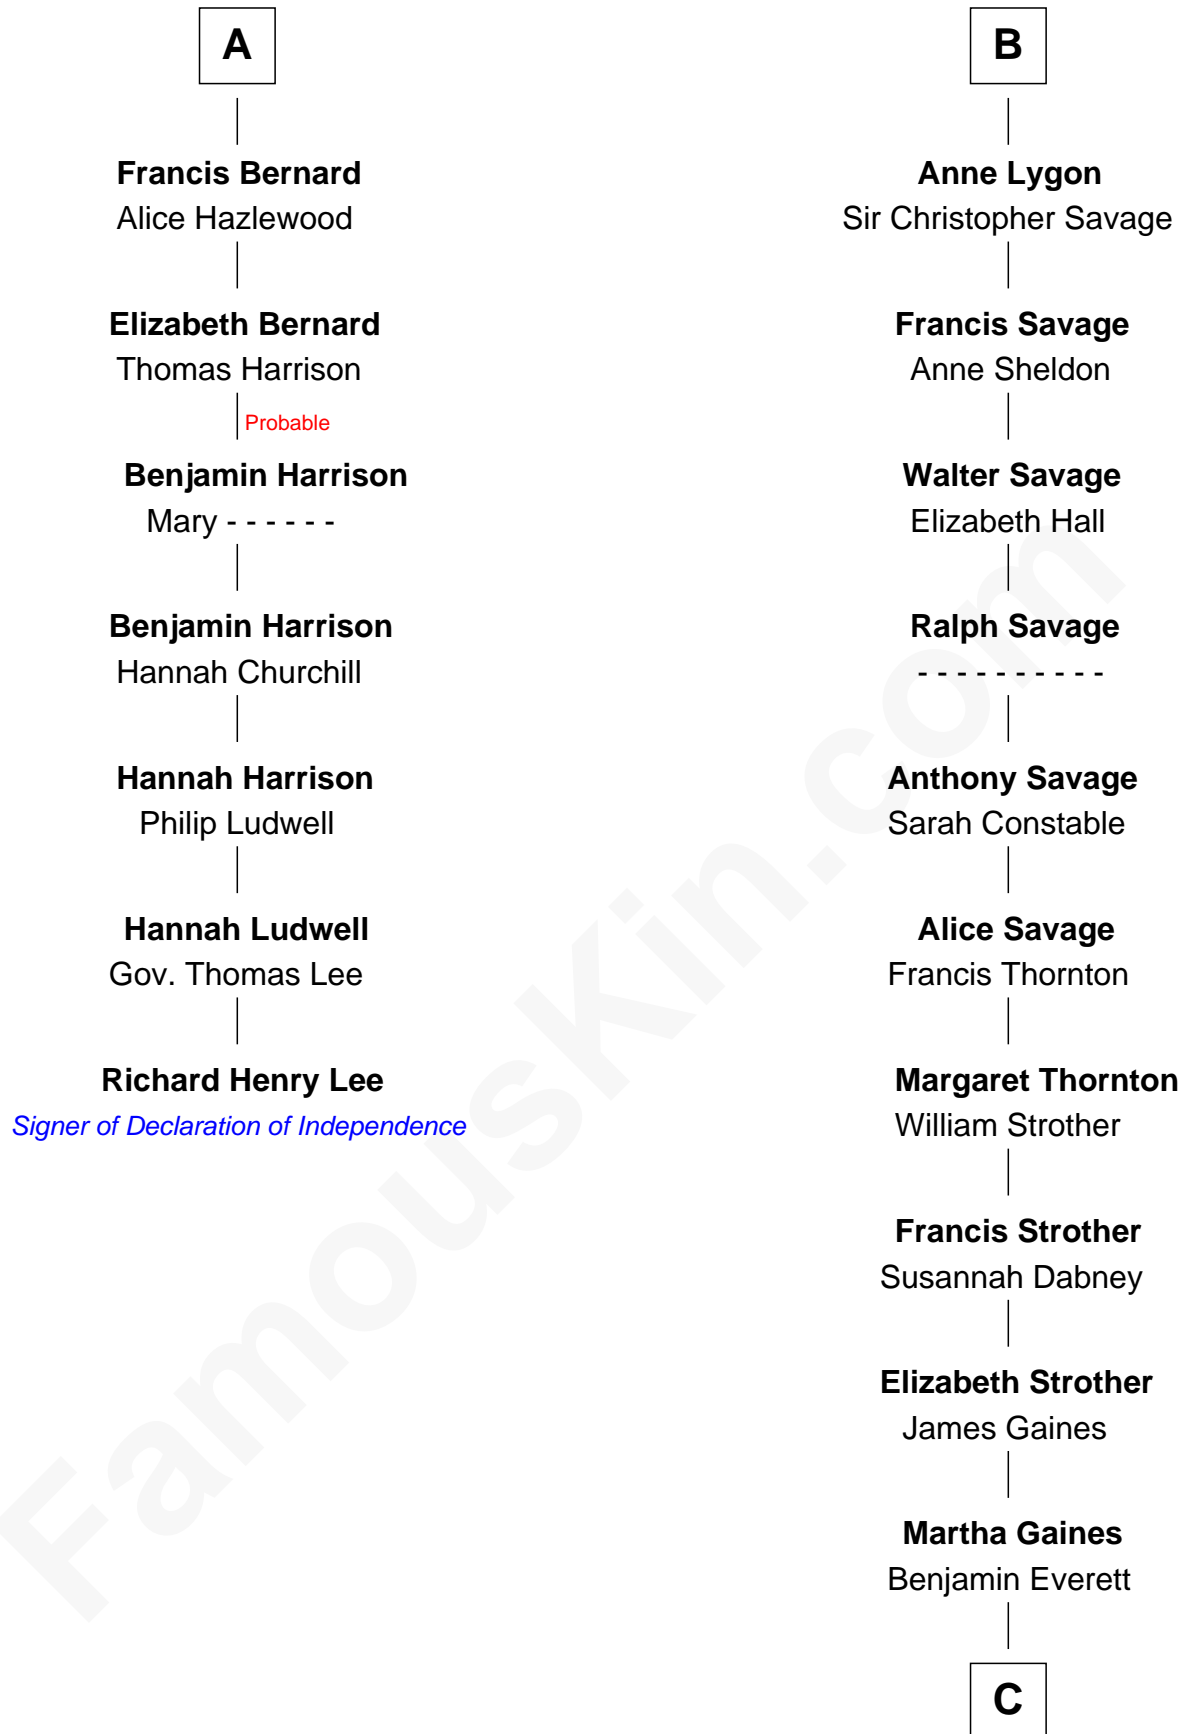

## Relationship Chart of

### Richard Henry Lee

*Signer of the Declaration of Independence*

13th cousin 8 times removed of

**William H. Macy**  
*TV and Movie Actor*

**Margaret de Audley**  
Ralph de Stafford

**C**

**Dr. George Gaines Everitt**

Mary A. Mayers

**Horace Benjamin Everitt**

Martha Leticia Roberts

**Mary Lois Everitt**

Clement Overstreet

**Lois Elizabeth Overstreet**

William Hall Macy

**William H. Macy**