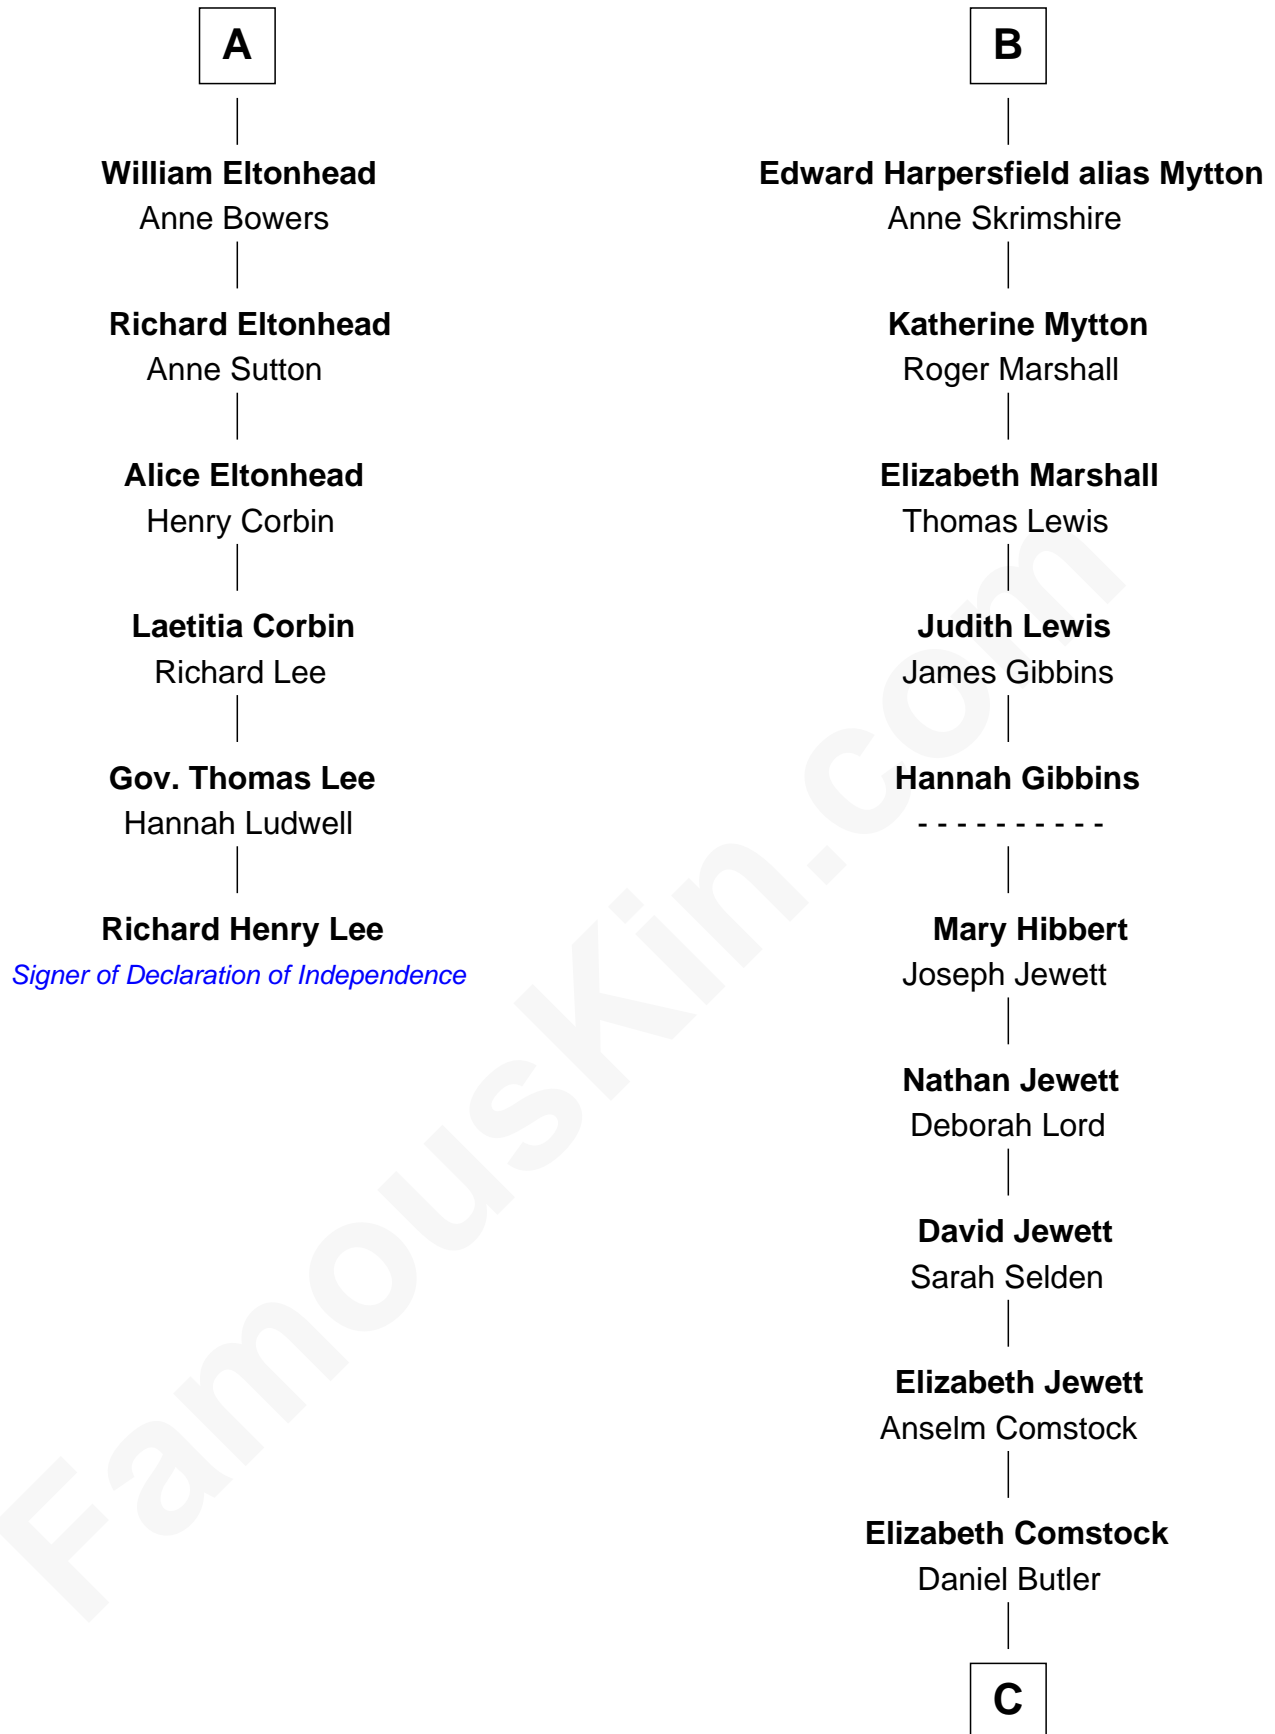

FamousKin.com

Relationship Chart of

Richard Henry Lee

Signer of the Declaration of Independence

12th cousin 9 times removed of

Gerald Ford

38th U.S. President

C

George Selden Butler

Elizabeth Ely Gridley

Amy Gridley Butler

George Manney Ayer

Adele Augusta Ayer

Levi Addison Gardner

Dorothy Ayer Gardner

Leslie Lynch King