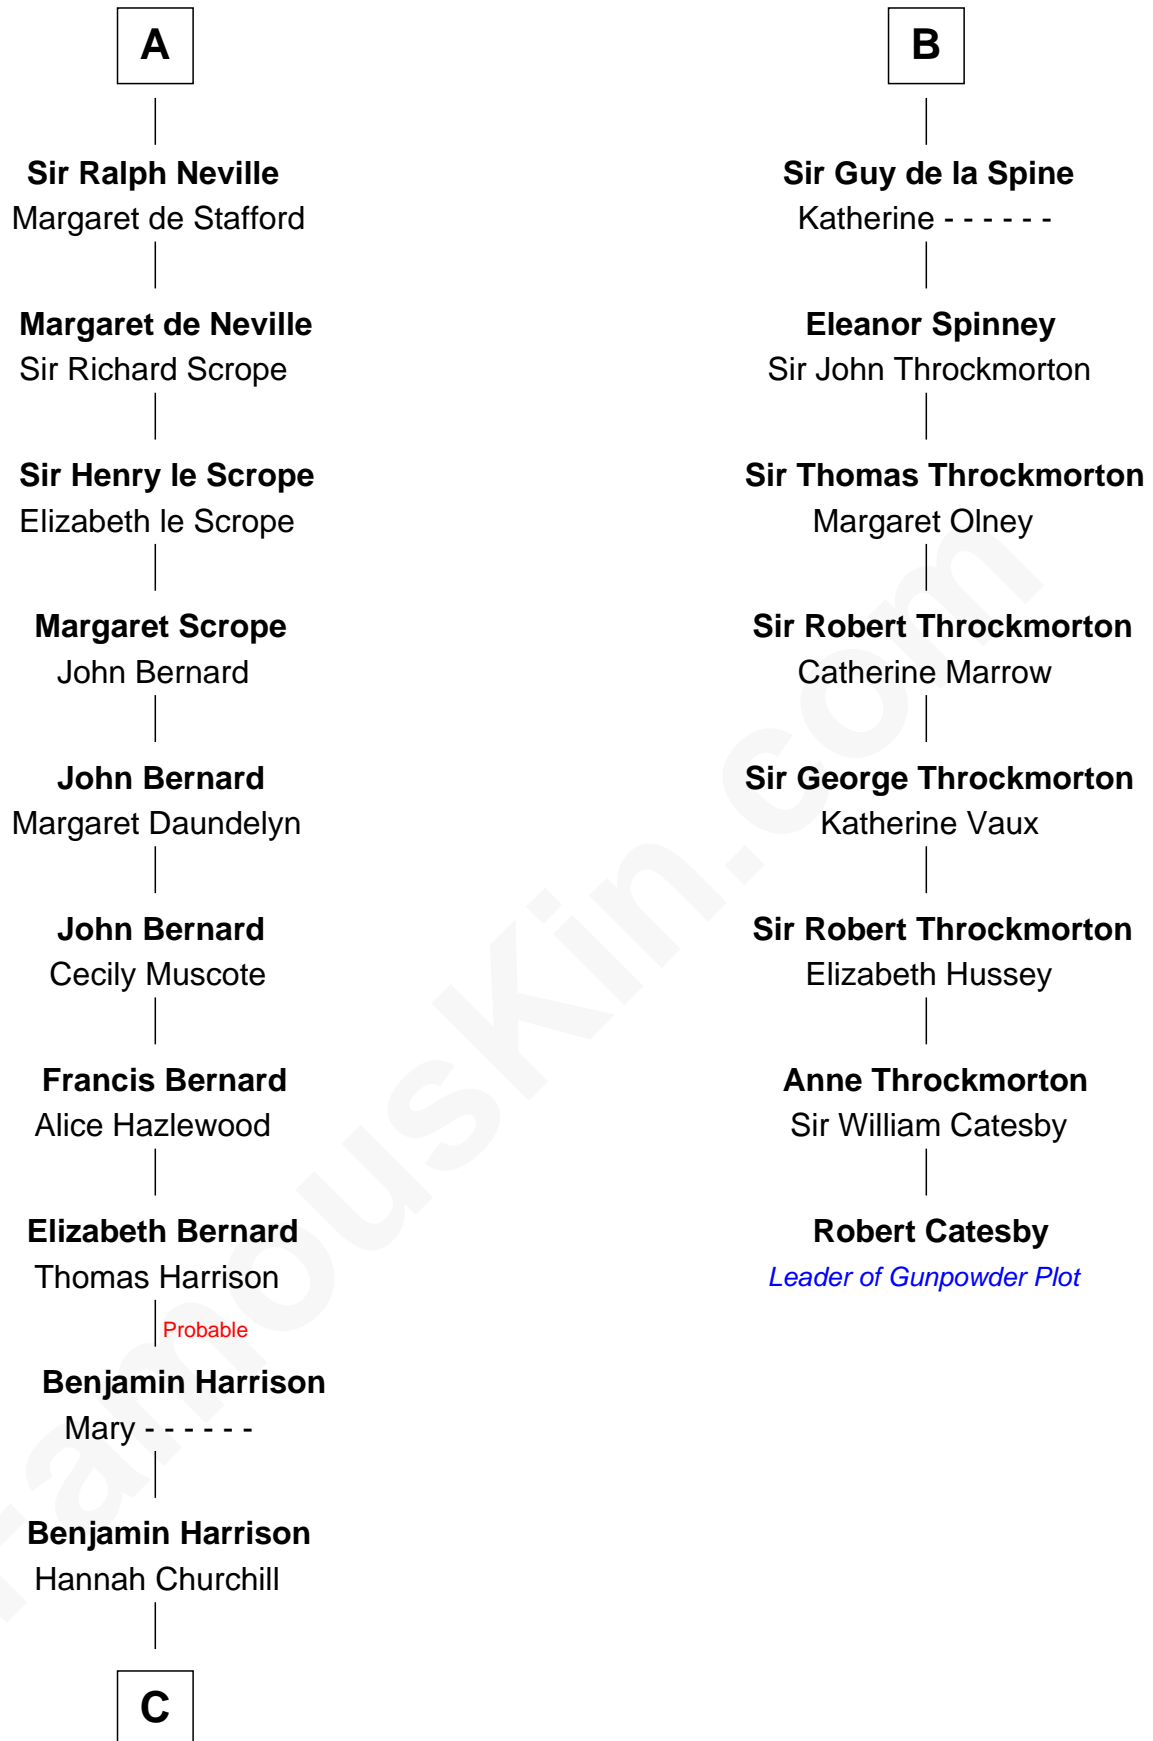

FamousKin.com

Relationship Chart of

Richard Henry Lee

Signer of the Declaration of Independence

14th cousin 5 times removed of

Robert Catesby

Leader of Gunpowder Plot

C

—
Hannah Harrison

Philip Ludwell

—
Hannah Ludwell

Gov. Thomas Lee

—
Richard Henry Lee

Signer of Declaration of Independence

FamousKin.com