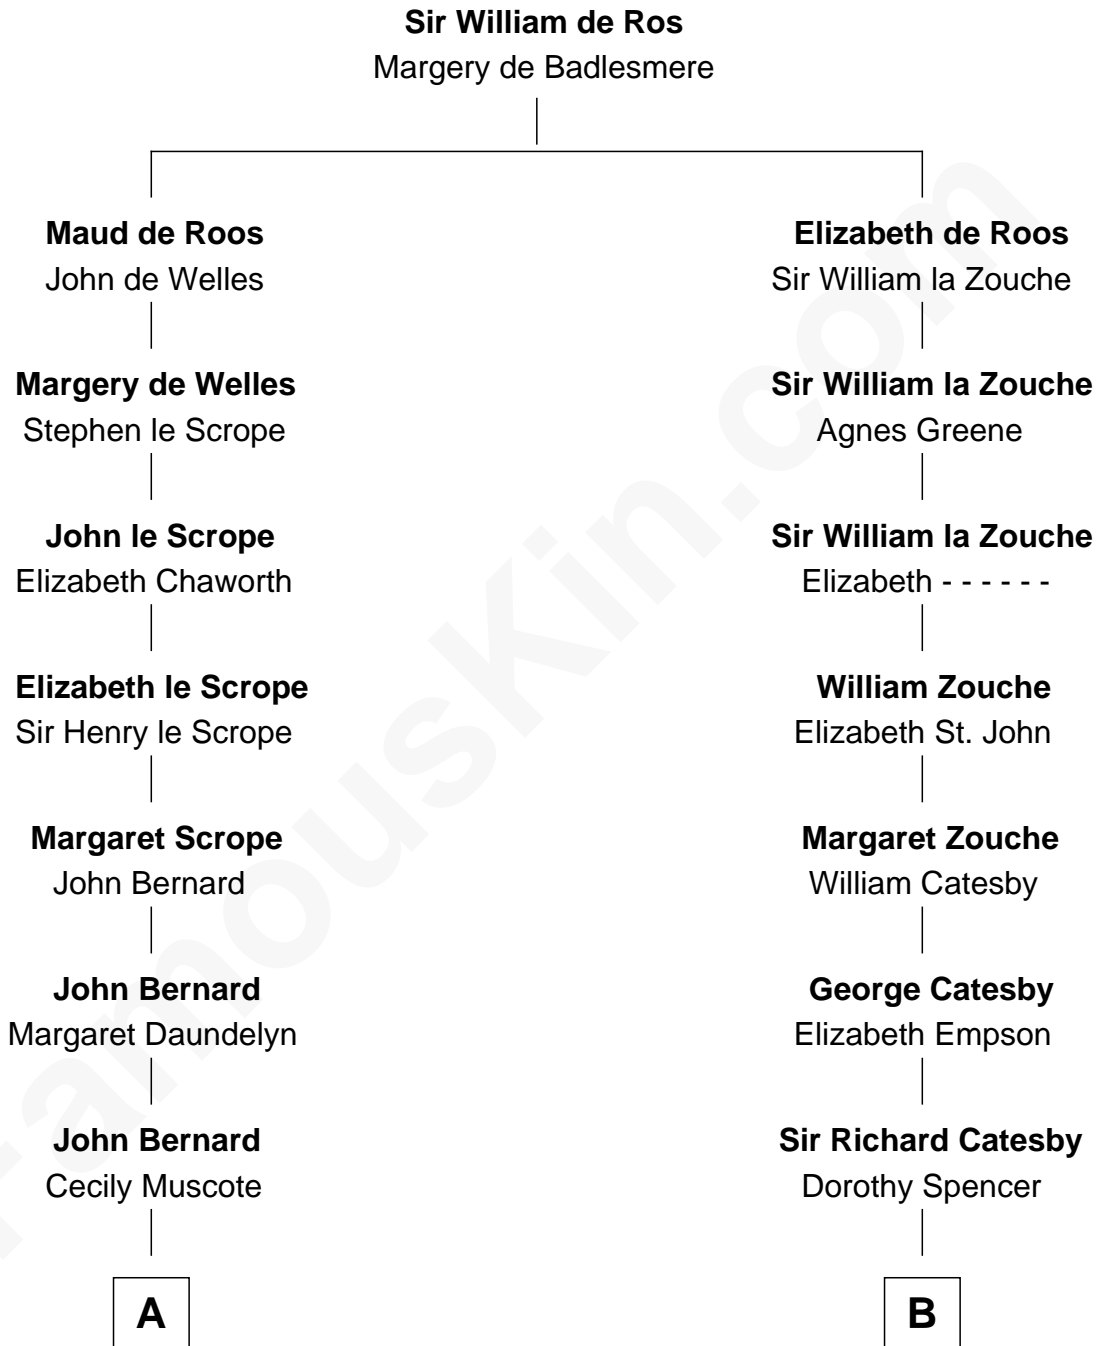

FamousKin.com

Relationship Chart of

Richard Henry Lee

Signer of the Declaration of Independence

9th cousin 4 times removed of

Robert Catesby

Leader of Gunpowder Plot

A

Francis Bernard
Alice Hazlewood

Elizabeth Bernard
Thomas Harrison

Probable

Benjamin Harrison
Mary - - - - -

Benjamin Harrison
Hannah Churchill

Hannah Harrison
Philip Ludwell

Hannah Ludwell
Gov. Thomas Lee

Richard Henry Lee
Signer of Declaration of Independence

B

William Catesby
Katherine Willington

Sir William Catesby
Anne Throckmorton

Robert Catesby
Leader of Gunpowder Plot

FamousKin.com