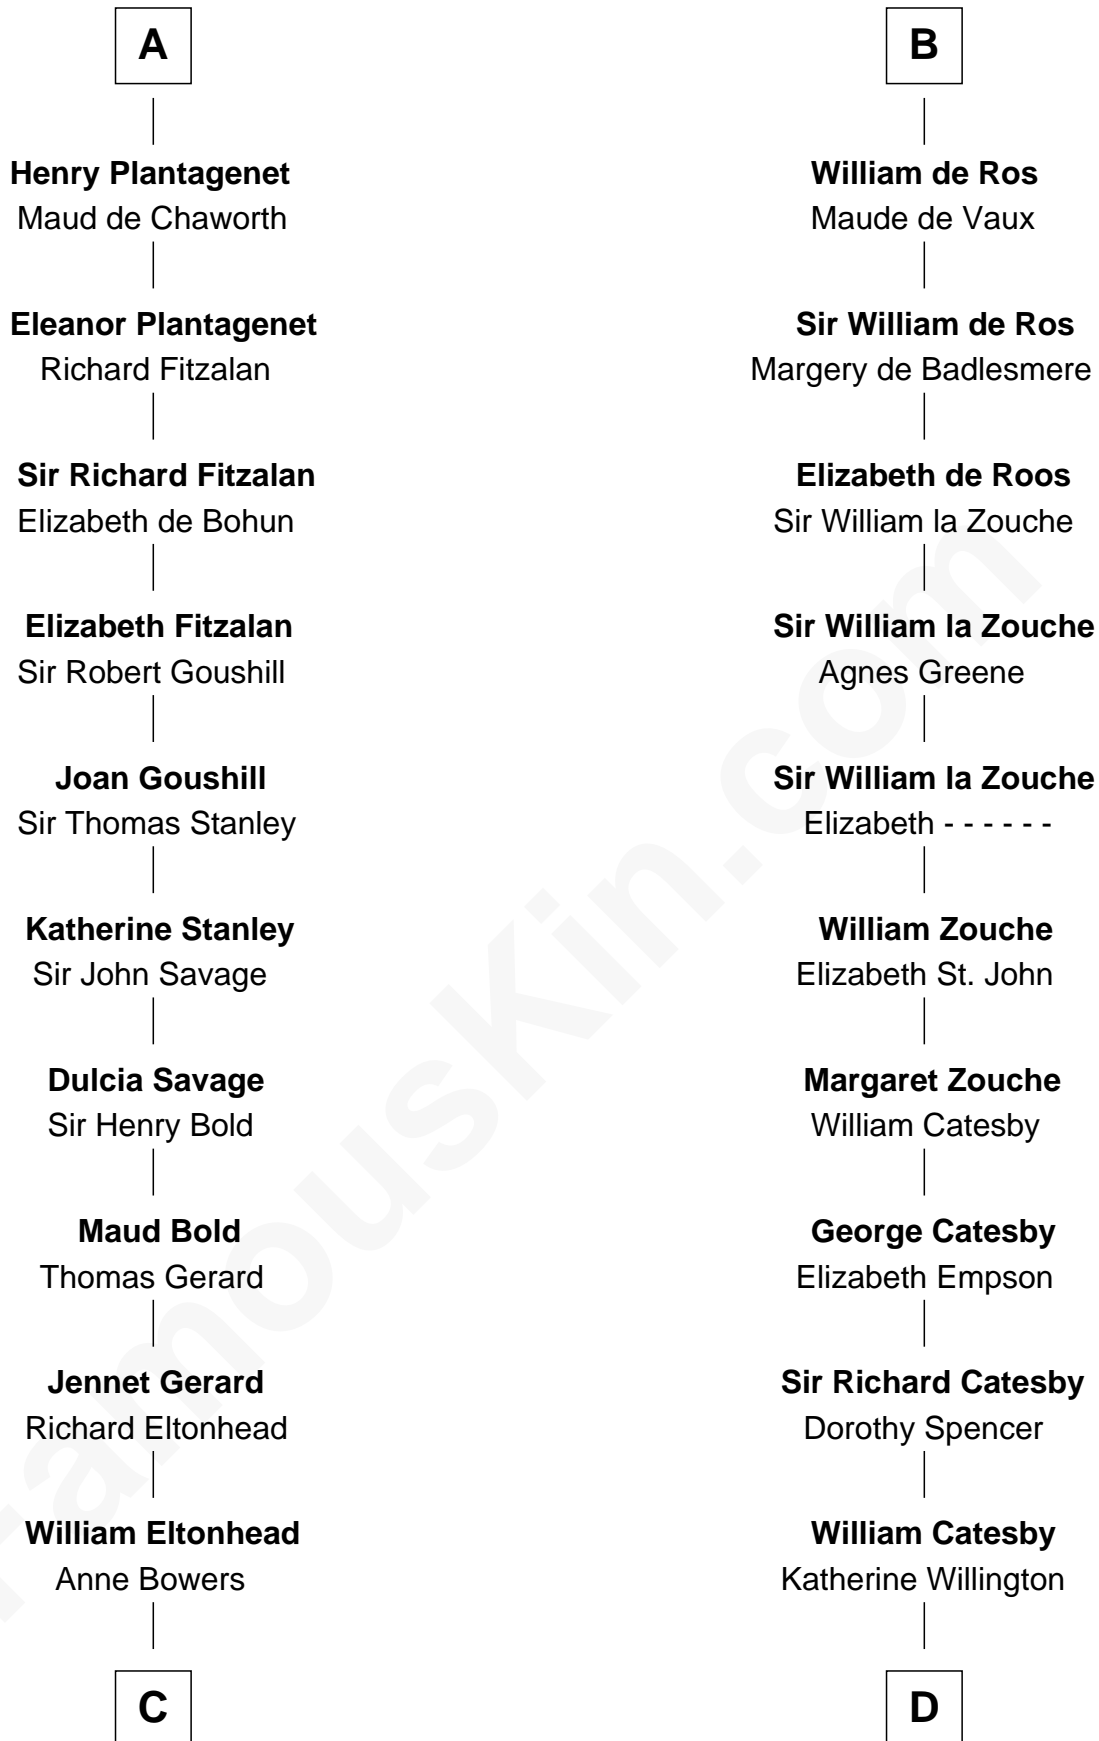

FamousKin.com

Relationship Chart of

Richard Henry Lee

Signer of the Declaration of Independence

18th cousin 3 times removed of

Robert Catesby

Leader of Gunpowder Plot

C

Richard Eltonhead

Anne Sutton

Alice Eltonhead

Henry Corbin

Laetitia Corbin

Richard Lee

Gov. Thomas Lee

Hannah Ludwell

Richard Henry Lee

Signer of Declaration of Independence

D

Sir William Catesby

Anne Throckmorton

Robert Catesby

Leader of Gunpowder Plot

FamousKin.com