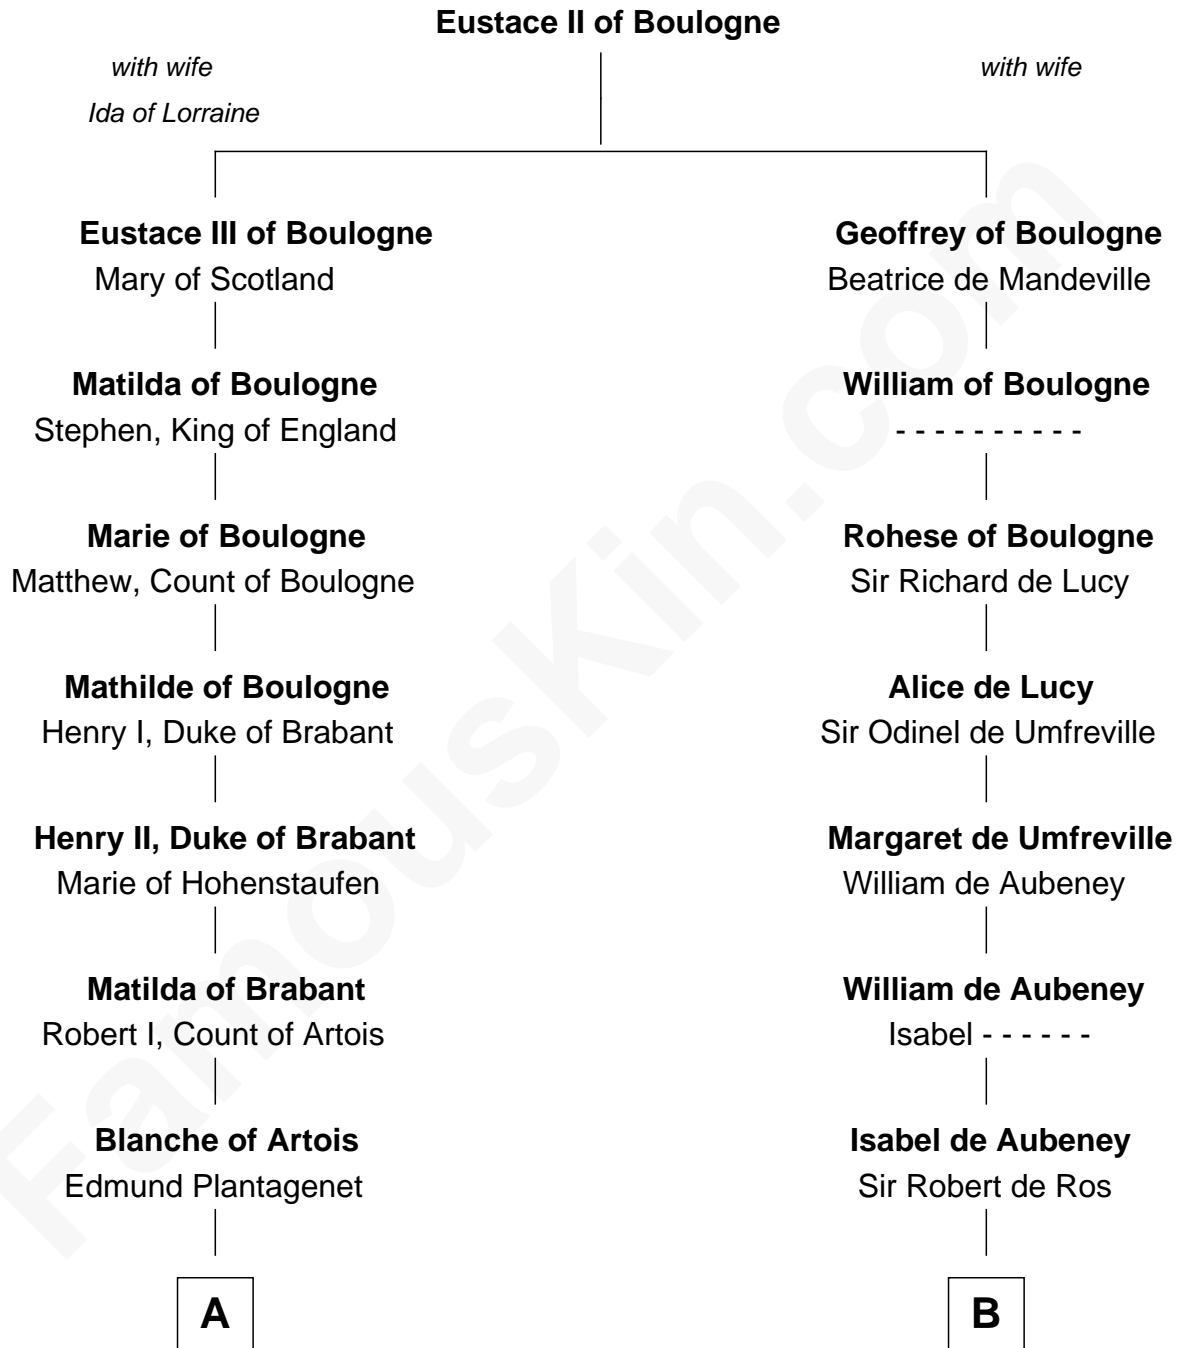

FamousKin.com

Relationship Chart of

Richard Henry Lee

Signer of the Declaration of Independence

18th cousin 3 times removed of

Robert Catesby

Leader of Gunpowder Plot

C

Richard Eltonhead

Anne Sutton

Alice Eltonhead

Henry Corbin

Laetitia Corbin

Richard Lee

Gov. Thomas Lee

Hannah Ludwell

Richard Henry Lee

Signer of Declaration of Independence

D

Sir William Catesby

Anne Throckmorton

Robert Catesby

Leader of Gunpowder Plot

FamousKin.com