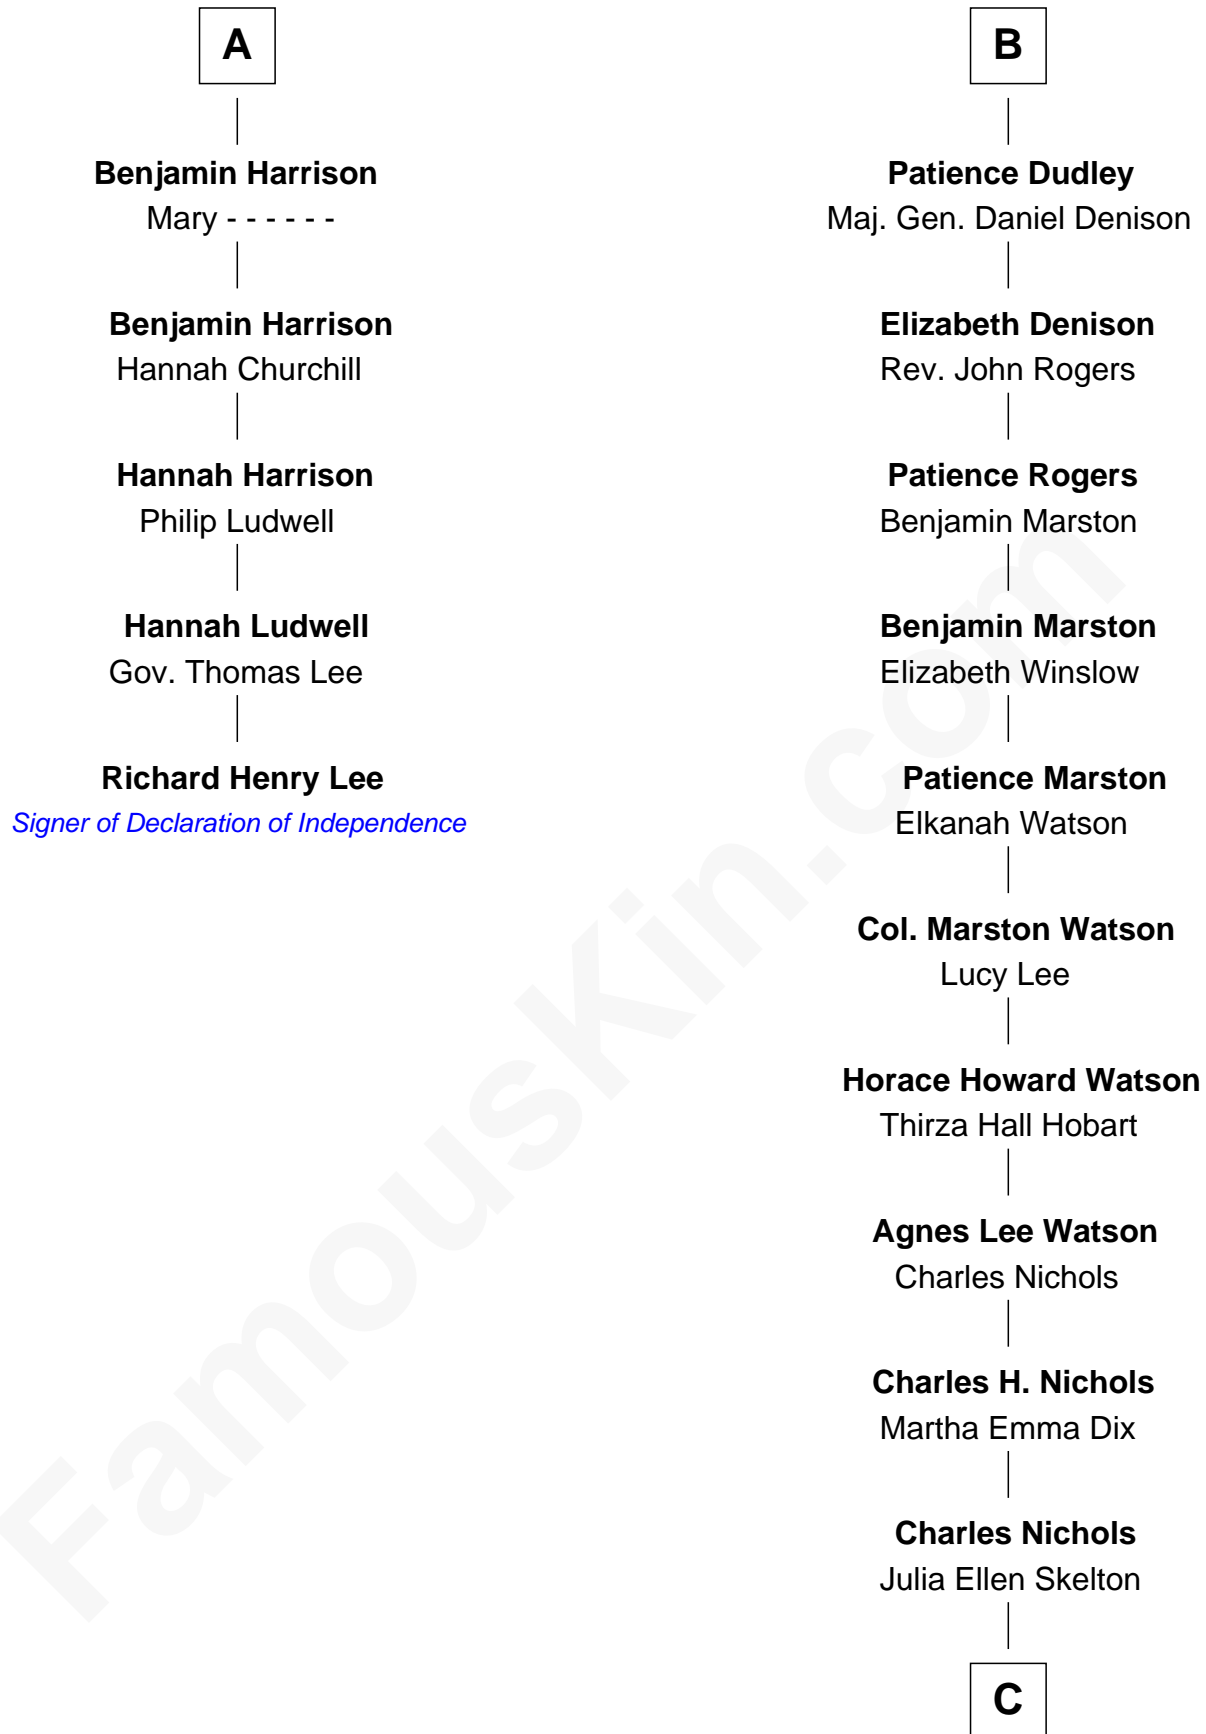

FamousKin.com

Relationship Chart of

Richard Henry Lee

Signer of the Declaration of Independence

11th cousin 8 times removed of

John Cena

Movie Actor and WWE Pro Wrestler

C