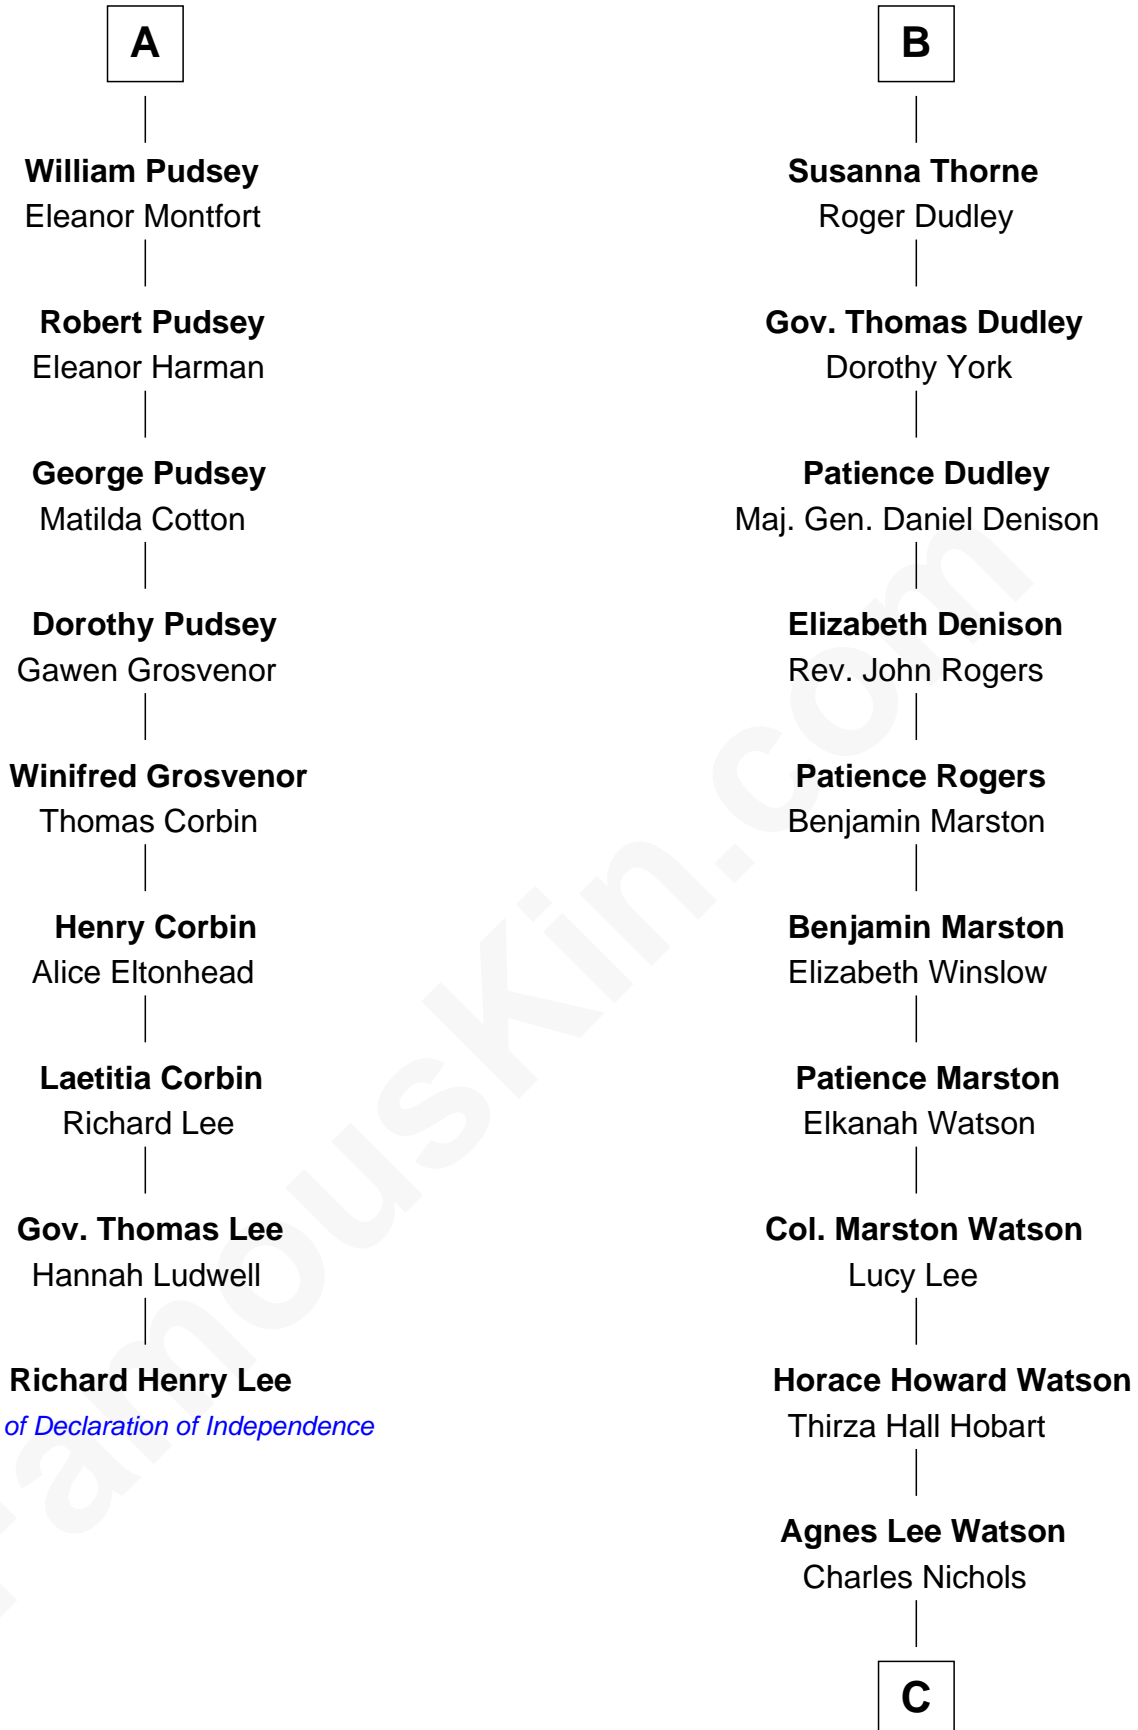

FamousKin.com

Relationship Chart of

Richard Henry Lee

Signer of the Declaration of Independence

15th cousin 6 times removed of

John Cena

Movie Actor and WWE Pro Wrestler

C