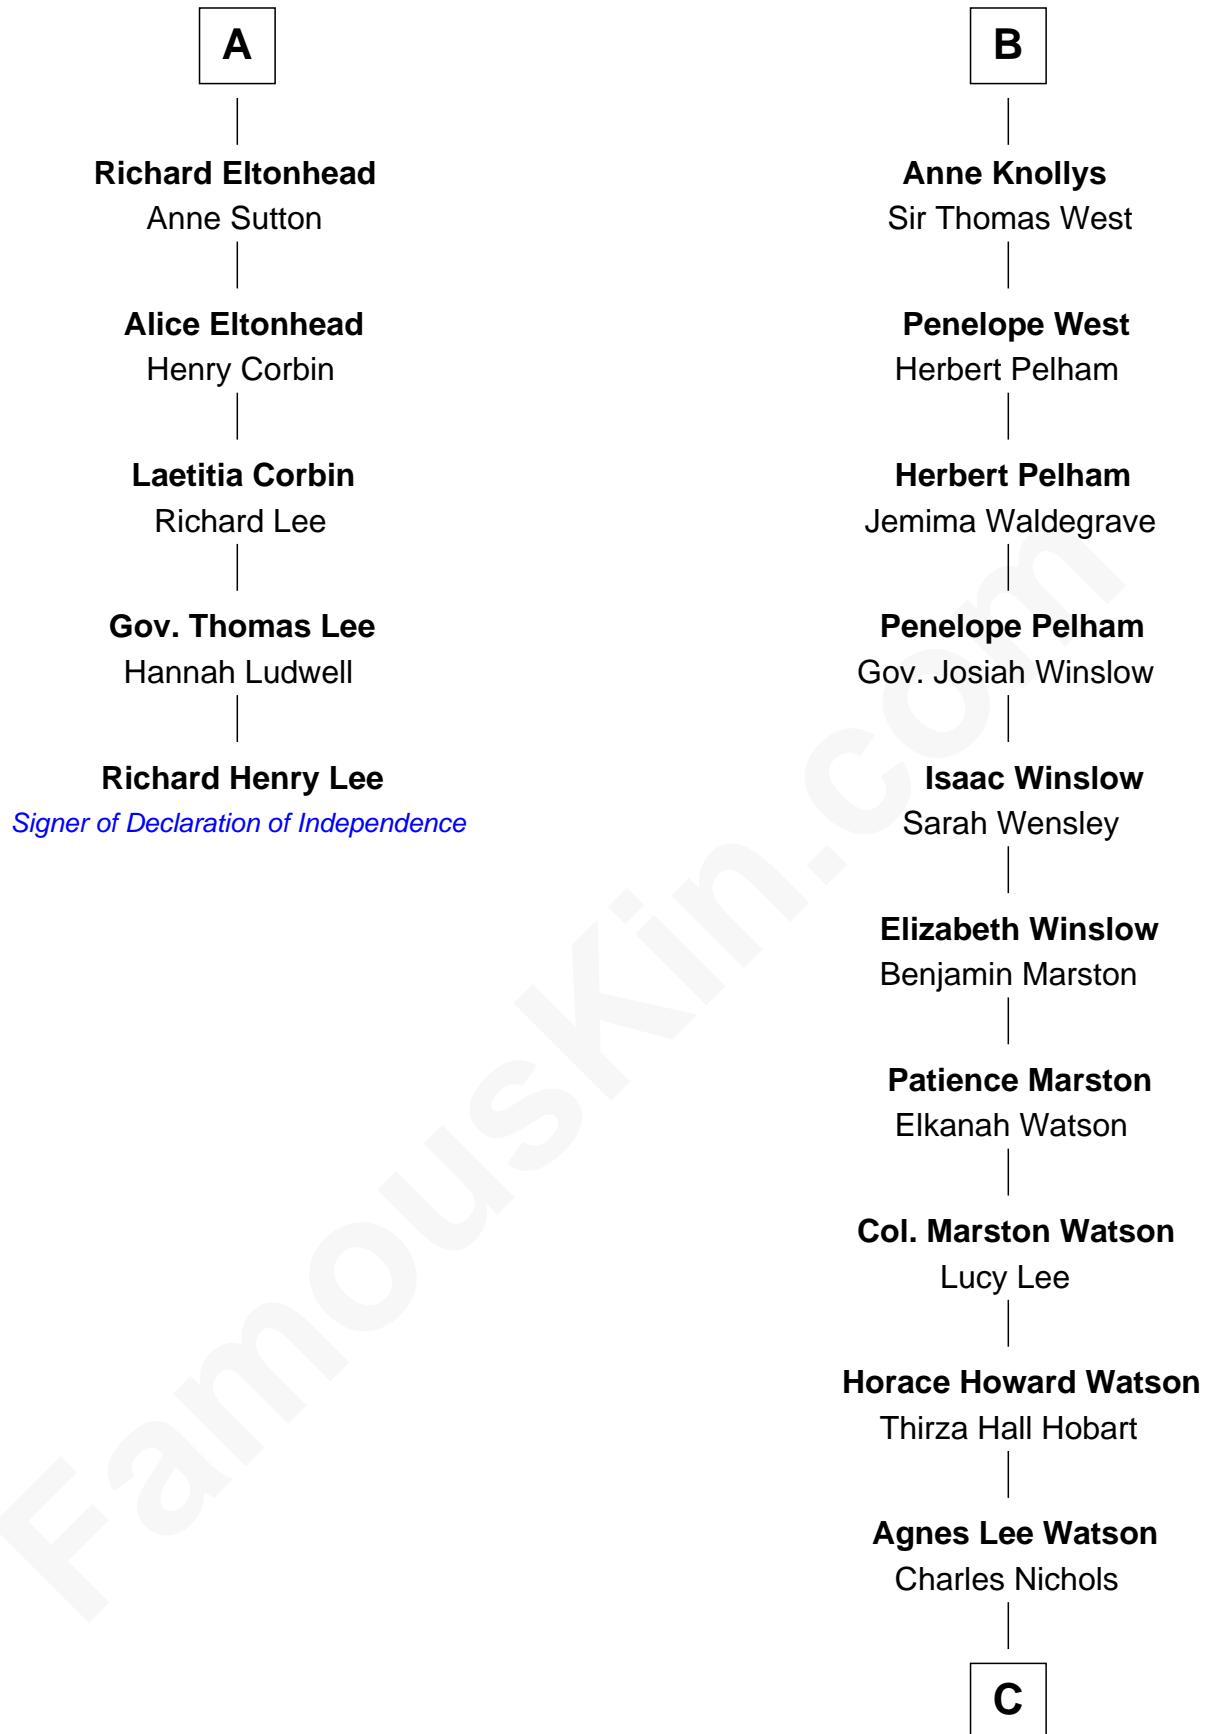

FamousKin.com

Relationship Chart of

Richard Henry Lee

Signer of the Declaration of Independence

11th cousin 10 times removed of

John Cena

Movie Actor and WWE Pro Wrestler

Sir Richard Fitzalan

Thomas Boleyn

Elizabeth Howard

Mary Boleyn

Sir William Carey

Catherine Carey

Sir Francis Knollys

B

C