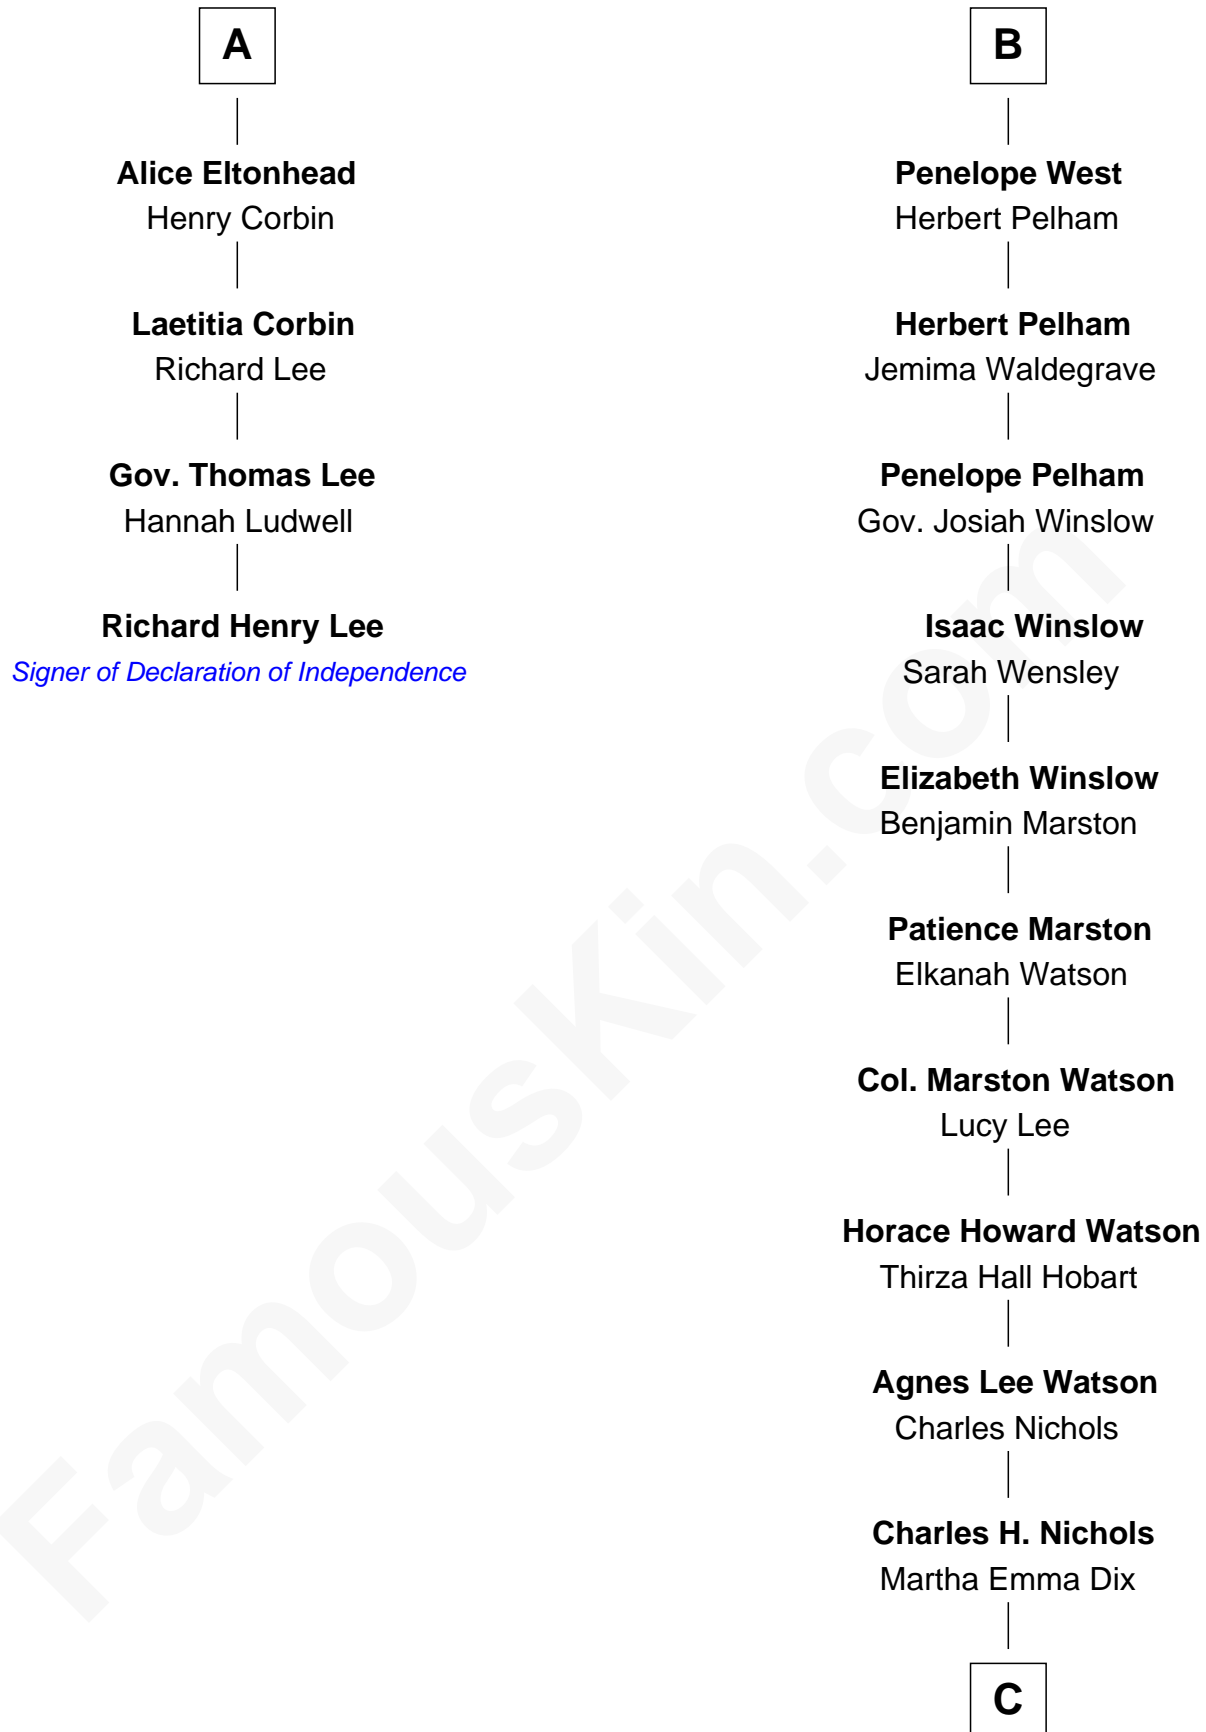

FamousKin.com

Relationship Chart of

Richard Henry Lee

Signer of the Declaration of Independence

10th cousin 10 times removed of

John Cena

Movie Actor and WWE Pro Wrestler

C