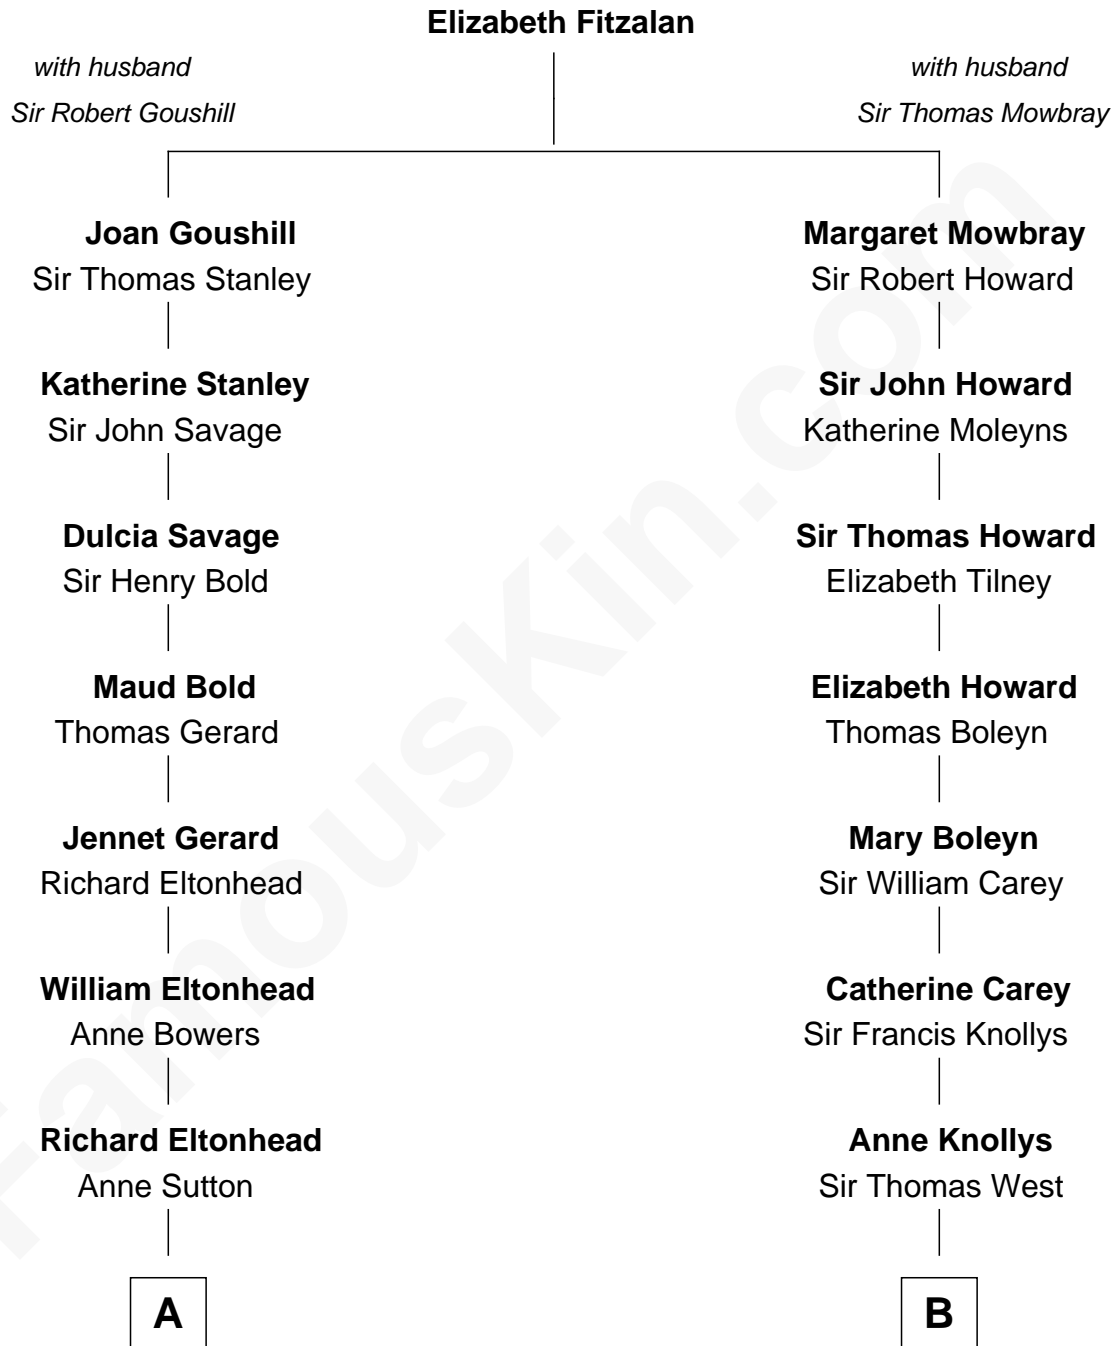

FamousKin.com

Relationship Chart of

Richard Henry Lee

Signer of the Declaration of Independence

10th cousin 10 times removed of

John Cena

Movie Actor and WWE Pro Wrestler

C