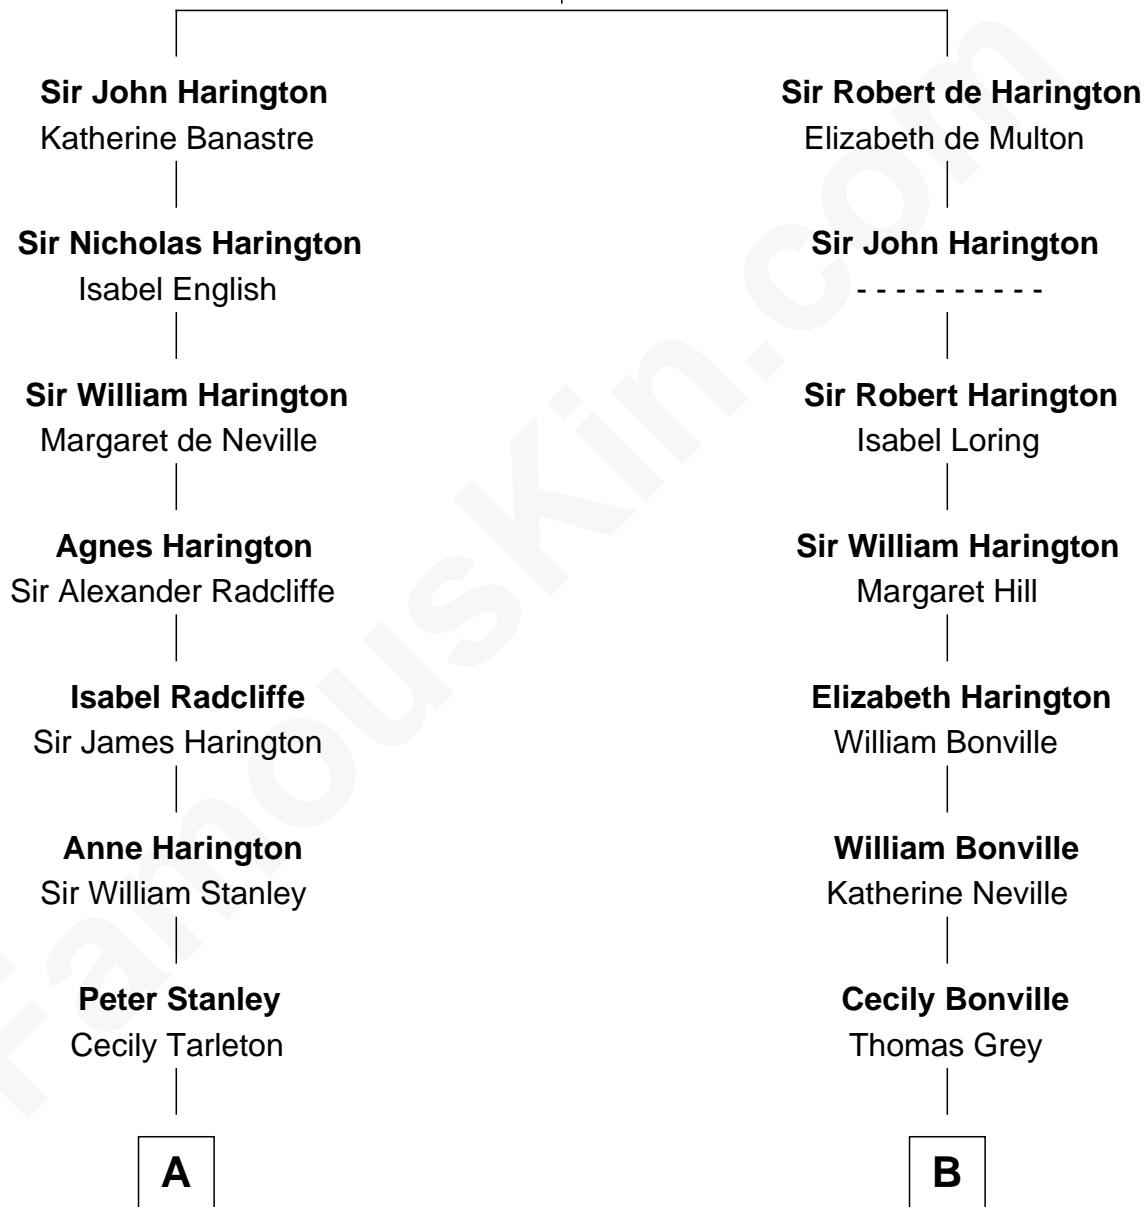

## Relationship Chart of

### Richard Henry Lee

Signer of the Declaration of Independence

12th cousin 9 times removed of

**J. K. Simmons**

TV and Movie Actor

**Sir John de Harington**

Joan - - - - -

**C**

|  
**Sedgwick Russell Hazen**

Mary Isabelle Barr

|  
**Lewis Jacob Hazen**

Emma Broaddus Lewis

|  
**Ruth Hazen**

Col. Ralph Archibald Kimble

|  
**Patricia Kimble**

Dr. Donald William Simmons