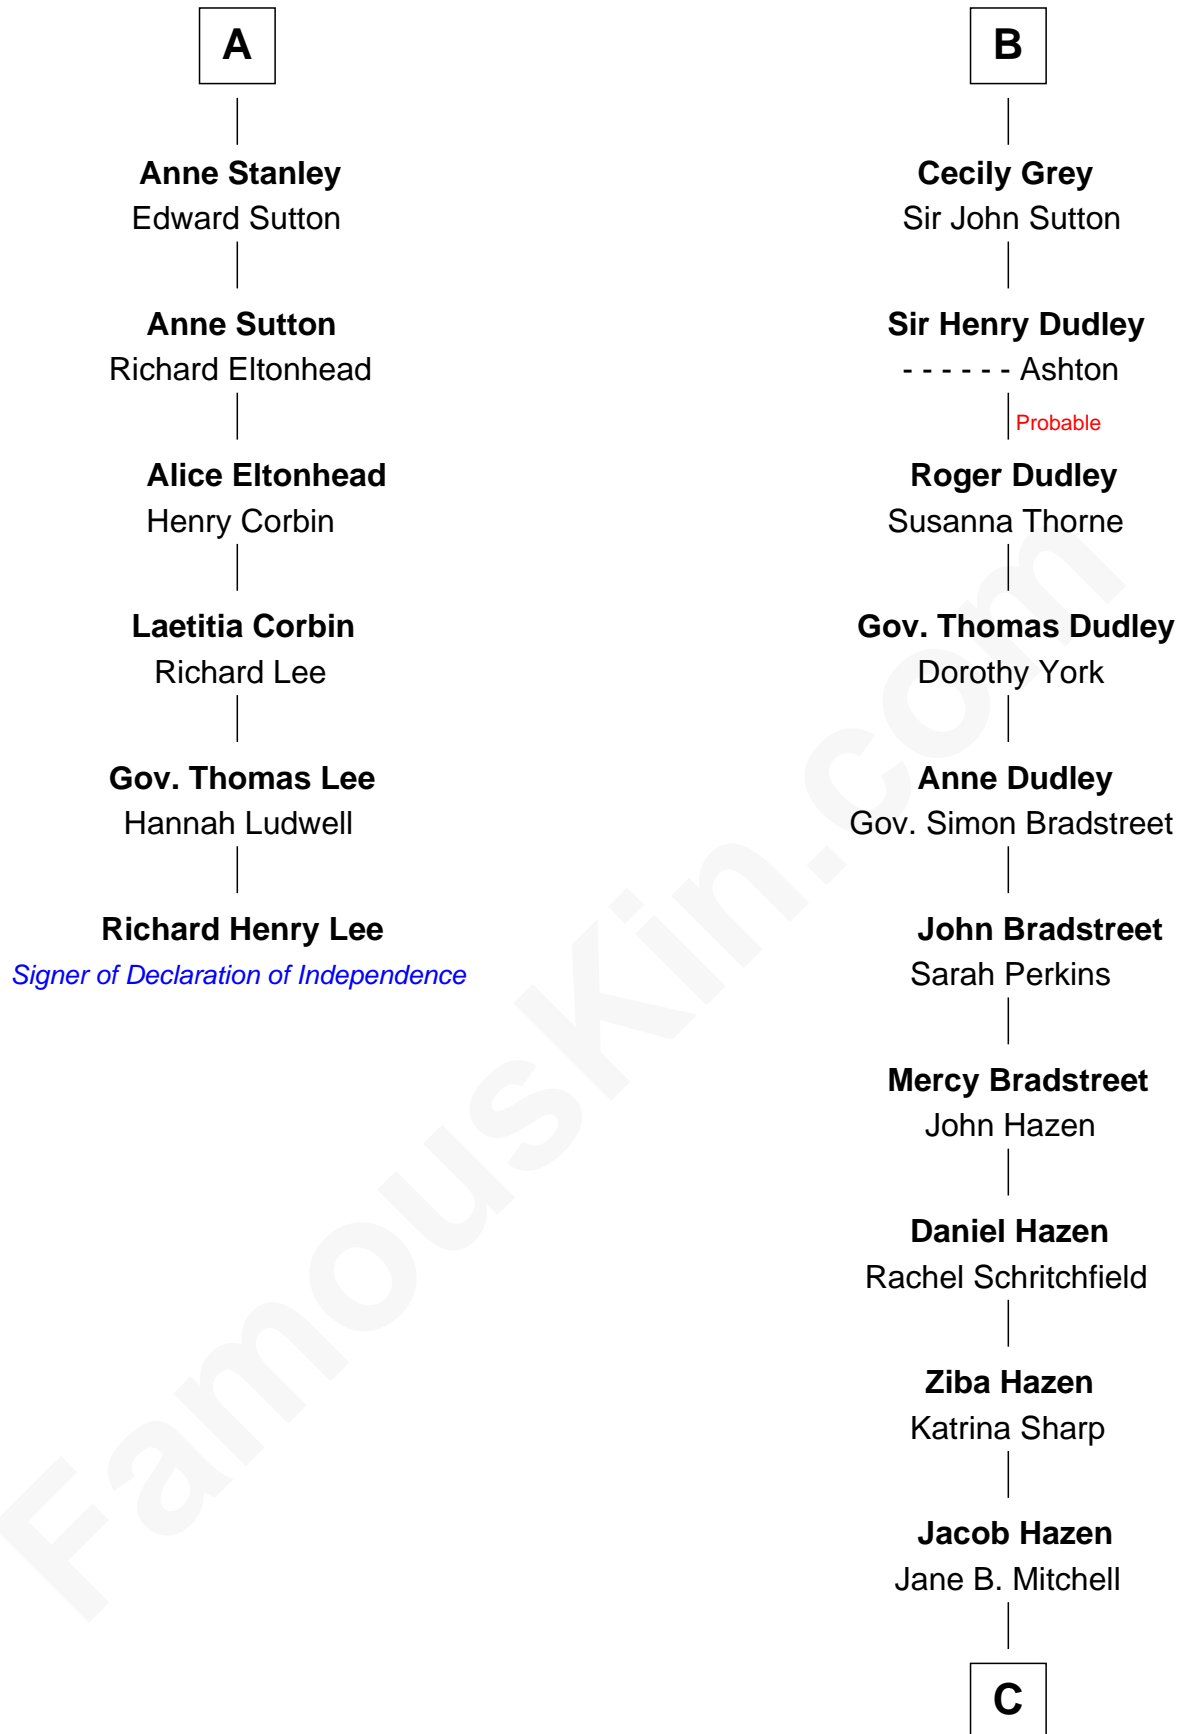

## Relationship Chart of

### Richard Henry Lee

Signer of the Declaration of Independence

12th cousin 9 times removed of

**J. K. Simmons**

TV and Movie Actor

**Sir John de Harington**

Joan - - - - -

**C**