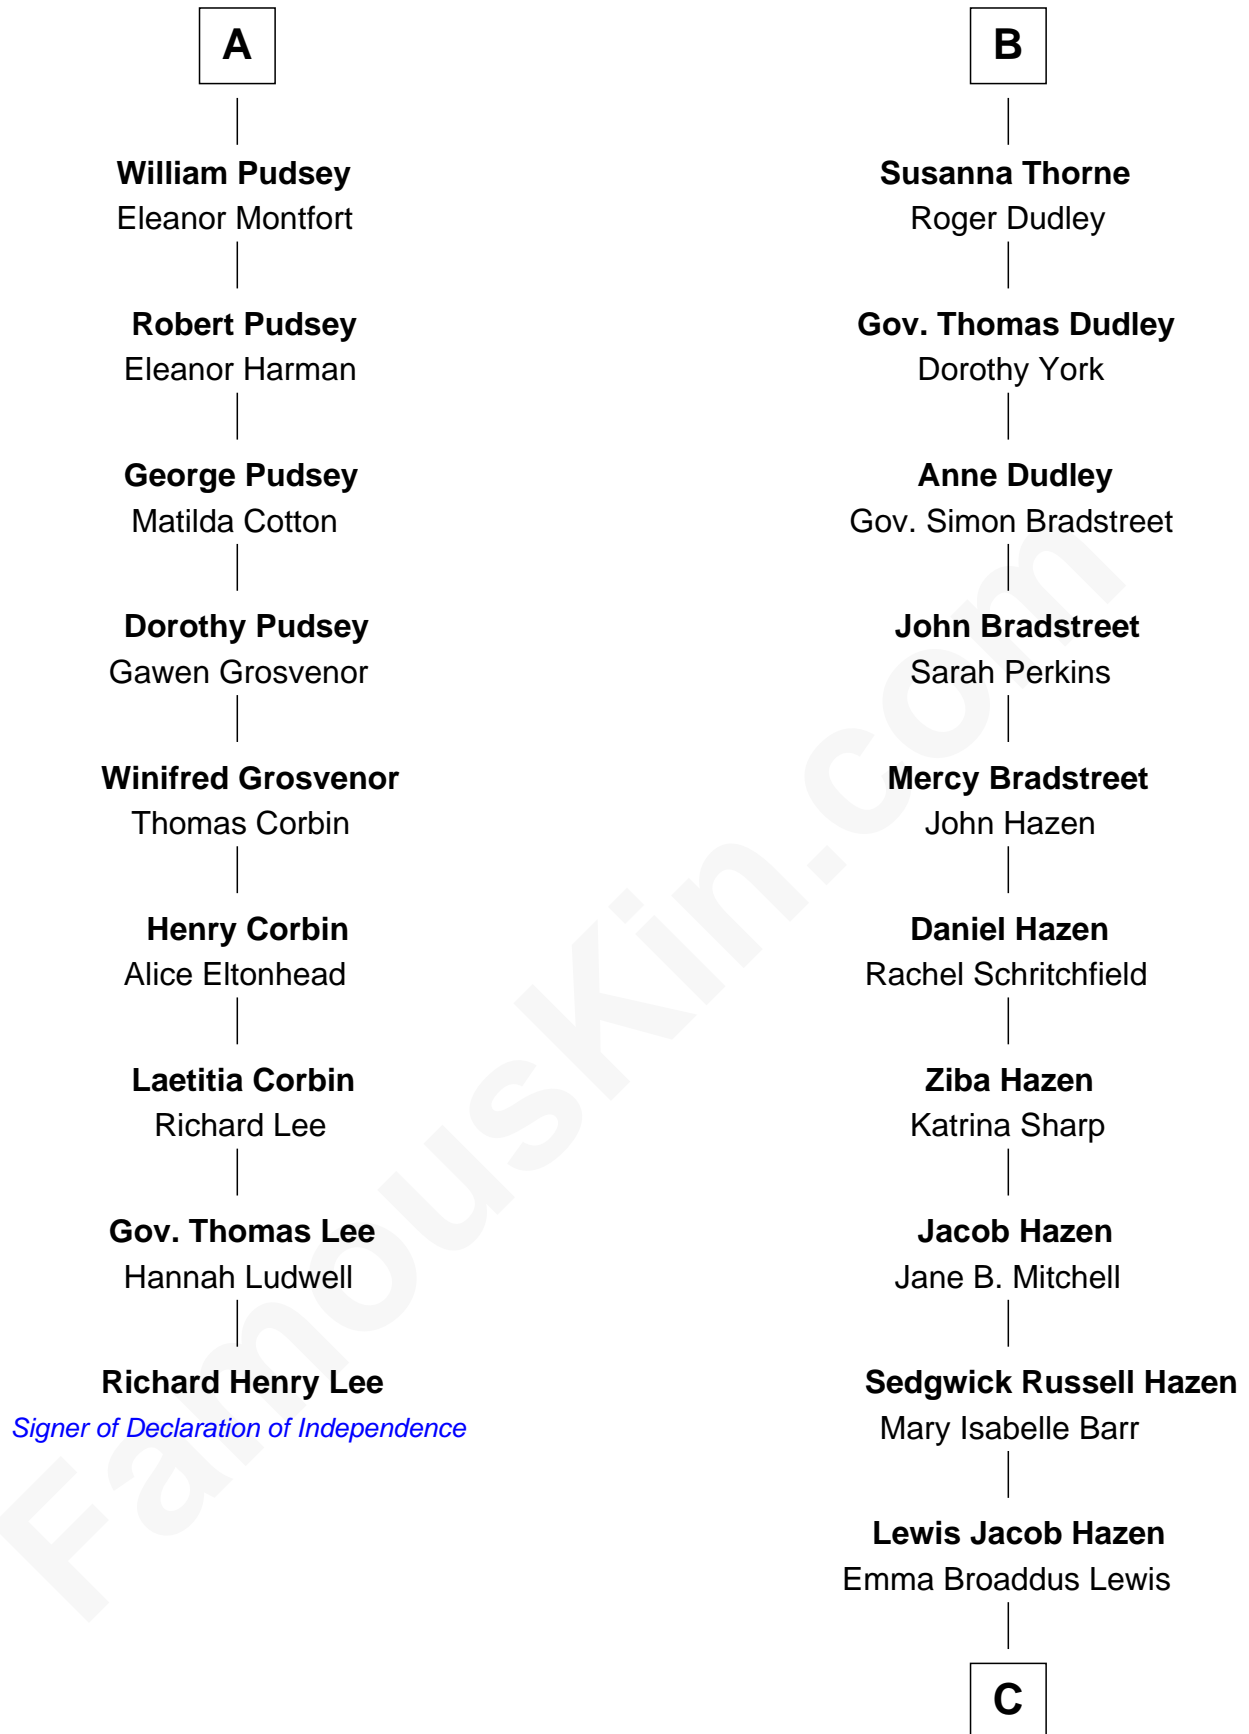

## Relationship Chart of

### Richard Henry Lee

*Signer of the Declaration of Independence*

15th cousin 4 times removed of

**J. K. Simmons**  
*TV and Movie Actor*

**C**

**Ruth Hazen**

Col. Ralph Archibald Kimble

**Patricia Kimble**