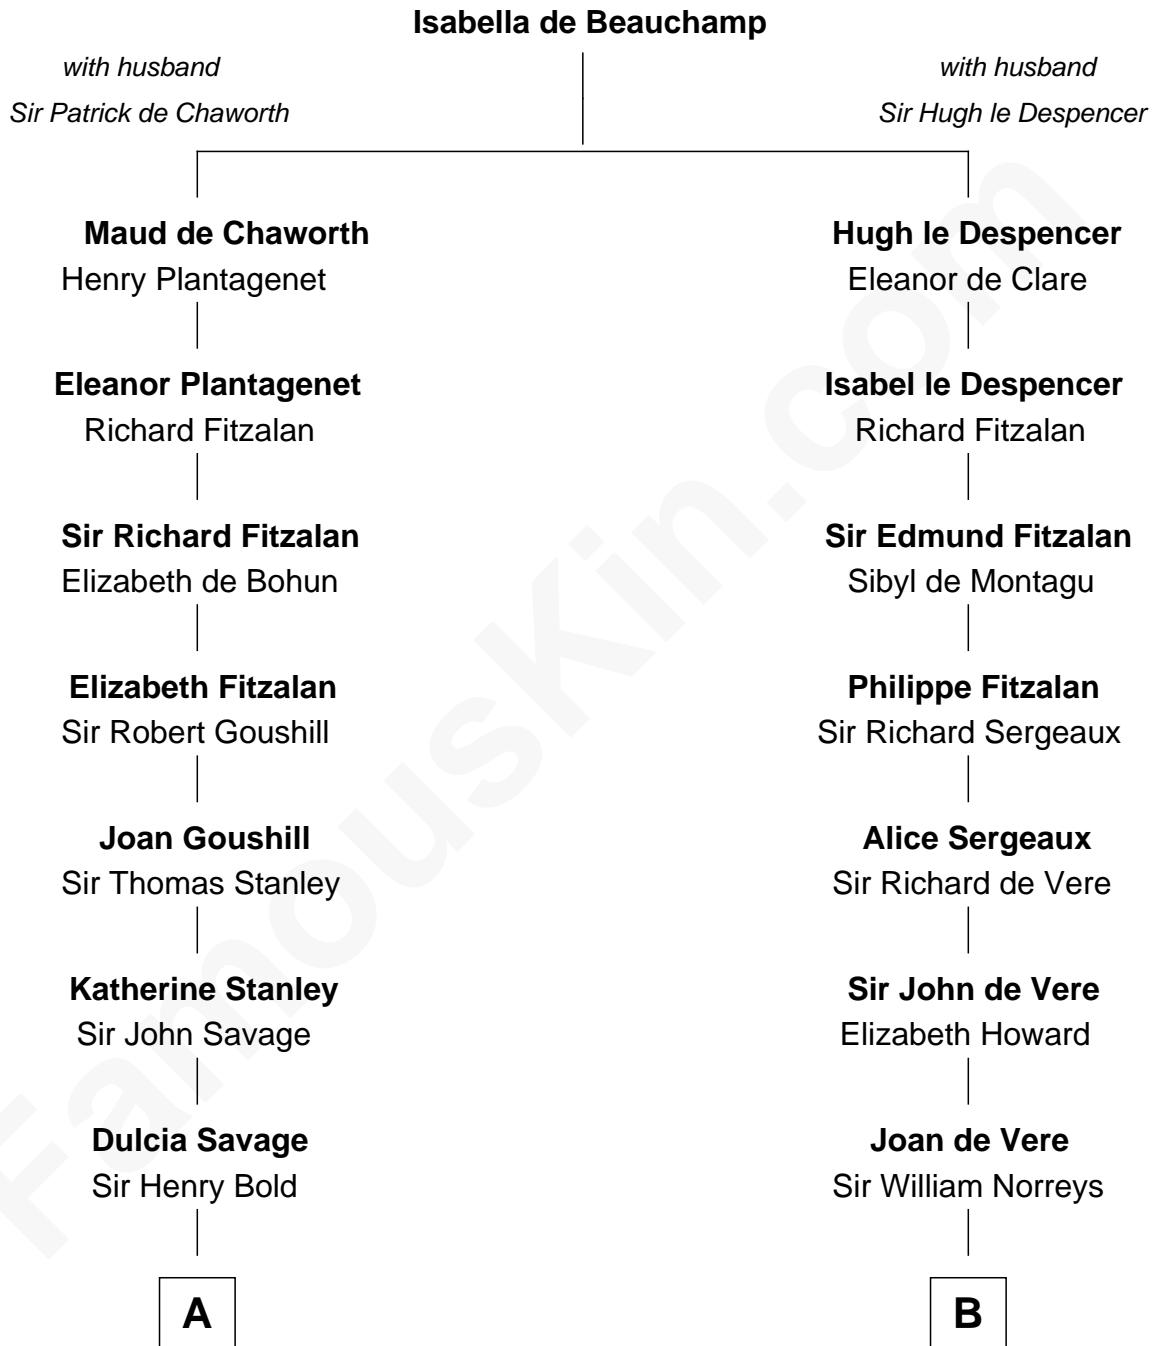

FamousKin.com

Relationship Chart of

Richard Henry Lee

Signer of the Declaration of Independence

14th cousin 2 times removed of

Samuel Howard

Boston Tea Party Participant

A