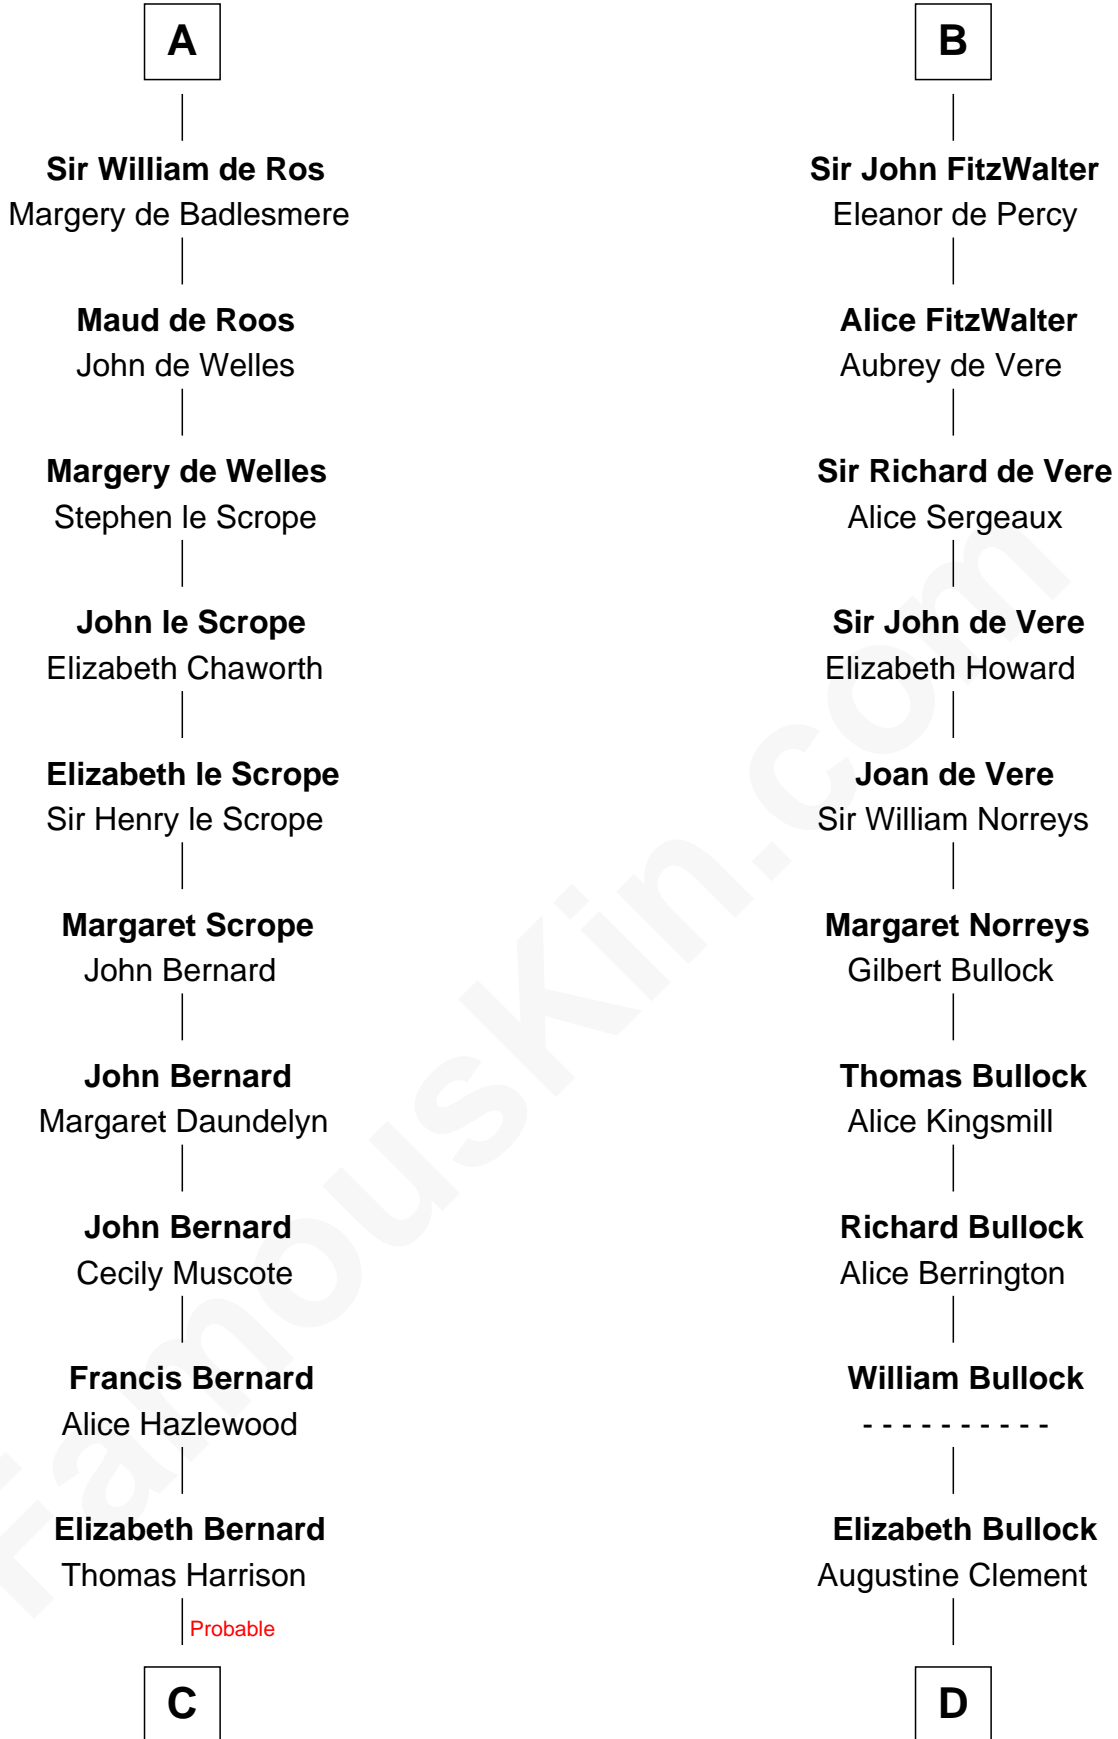

### Richard Henry Lee

*Signer of the Declaration of Independence*

21st cousin of

### Samuel Howard

*Boston Tea Party Participant*

**Sir Walter Giffard**

Agnes Flaitel

**C**

**Benjamin Harrison**

Mary - - - - -

**Benjamin Harrison**

Hannah Churchill

**Hannah Harrison**

Philip Ludwell

**Hannah Ludwell**

Gov. Thomas Lee

**Richard Henry Lee**

*Signer of Declaration of Independence*

**D**