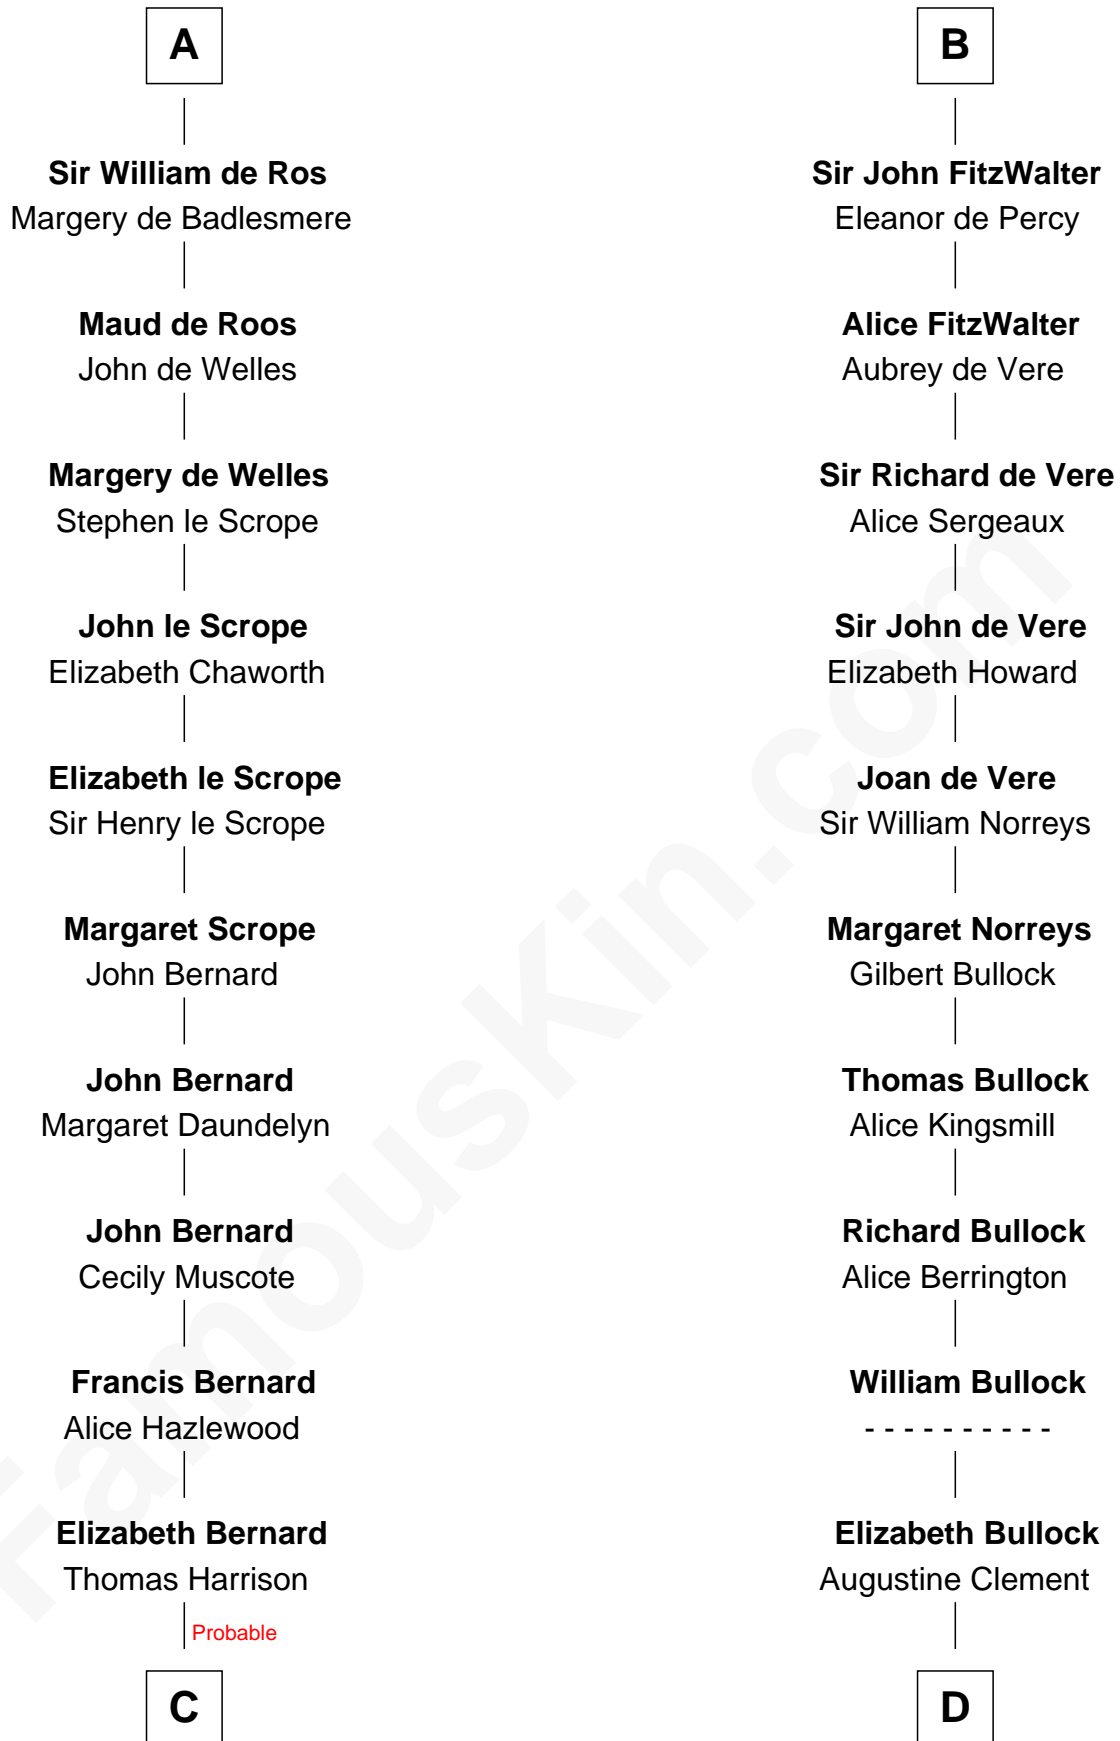

FamousKin.com

Relationship Chart of

Richard Henry Lee

Signer of the Declaration of Independence

21st cousin of

Samuel Howard

Boston Tea Party Participant

Gilbert Crispin