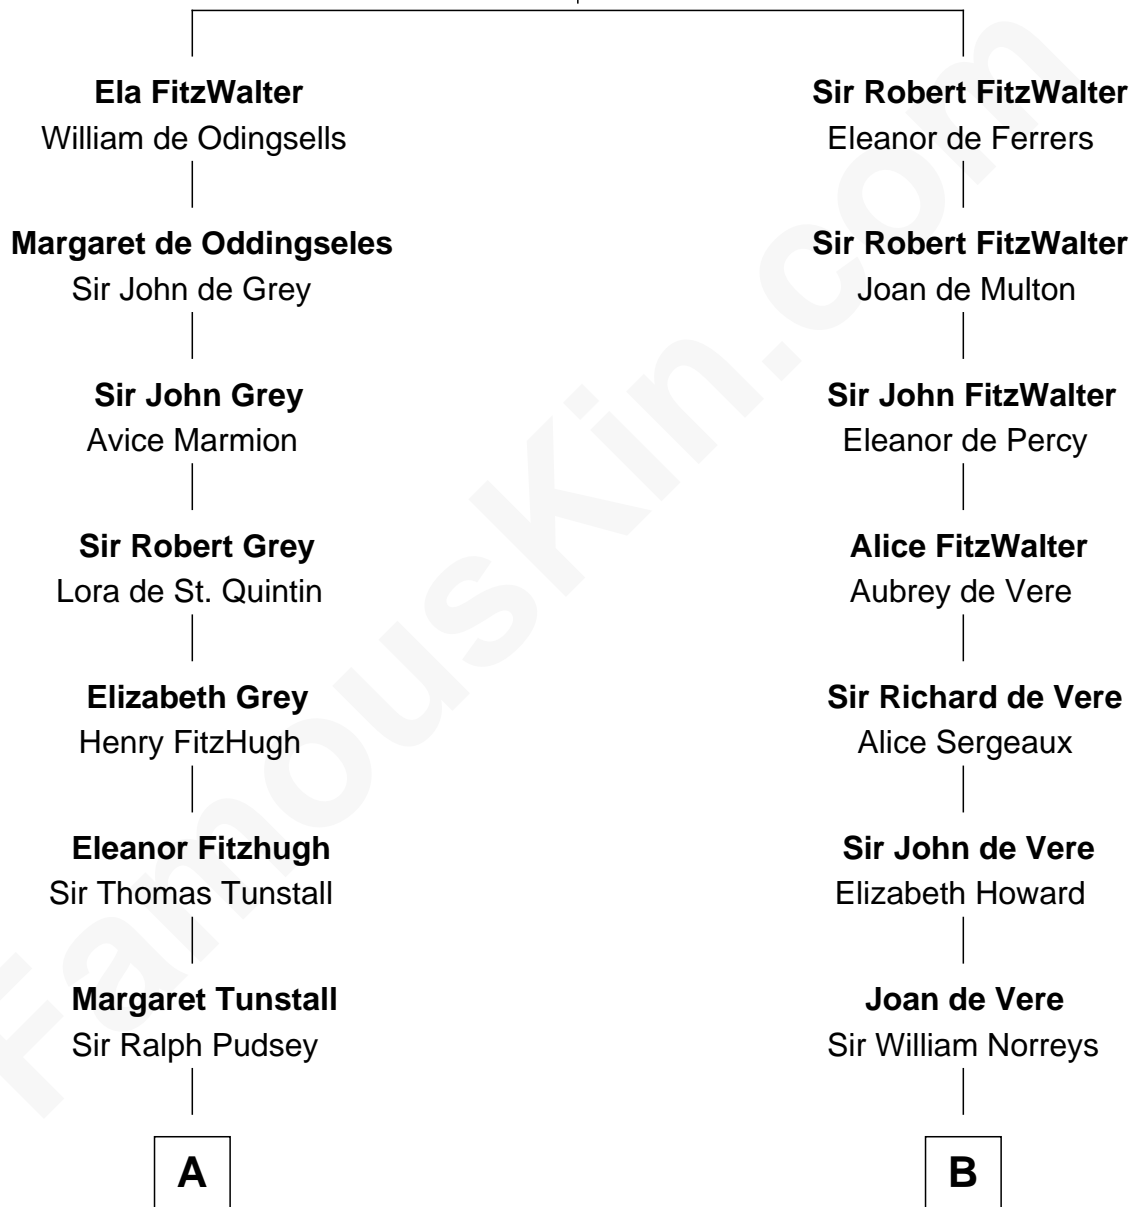

FamousKin.com

Relationship Chart of

Richard Henry Lee

Signer of the Declaration of Independence

16th cousin 2 times removed of

Samuel Howard

Boston Tea Party Participant

Sir Walter FitzRobert

Ida Longespee

C

Gov. Thomas Lee

Hannah Ludwell

Richard Henry Lee

Signer of Declaration of Independence

FamousKin.com