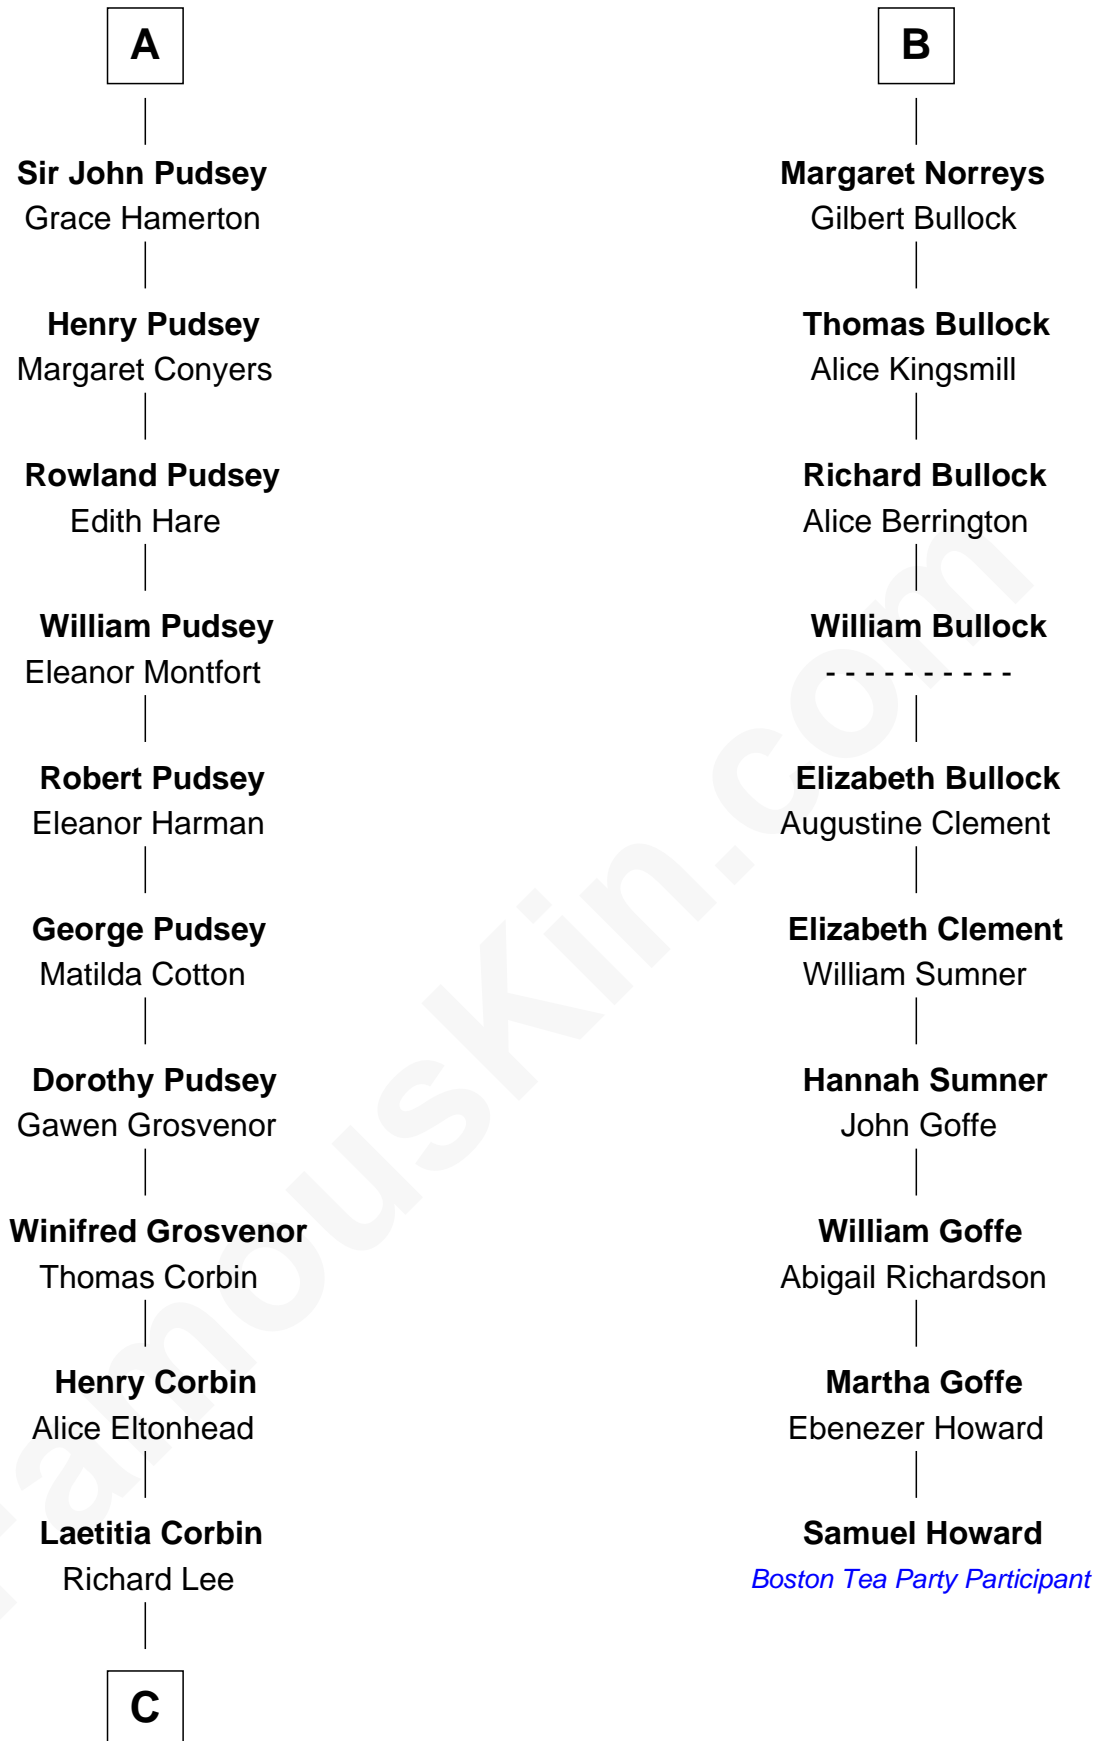

FamousKin.com

Relationship Chart of

Richard Henry Lee

Signer of the Declaration of Independence

16th cousin 2 times removed of

Samuel Howard

Boston Tea Party Participant

Sir Walter FitzRobert

Ida Longespee

C

Gov. Thomas Lee

Hannah Ludwell

Richard Henry Lee

Signer of Declaration of Independence

FamousKin.com