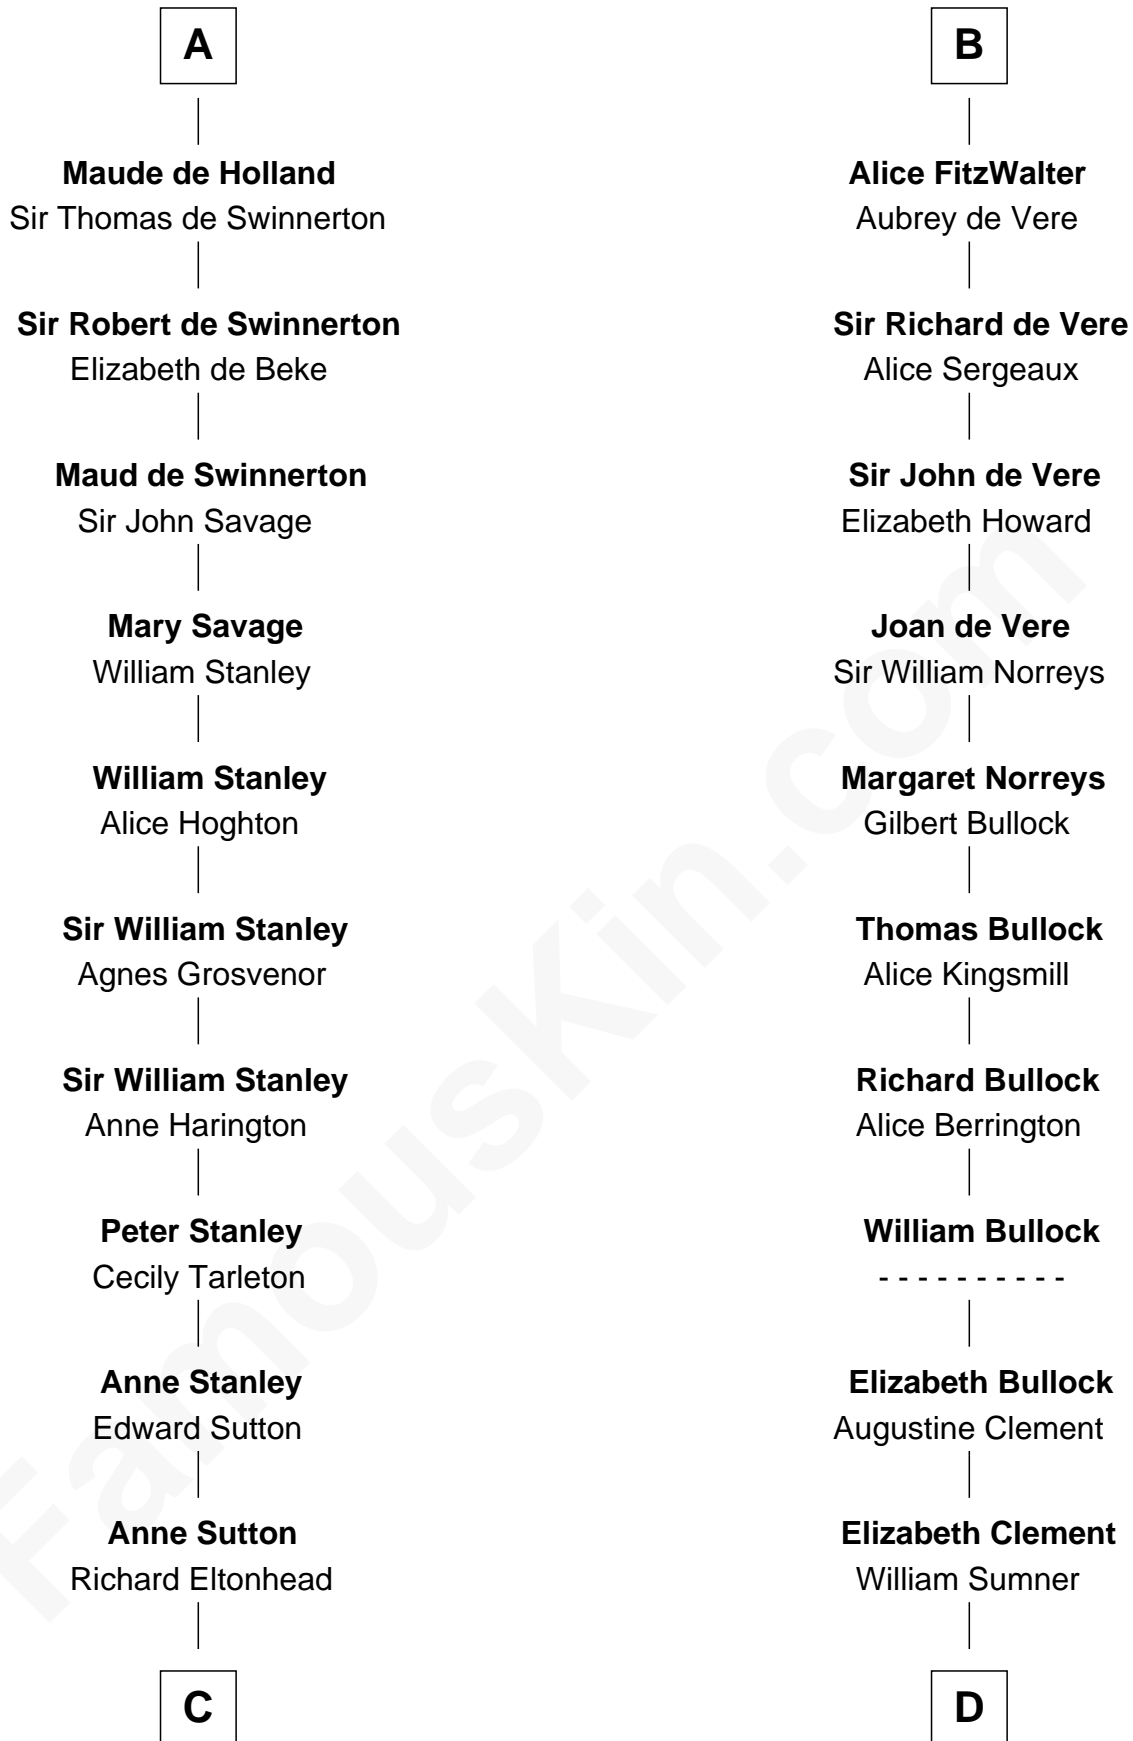

FamousKin.com

Relationship Chart of

Richard Henry Lee

Signer of the Declaration of Independence

20th cousin of

Samuel Howard

Boston Tea Party Participant

Walter of Salisbury

Sibilla de Chaworth

C

Alice Eltonhead

Henry Corbin

Laetitia Corbin

Richard Lee

Gov. Thomas Lee

Hannah Ludwell